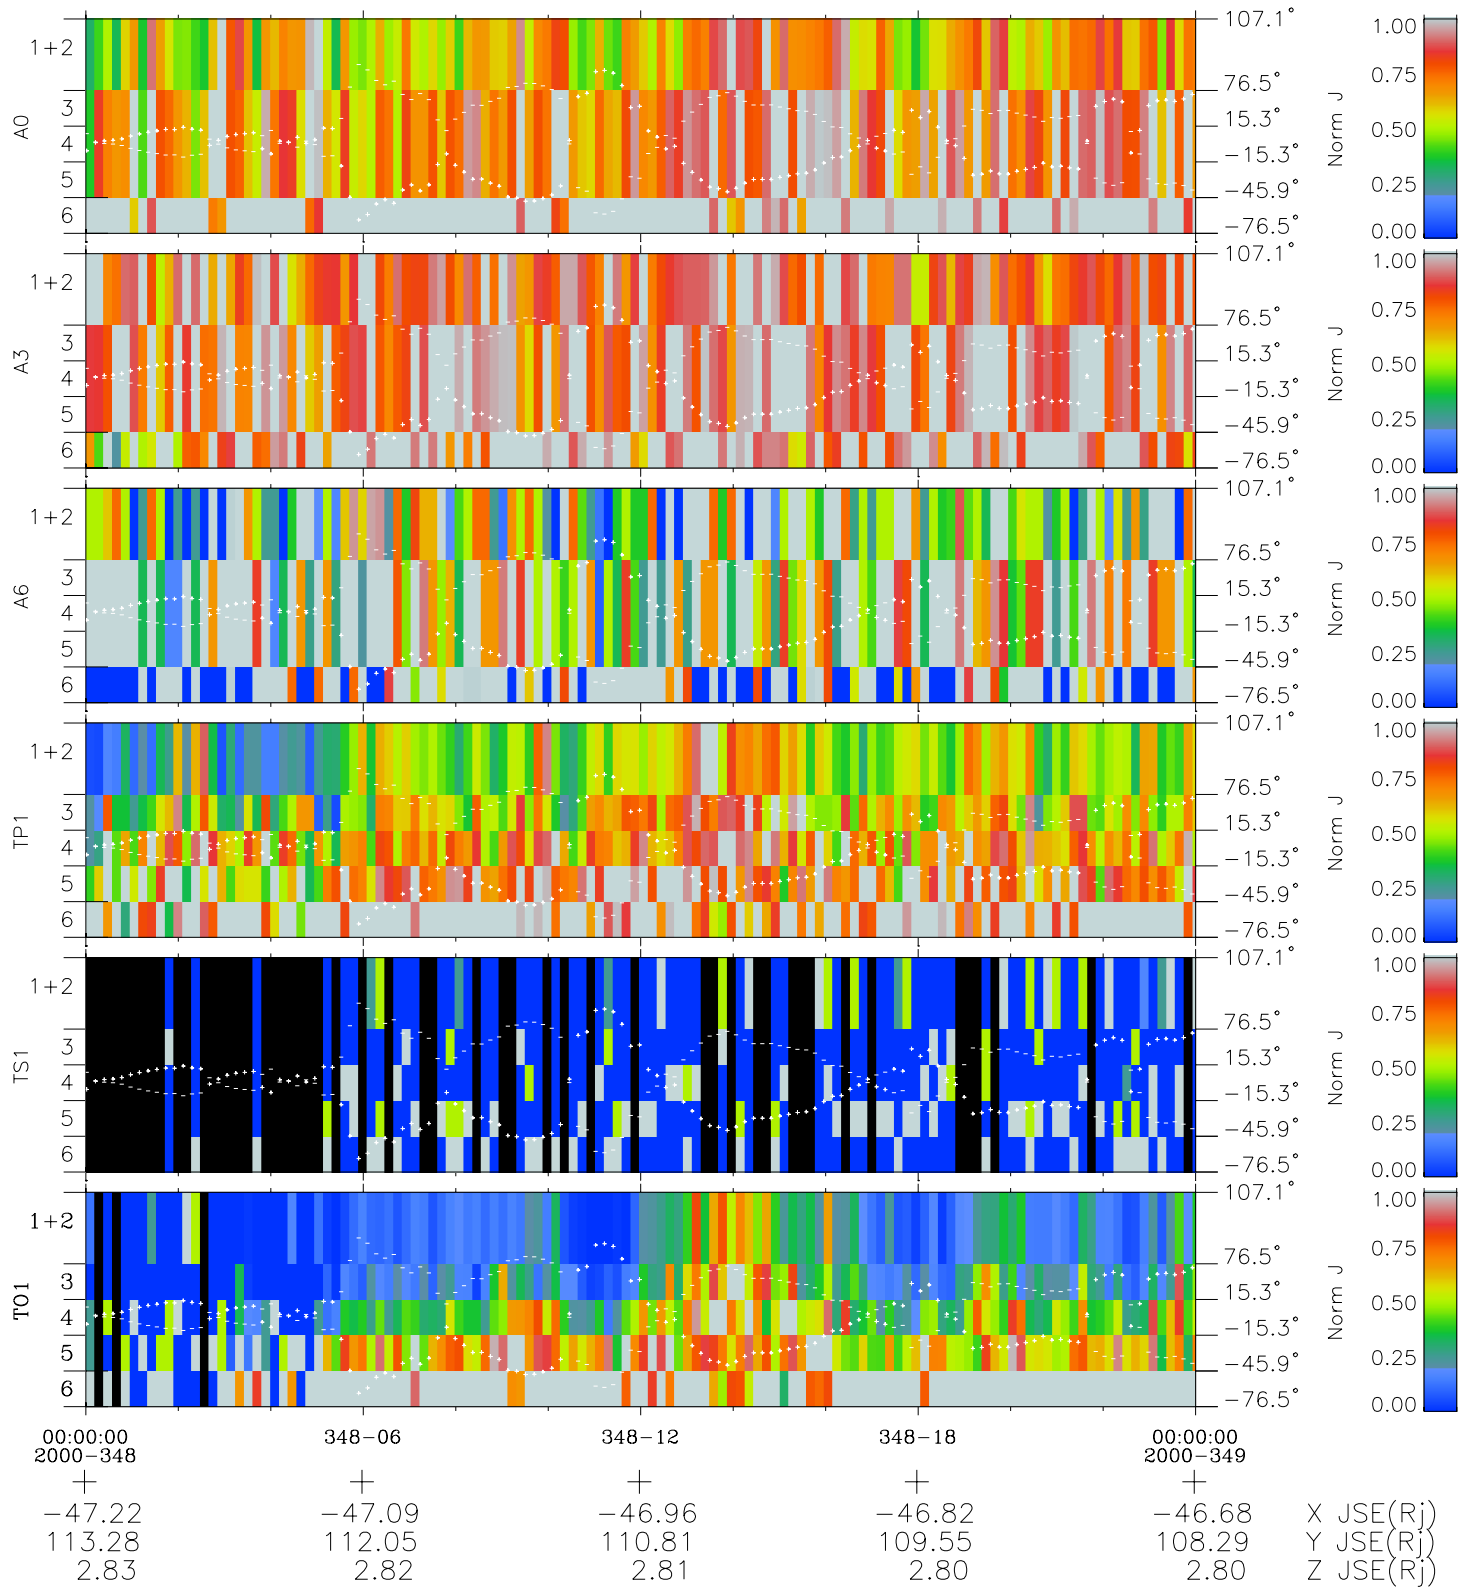

Galileo EPD Real Elevation Anisotropies 00348

Software Version: RTELEV_NORM V 1.20
 Data Production: 18-05-01
 Plot Production: Mon Sep 17 18:44:24 2001
 Color File: wondr3
 Geofactor File: 1.1

- ◇ = Jupiter look direction
- = Corotation look direction