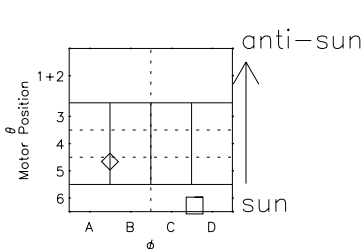

Galileo EPD Real Elevation Anisotropies 00348

Software Version: RTELEV_NORM V 1.20
 Data Production: 18-05-01
 Plot Production: Mon Sep 17 18:44:24 2001
 Color File: wondr3
 Geofactor File: 1.1

- ◇ = Jupiter look direction
- = Corotation look direction