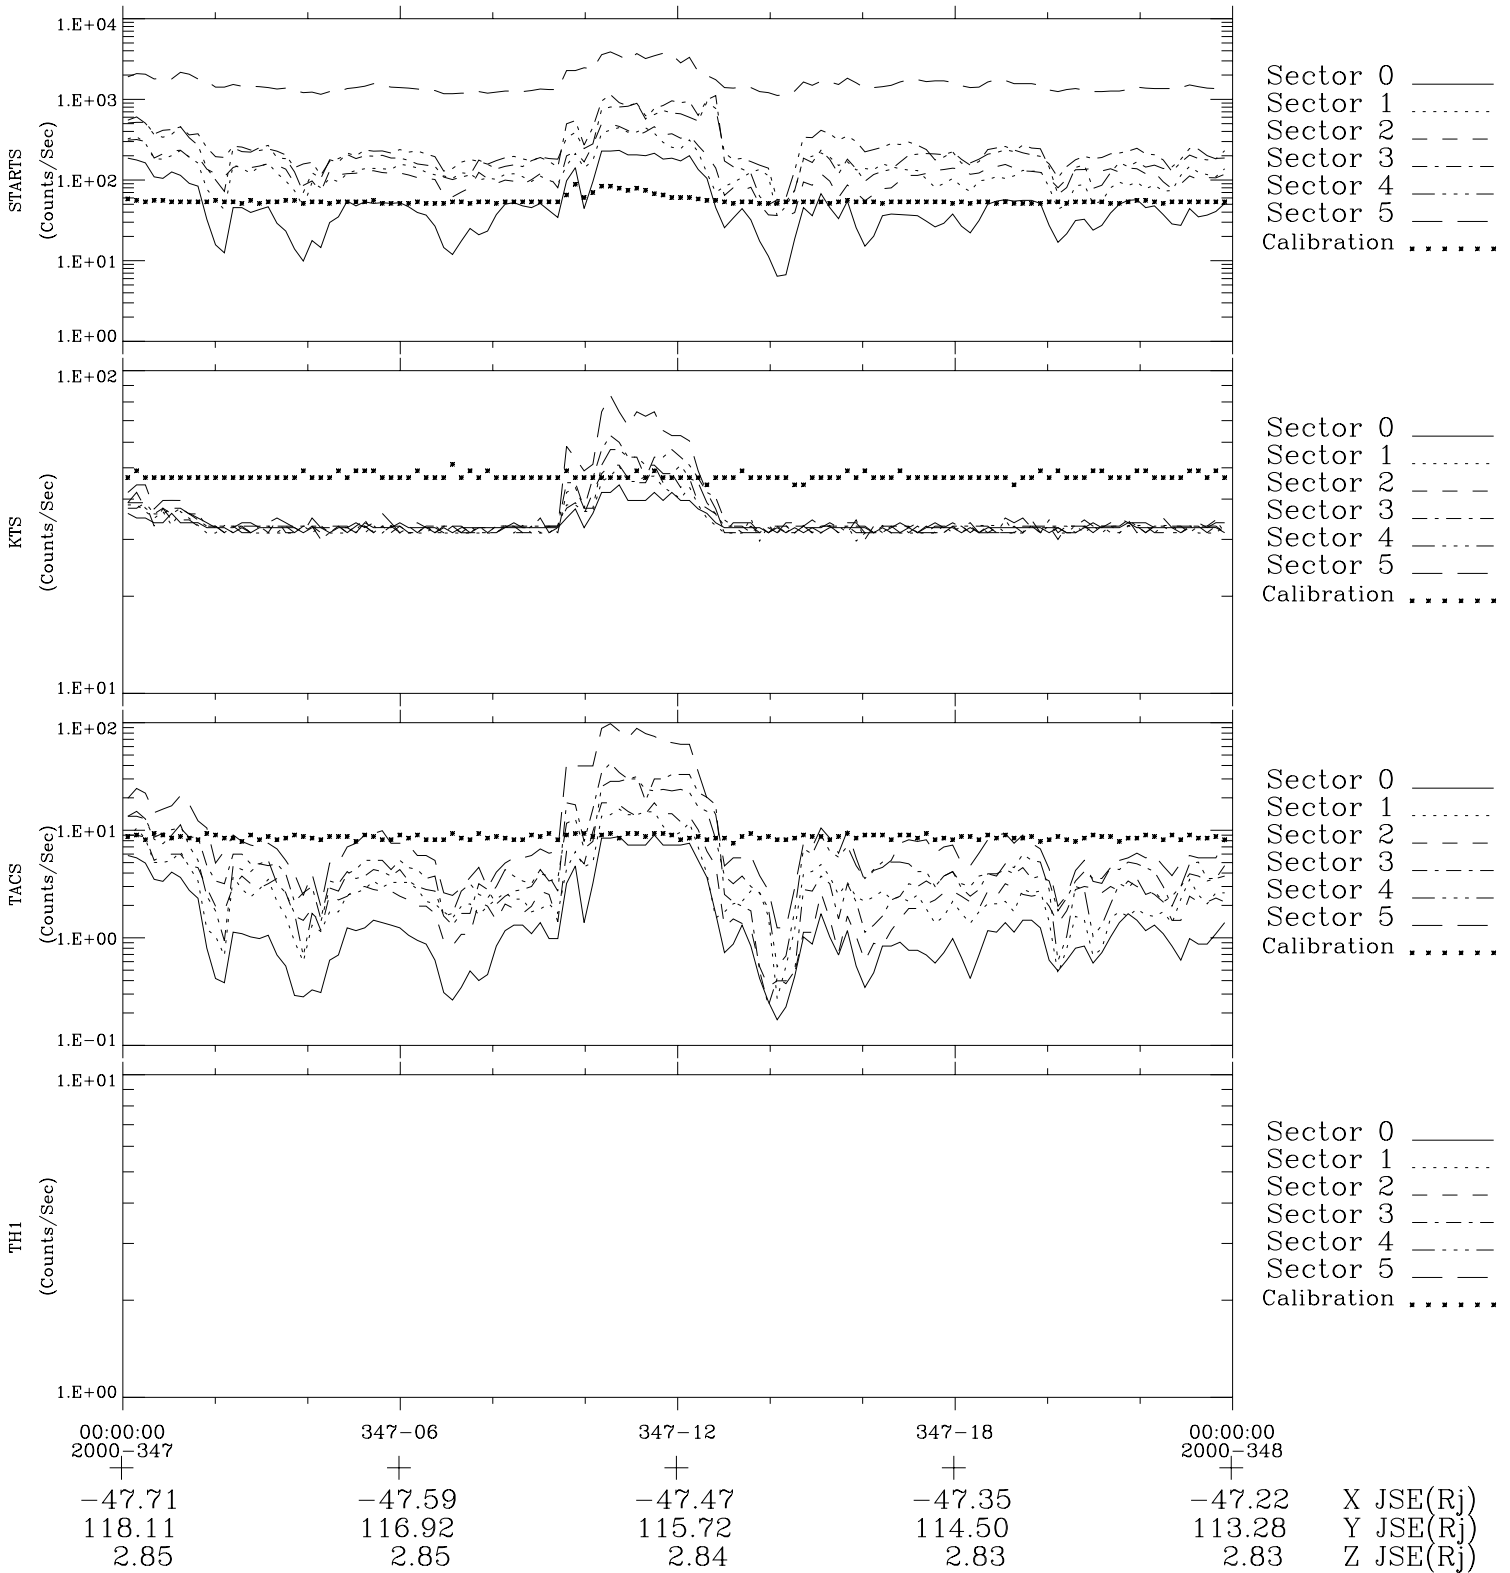

# Galileo EPD Real-Time Six-Sector 00347

Software Version: RTLINE\_R6 V 1.20  
Data Production: 18-05-01  
Plot Production: Mon Sep 17 18:37:15 2001

- ◇ = Jupiter look direction
- = Corotation look direction