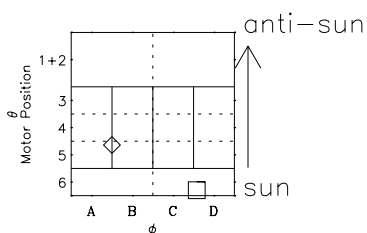

# Galileo EPD Real-Time Six-Sector 00347

Software Version: RTLINE\_R6 V 1.20  
Data Production: 18-05-01  
Plot Production: Mon Sep 17 18:37:15 2001

- ◇ = Jupiter look direction
- = Corotation look direction