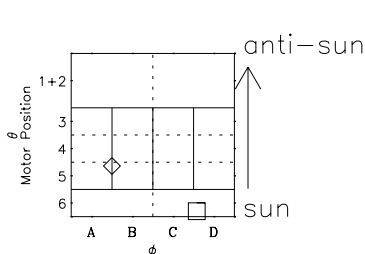

# Galileo EPD Real-Time Six-Sector 00347

Software Version: RTLINE\_R6 V 1.20  
Data Production: 18-05-01  
Plot Production: Mon Sep 17 18:37:14 2001

◇ = Jupiter look direction  
□ = Corotation look direction