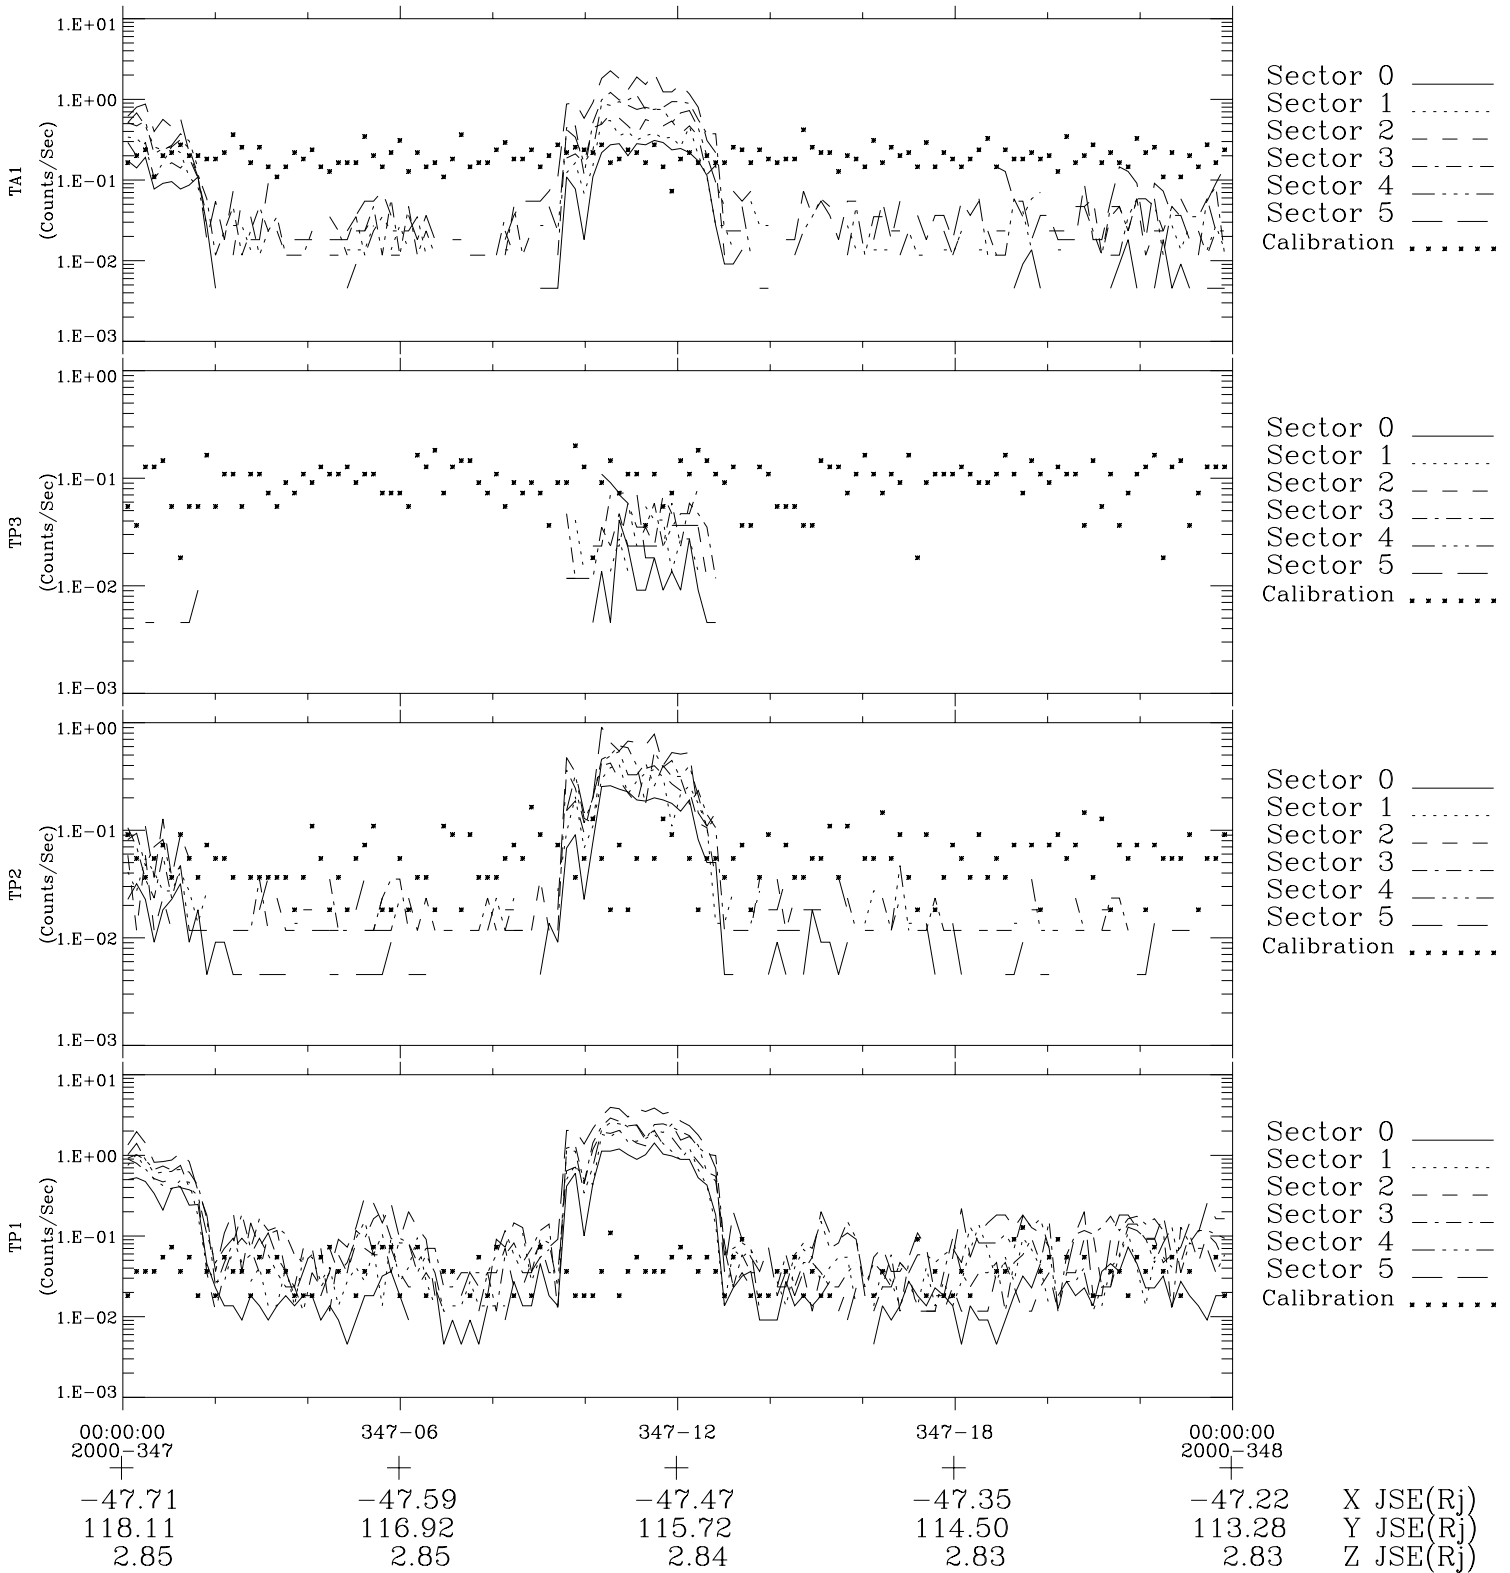

# Galileo EPD Real-Time Six-Sector 00347

Software Version: RTLINE\_R6 V 1.20  
Data Production: 18-05-01  
Plot Production: Mon Sep 17 18:37:14 2001

◇ = Jupiter look direction  
□ = Corotation look direction