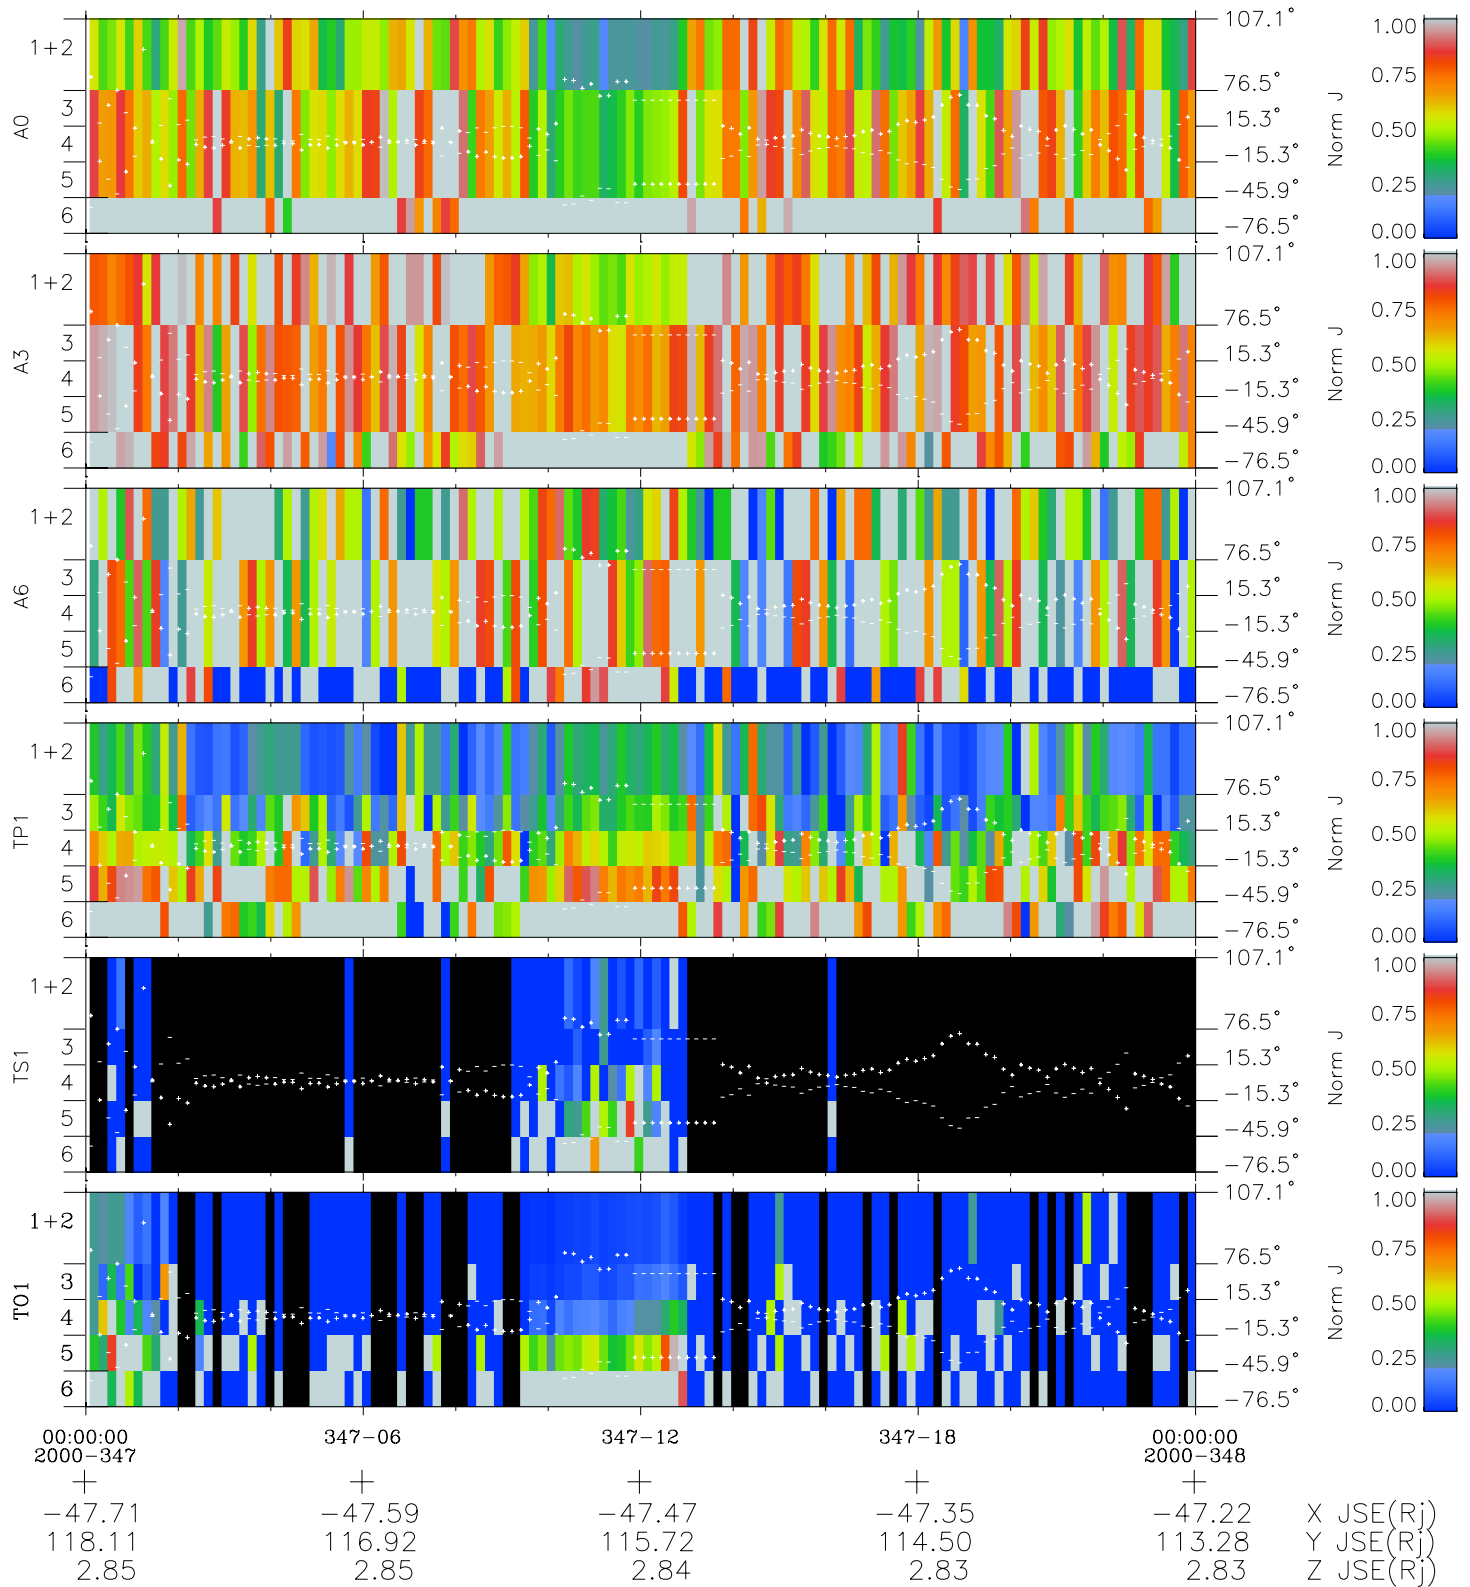

# Galileo EPD Real Elevation Anisotropies 00347

Software Version: RTELEV\_NORM V 1.20  
Data Production: 18-05-01  
Plot Production: Mon Sep 17 18:36:24 2001  
Color File: wondr3  
Geofactor File: 1.1

- ◇ = Jupiter look direction
- = Corotation look direction