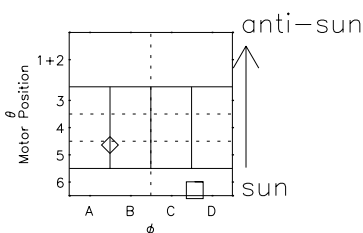

Galileo EPD Real Time Azimuth Anisotropies 00347

Software Version: RTAZIM_MEAN V 1.20
Data Production: 18-05-01
Plot Production: Mon Sep 17 18:36:40 2001
Color File: wondr3
Geofactor File: 1.1

- ◇ = Jupiter look direction
- = Corotation look direction