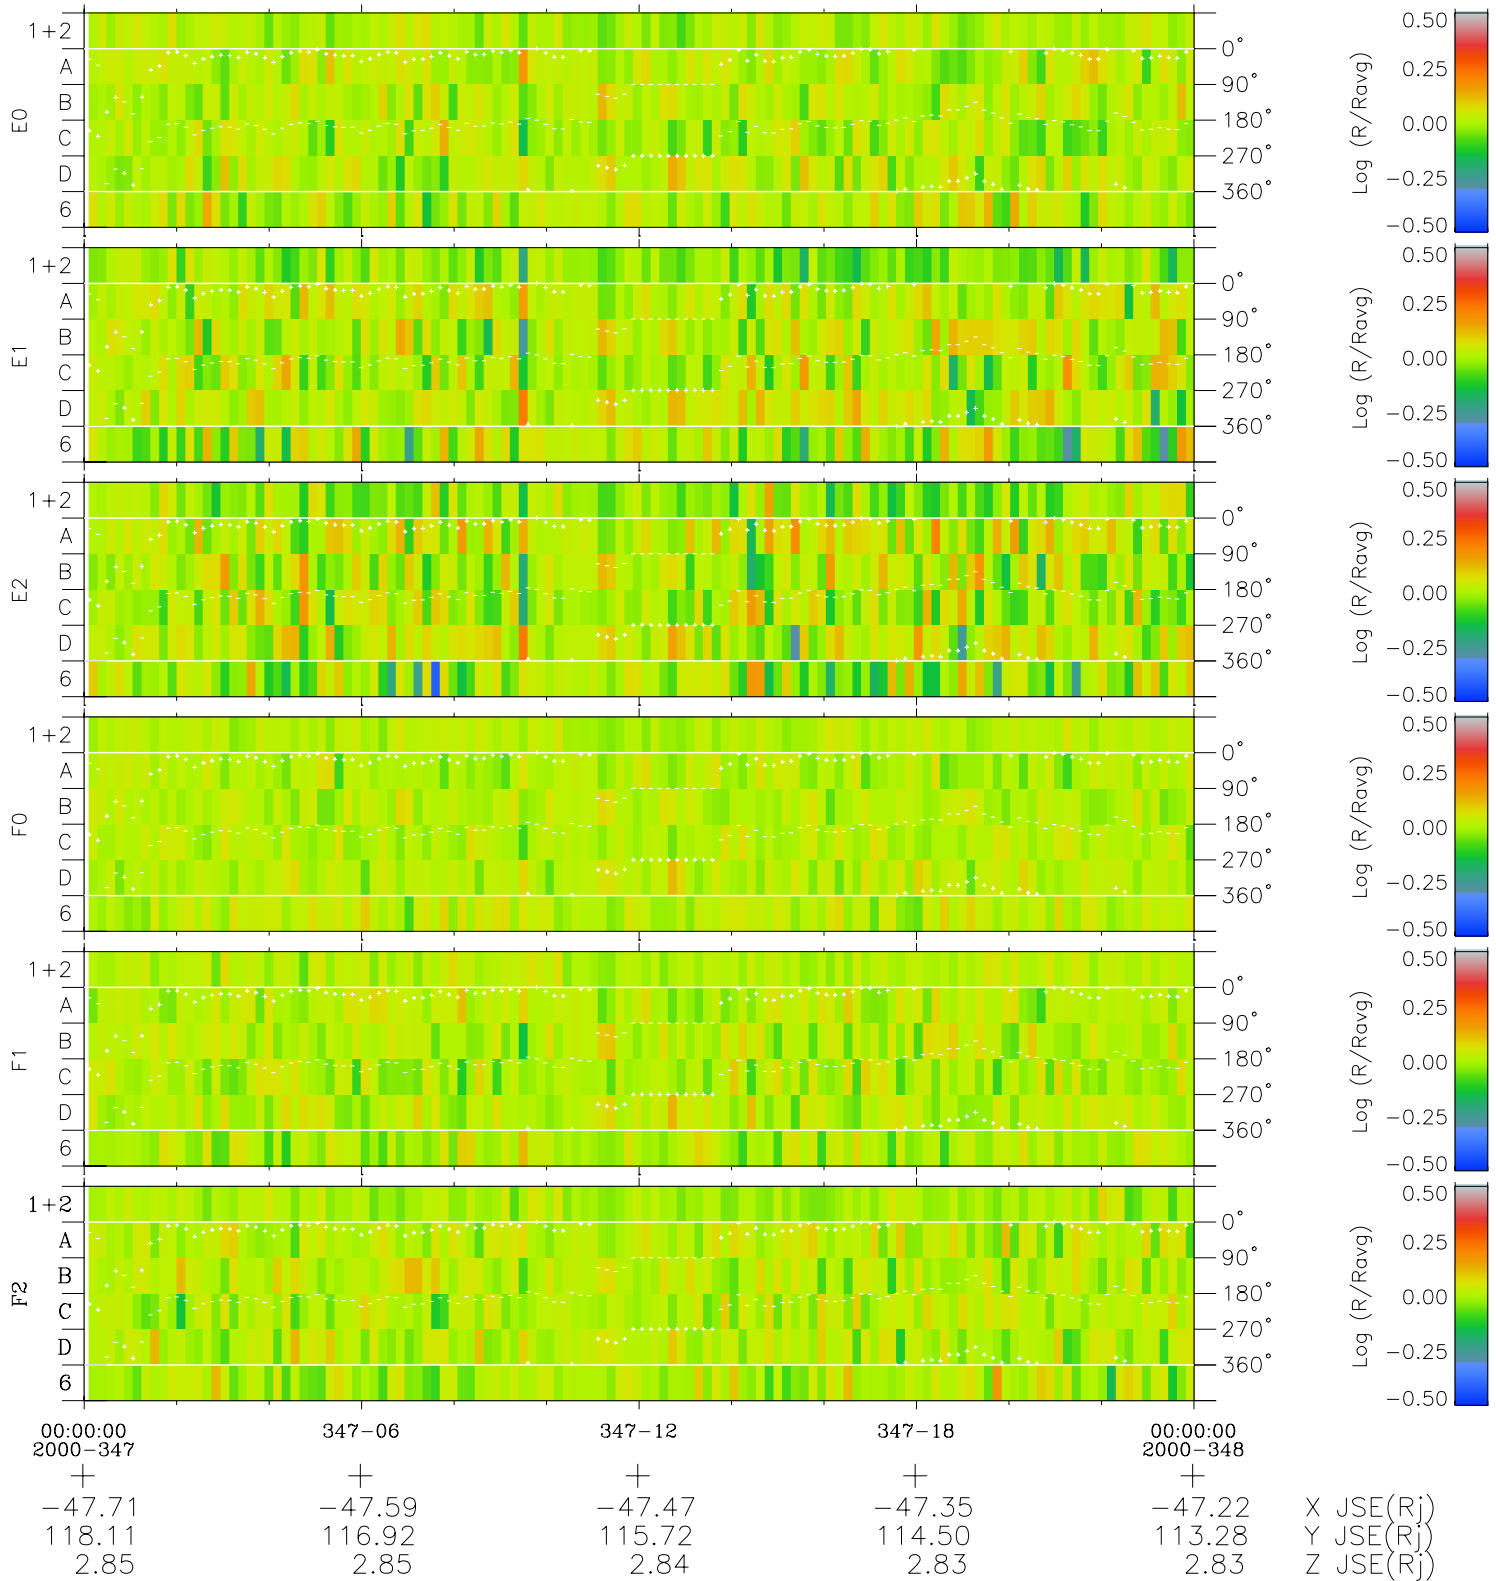

Galileo EPD Real Time Azimuth Anisotropies 00347

Software Version: RTAZIM_MEAN V 1.20
Data Production: 18-05-01
Plot Production: Mon Sep 17 18:36:40 2001
Color File: wondr3
Geofactor File: 1.1

- ◇ = Jupiter look direction
- = Corotation look direction