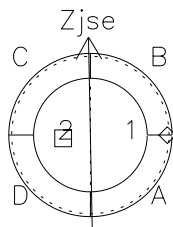

Galileo EPD Real Time Azimuth Anisotropies 00347

Software Version: RTAZIM_MEAN V 1.20
Data Production: 18-05-01
Plot Production: Mon Sep 17 18:36:40 2001
Color File: wondr3
Geofactor File: 1.1

- ◇ = Jupiter look direction
- = Corotation look direction