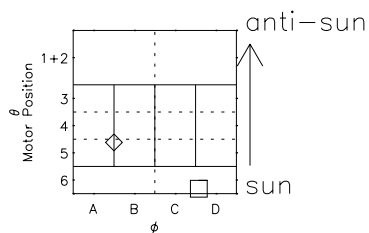

Galileo EPD Real Time R6 Ions Spectra 00346

Software Version: RTSPEC_R6 V 1.20
 Data Production: 18-05-01
 Plot Production: Mon Sep 17 18:26:48 2001
 Color File: wondr3
 Geofactor File: 1.1

- ◇ = Jupiter look direction
- = Corotation look direction