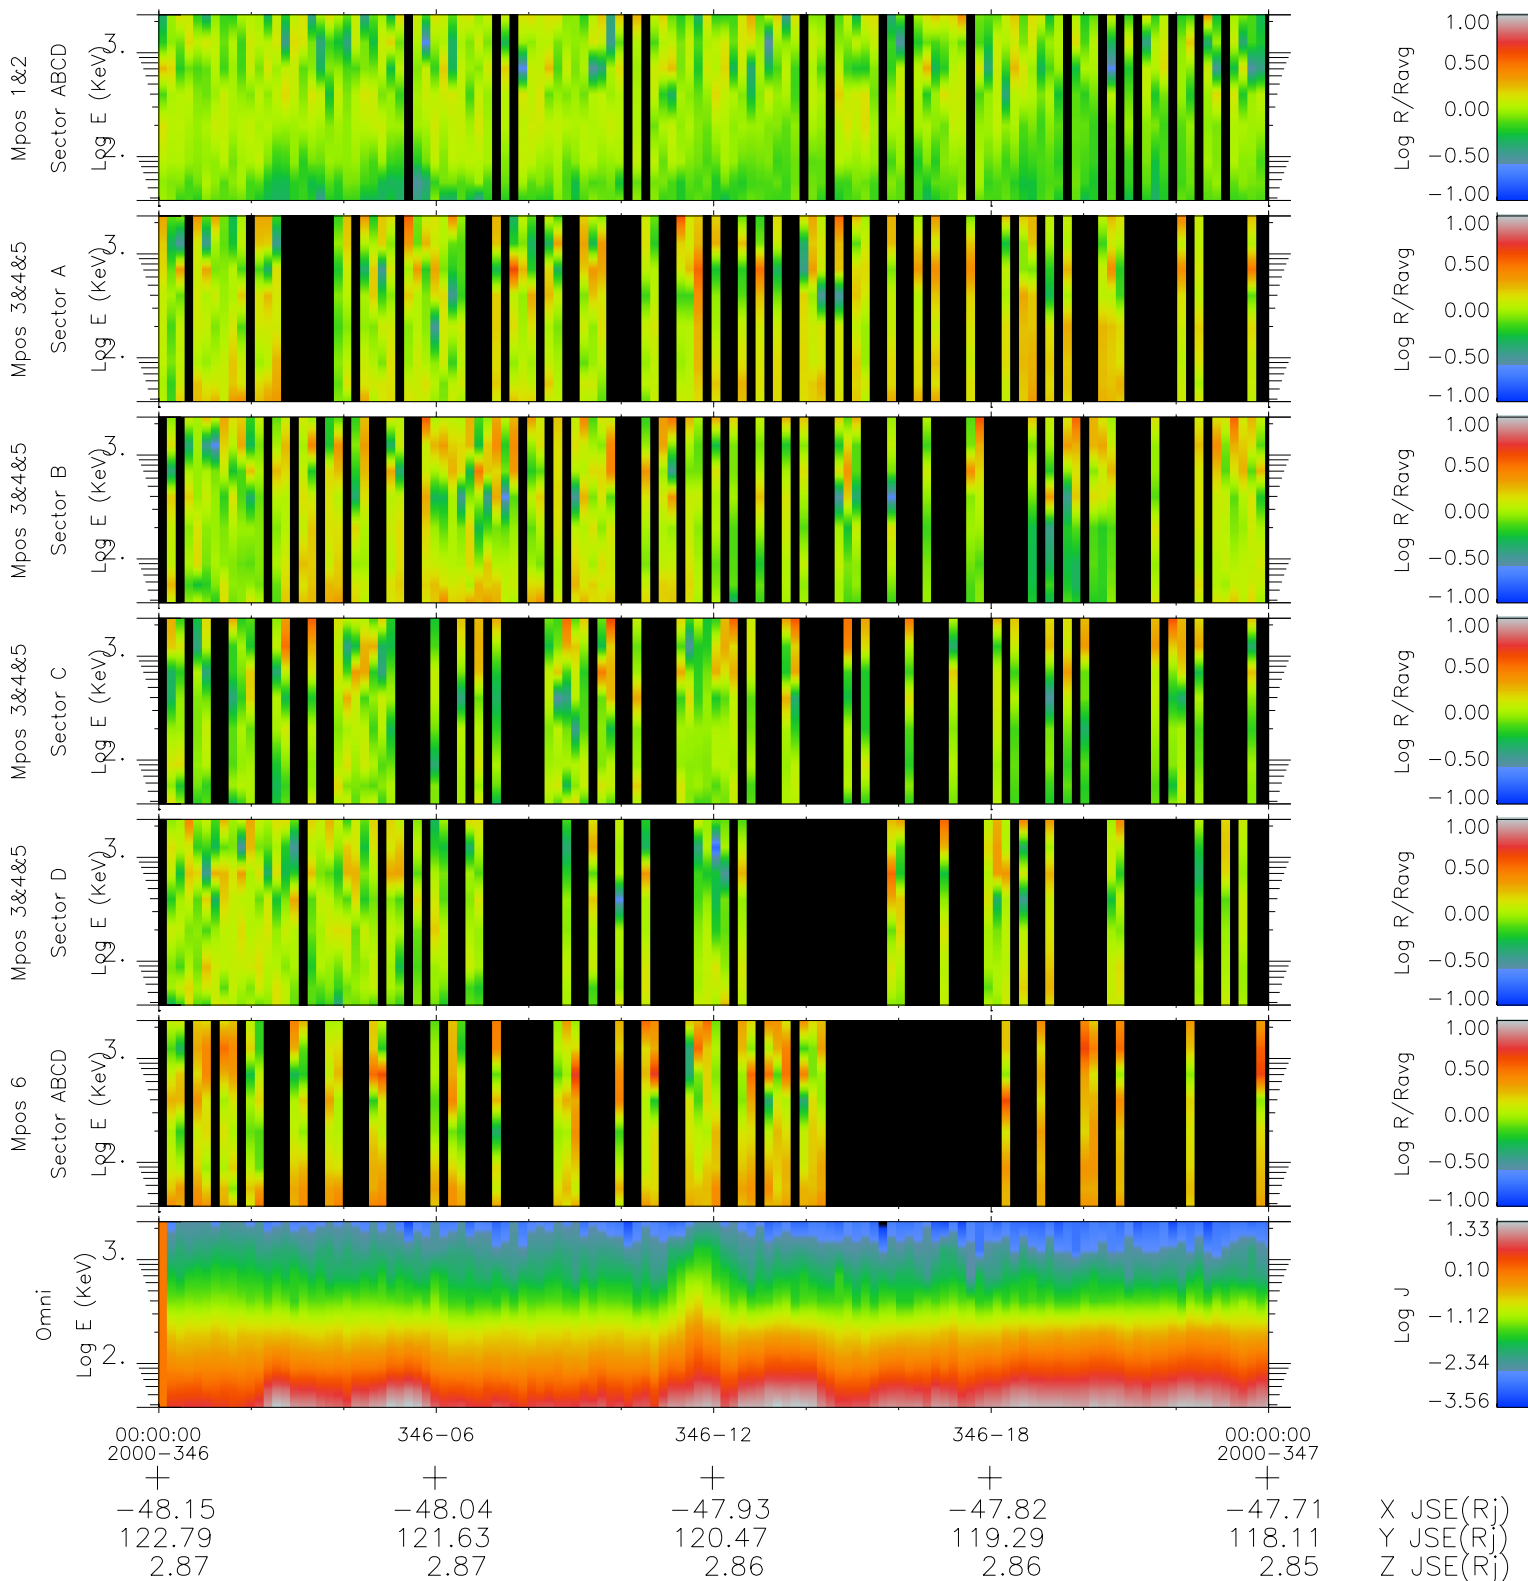

Galileo EPD Real Time R6 Ions Spectra 00346

Software Version: RTSPEC_R6 V 1.20
 Data Production: 18-05-01
 Plot Production: Mon Sep 17 18:26:48 2001
 Color File: wondr3
 Geofactor File: 1.1

- ◇ = Jupiter look direction
- = Corotation look direction