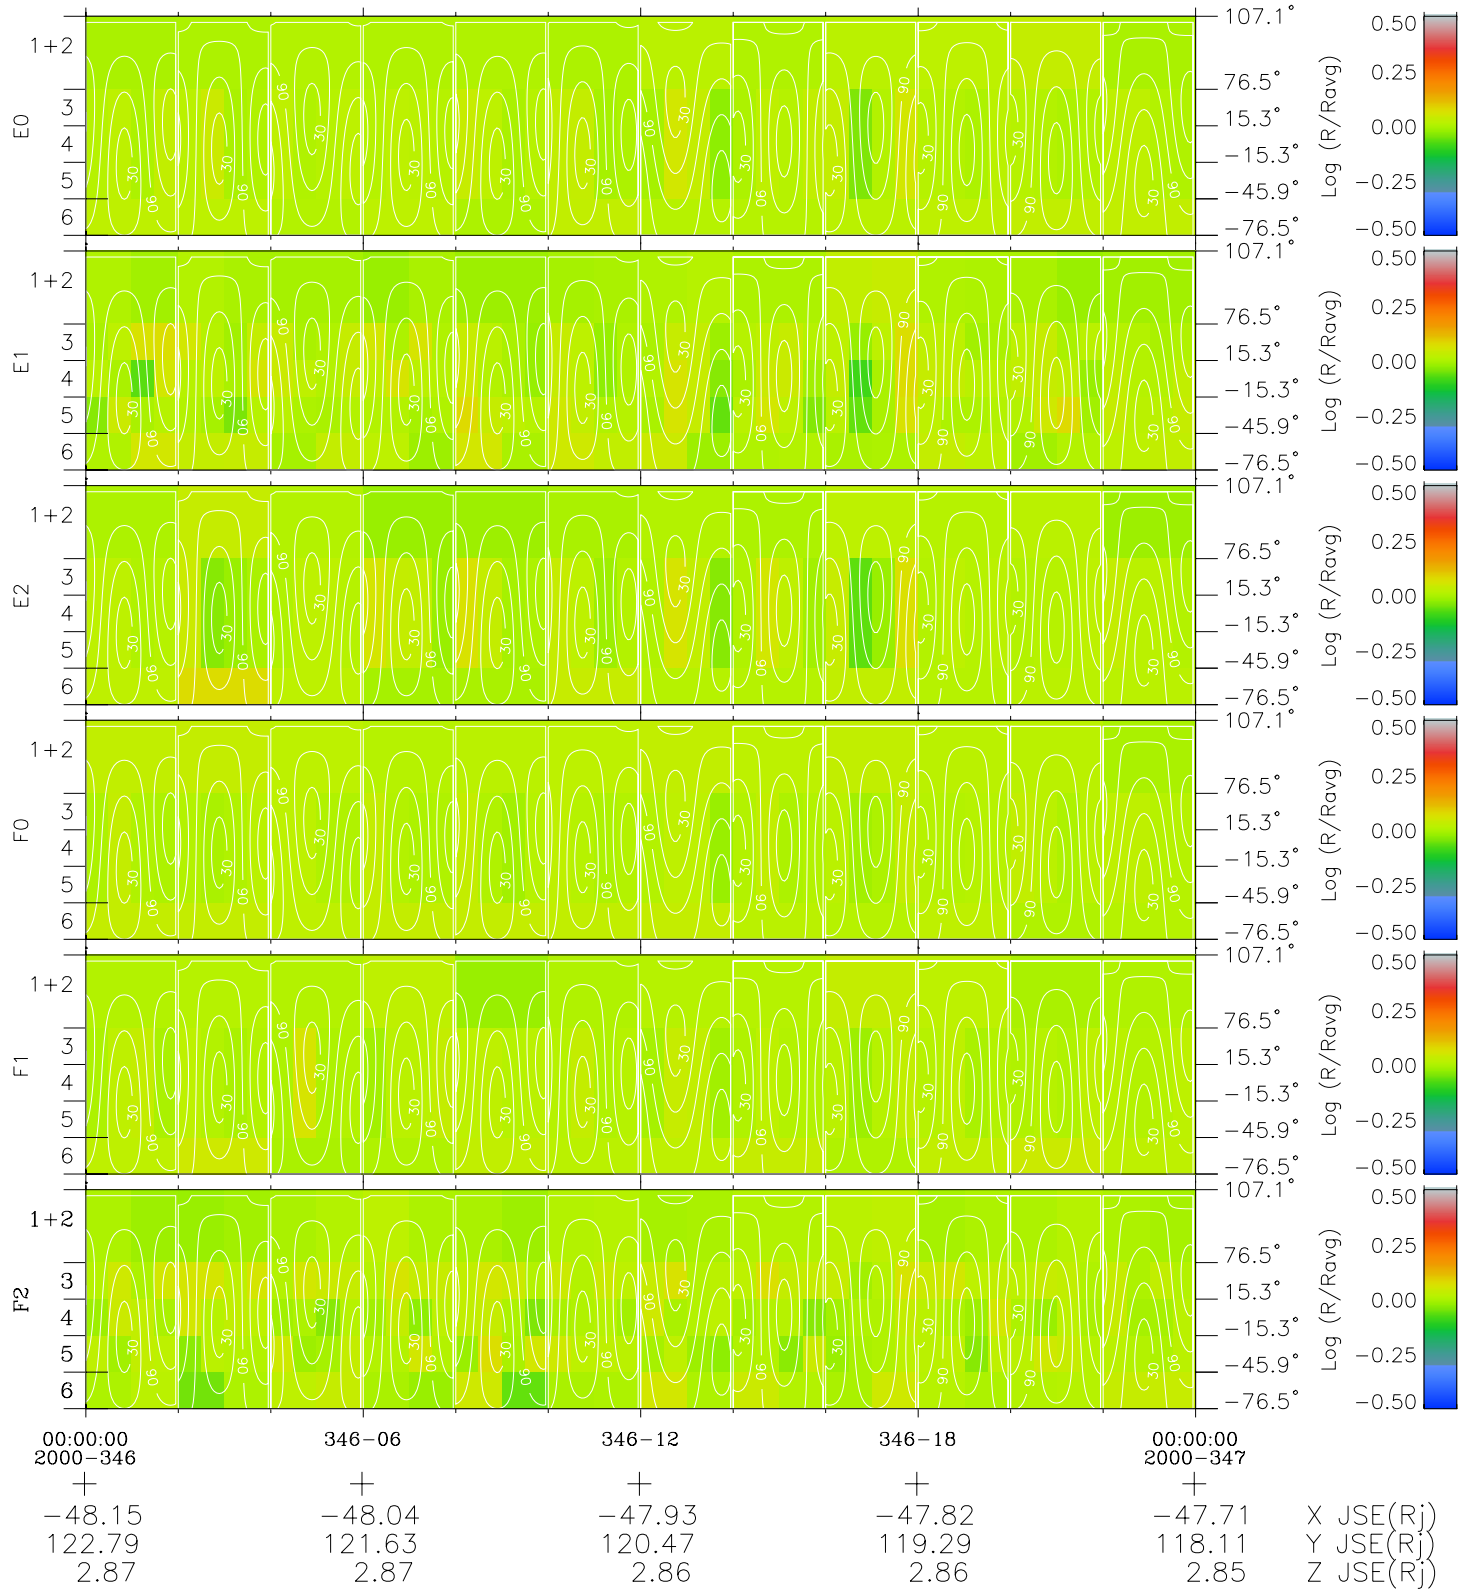

Galileo EPD Real Time All-Sky Anisotropies 00346

Software Version: RTSKY_MEAN V 1.20
 Data Production: 18-05-01
 Plot Production: Mon Sep 17 18:27:15 2001
 Color File: wondr3
 Geofactor File: 1.1

◇ = Jupiter look direction
 □ = Corotation look direction