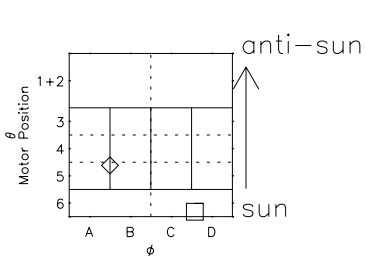

Galileo EPD Real Time All-Sky Anisotropies 00346

Software Version: RTSKY_MEAN V 1.20
 Data Production: 18-05-01
 Plot Production: Mon Sep 17 18:27:15 2001
 Color File: wondr3
 Geofactor File: 1.1

◇ = Jupiter look direction
 □ = Corotation look direction