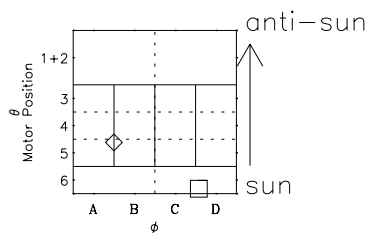

# Galileo EPD Real-Time Omni 00346

Software Version: RTLINE\_OMNI V 1.20  
Data Production: 18-05-01  
Plot Production: Mon Sep 17 18:28:55 2001

- ◇ = Jupiter look direction
- = Corotation look direction