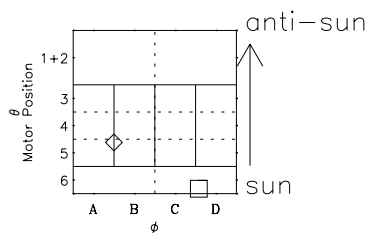

Galileo EPD Real-Time Omni 00346

Software Version: RTLINE_OMNI V 1.20
Data Production: 18-05-01
Plot Production: Mon Sep 17 18:28:54 2001

◇ = Jupiter look direction
□ = Corotation look direction