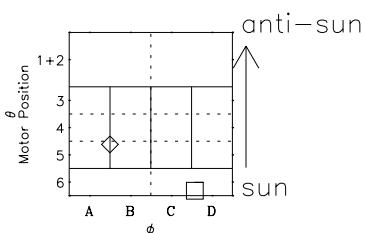

Galileo EPD Real-Time Six-Sector 00346

Software Version: RTLINE_R6 V 1.20
Data Production: 18-05-01
Plot Production: Mon Sep 17 18:29:02 2001

◇ = Jupiter look direction
□ = Corotation look direction