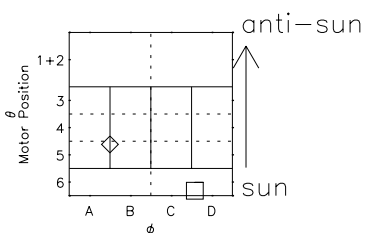

- = Jupiter look direction
- = Corotation look direction