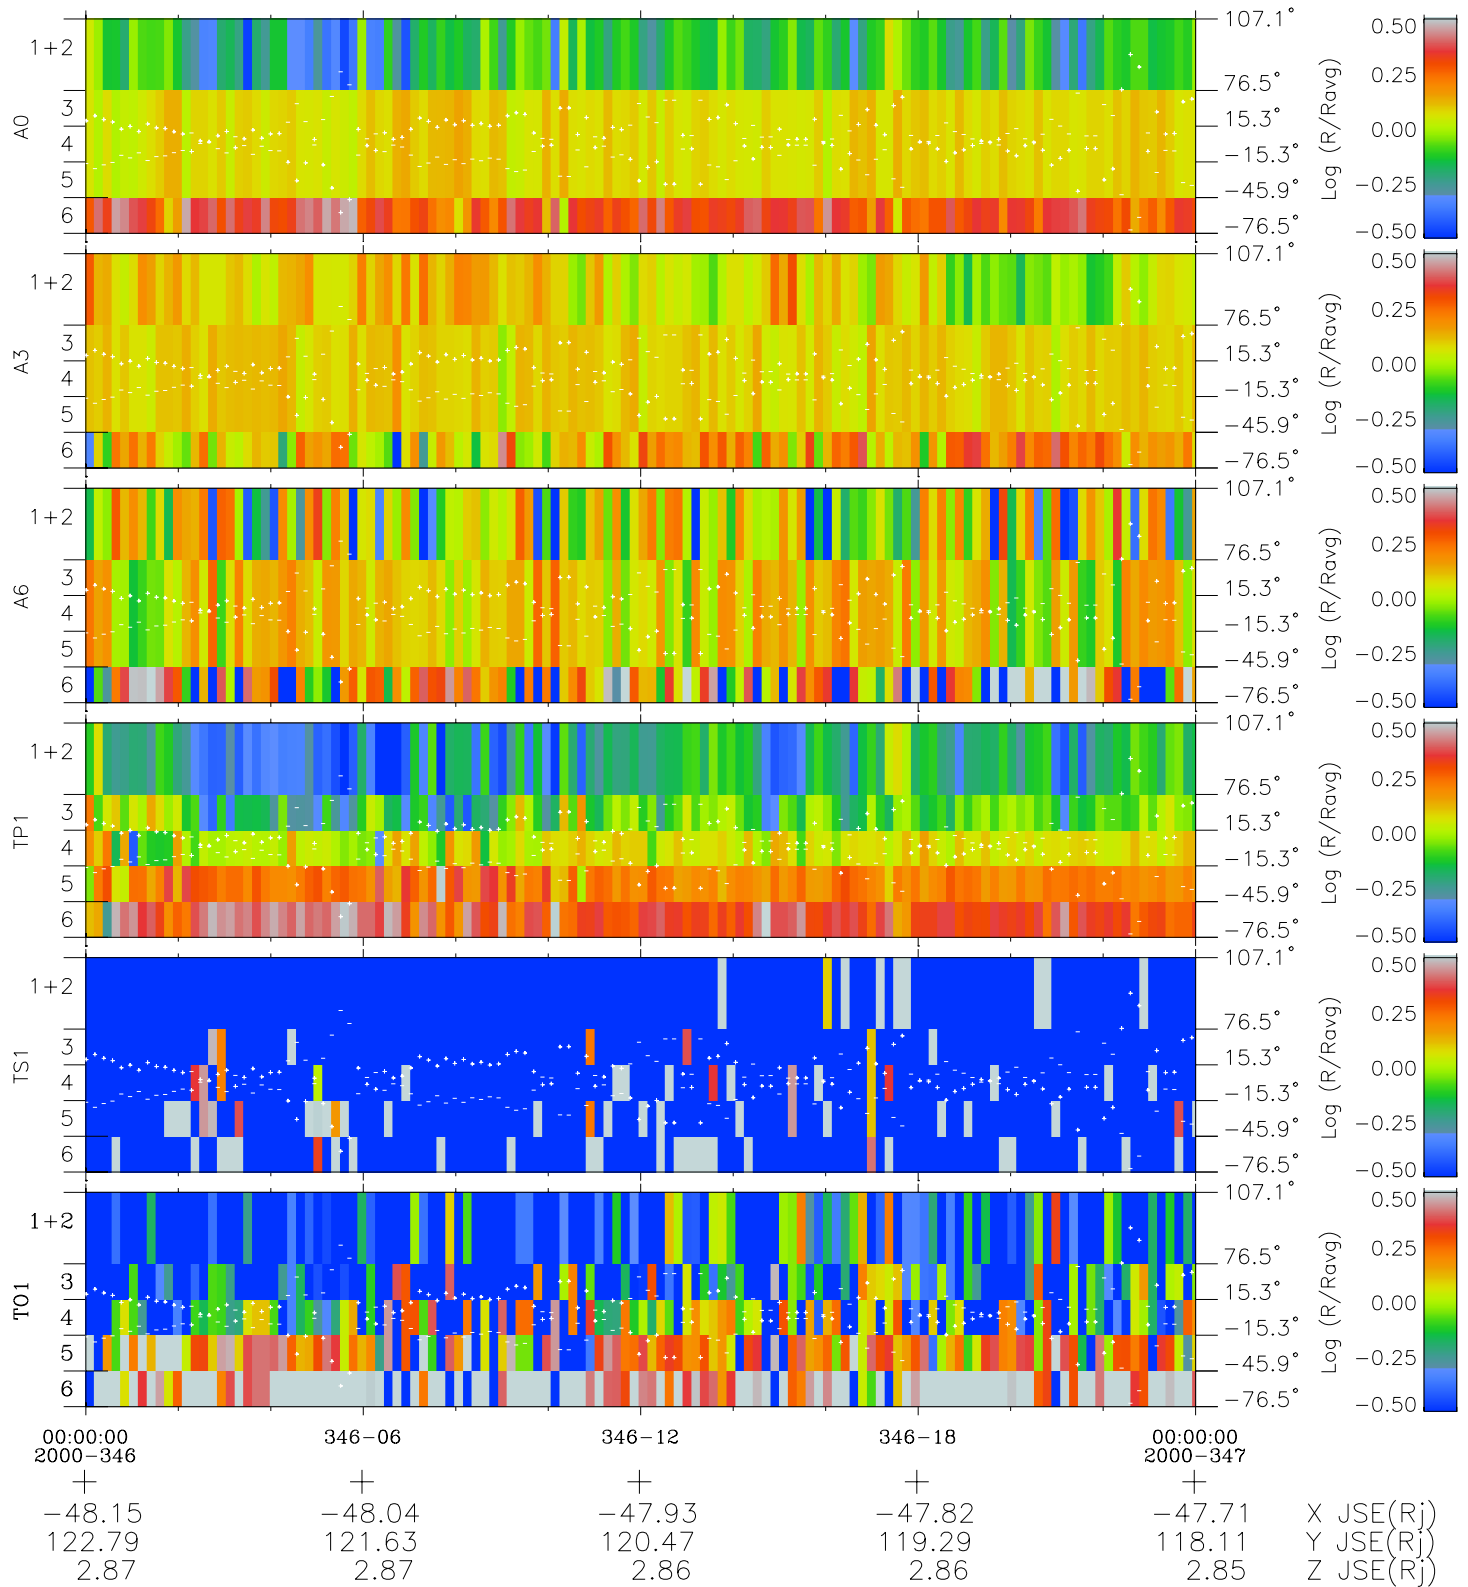

Galileo EPD Real Elevation Anisotropies 00346

Software Version: RTELEV_MEAN V 1.20
 Data Production: 18-05-01
 Plot Production: Mon Sep 17 18:27:50 2001
 Color File: wondr3
 Geofactor File: 1.1

◇ = Jupiter look direction
 □ = Corotation look direction