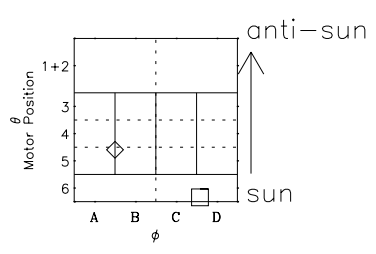

Galileo EPD Real Time Omni Spectrum 00345

Software Version: RTSPEC_OMNI V 1.20
 Data Production: 18-05-01
 Plot Production: Mon Sep 17 18:18:55 2001
 Color File: wondr3
 Geofactor File: 1.1

◇ = Jupiter look direction
 □ = Corotation look direction