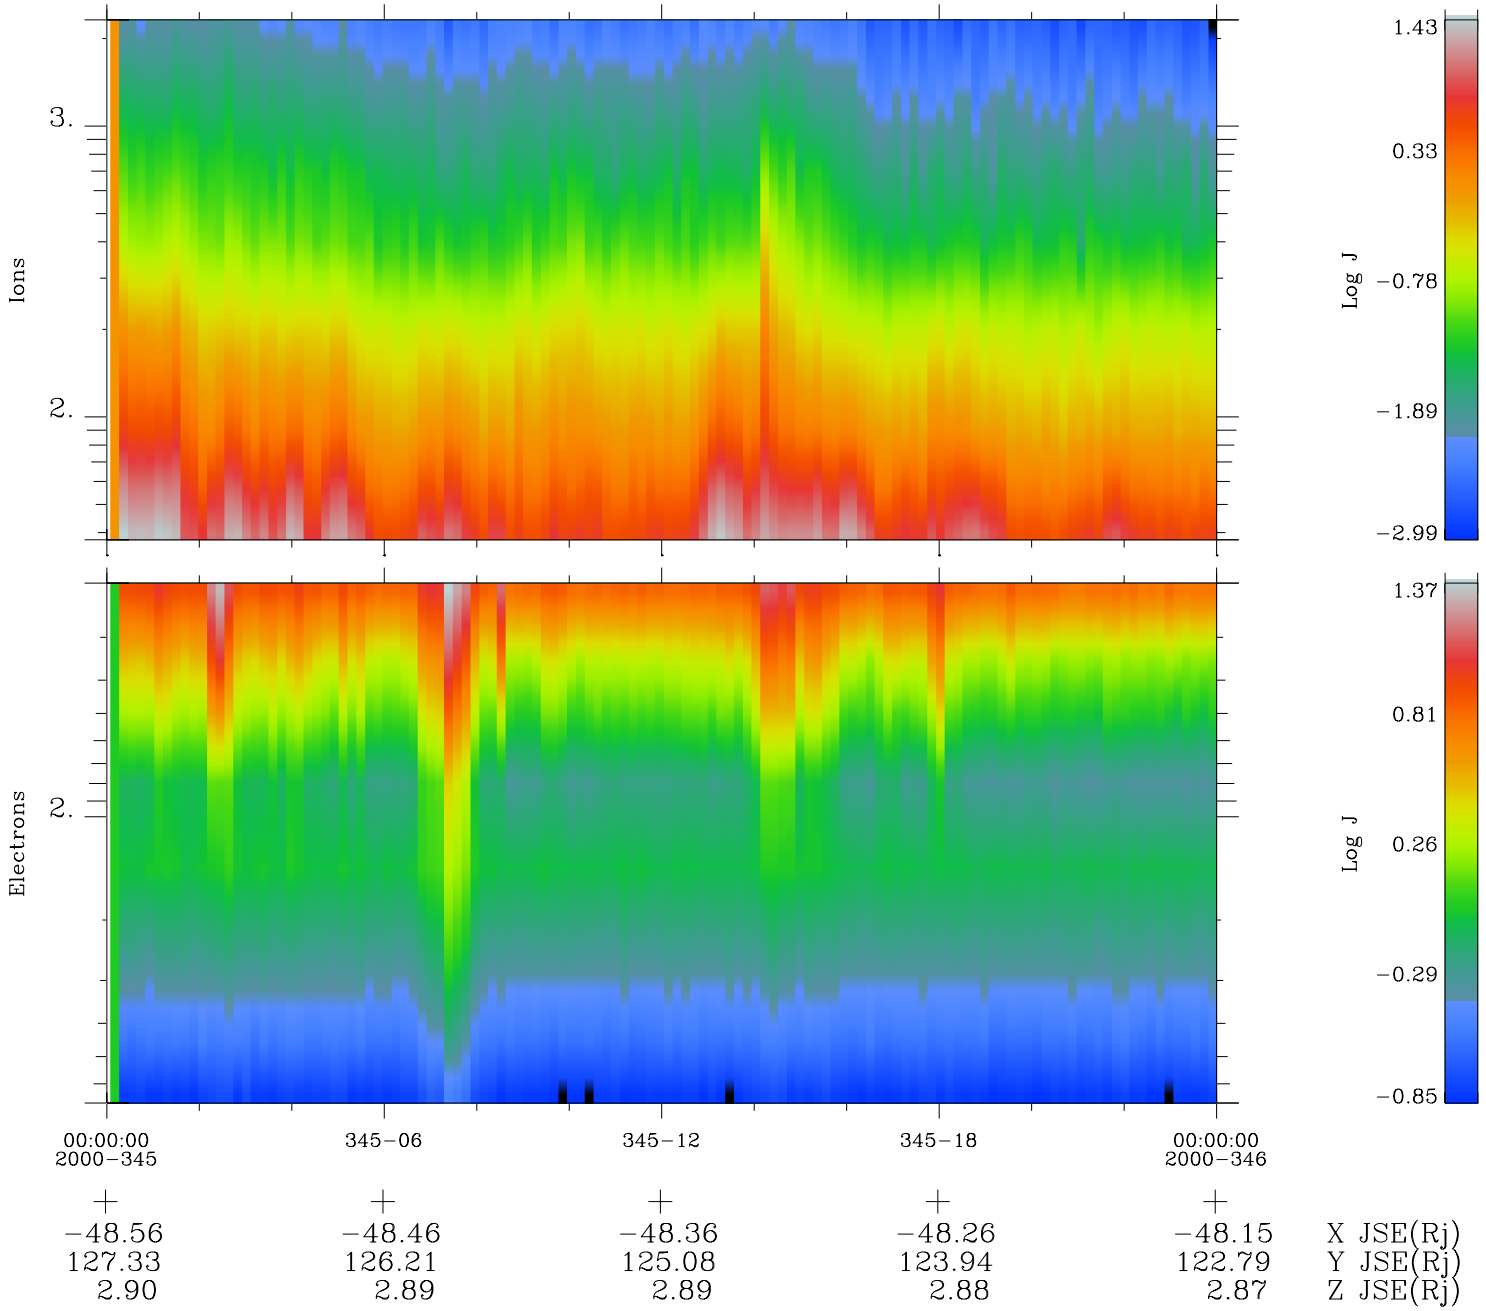

Galileo EPD Real Time Omni Spectrum 00345

Software Version: RTSPEC_OMNI V 1.20
 Data Production: 18-05-01
 Plot Production: Mon Sep 17 18:18:55 2001
 Color File: wondr3
 Geofactor File: 1.1

◇ = Jupiter look direction
 □ = Corotation look direction