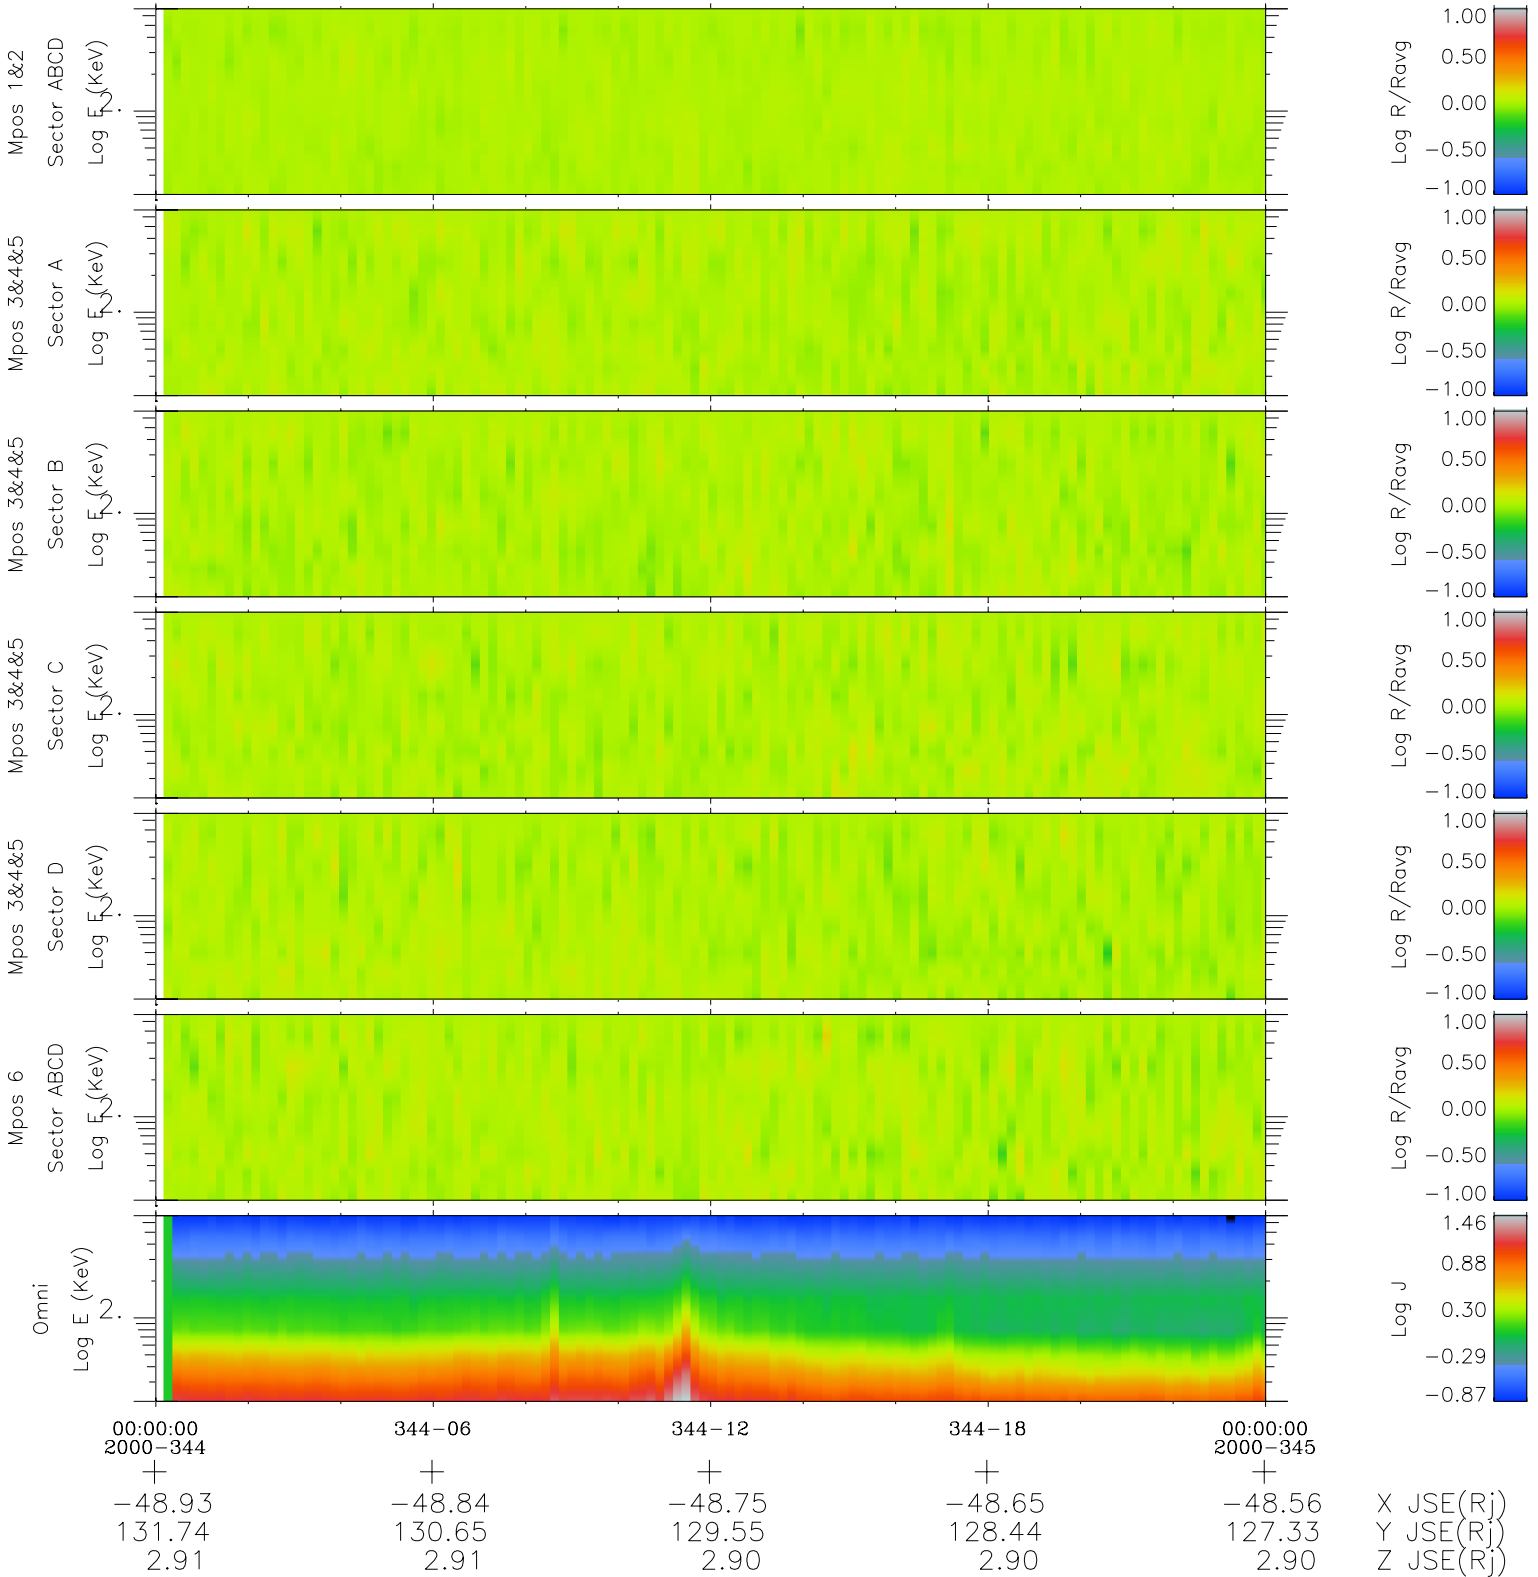

# Galileo EPD Real Time R6 Electrons Spectra 00344

Software Version: RTSPEC\_R6 V 1.20  
 Data Production: 18-05-01  
 Plot Production: Mon Sep 17 18:10:45 2001  
 Color File: wondr3  
 Geofactor File: 1.1

- ◇ = Jupiter look direction
- = Corotation look direction