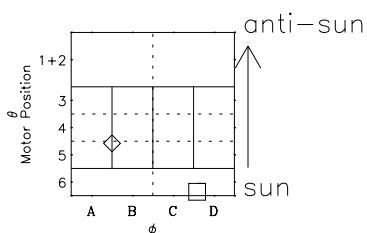

Galileo EPD Real-Time Six-Sector 00344

Software Version: RTLINE_R6 V 1.20
Data Production: 18-05-01
Plot Production: Mon Sep 17 18:12:50 2001

◇ = Jupiter look direction
□ = Corotation look direction