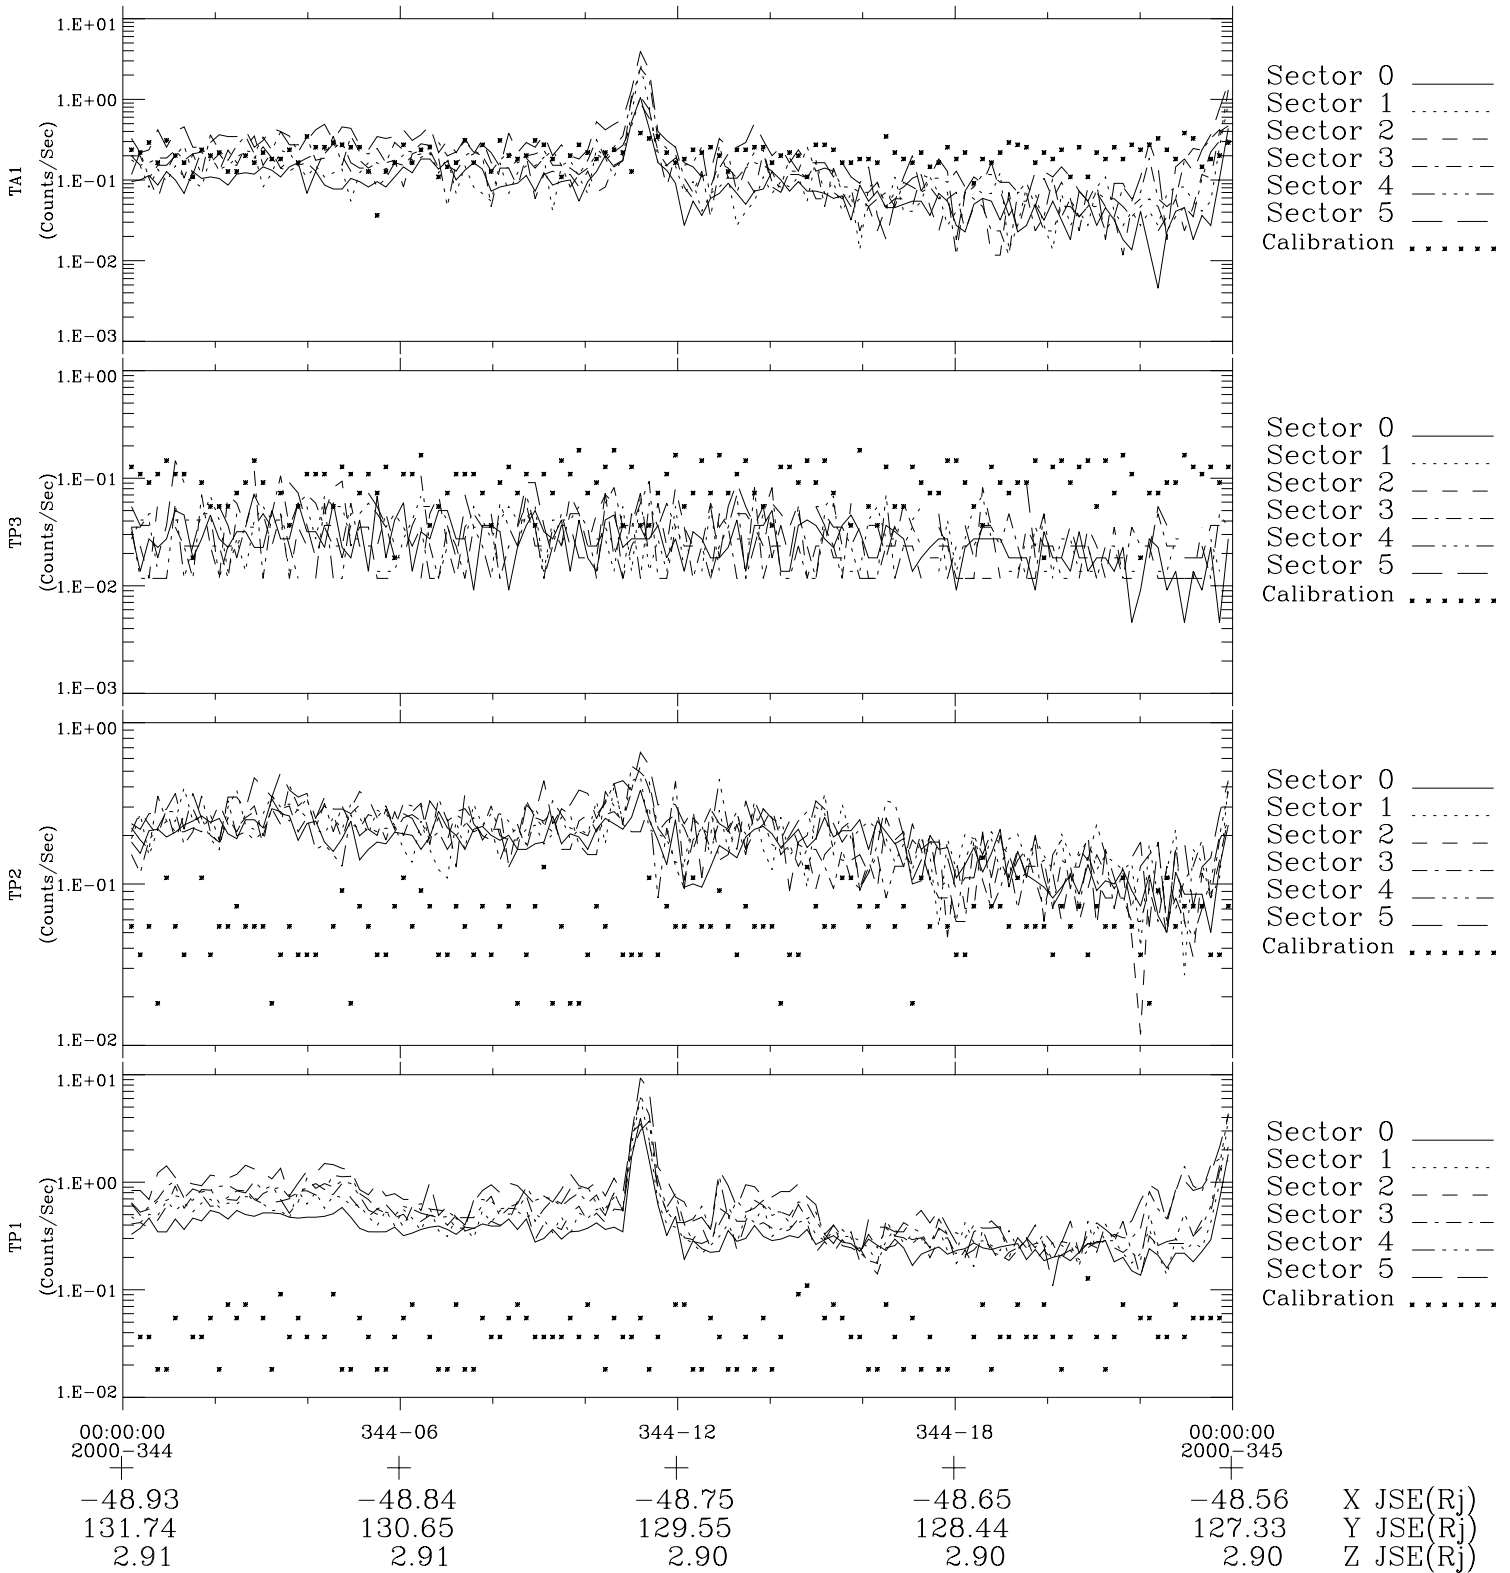

Galileo EPD Real-Time Six-Sector 00344

Software Version: RTLINE_R6 V 1.20
Data Production: 18-05-01
Plot Production: Mon Sep 17 18:12:50 2001

◇ = Jupiter look direction
□ = Corotation look direction