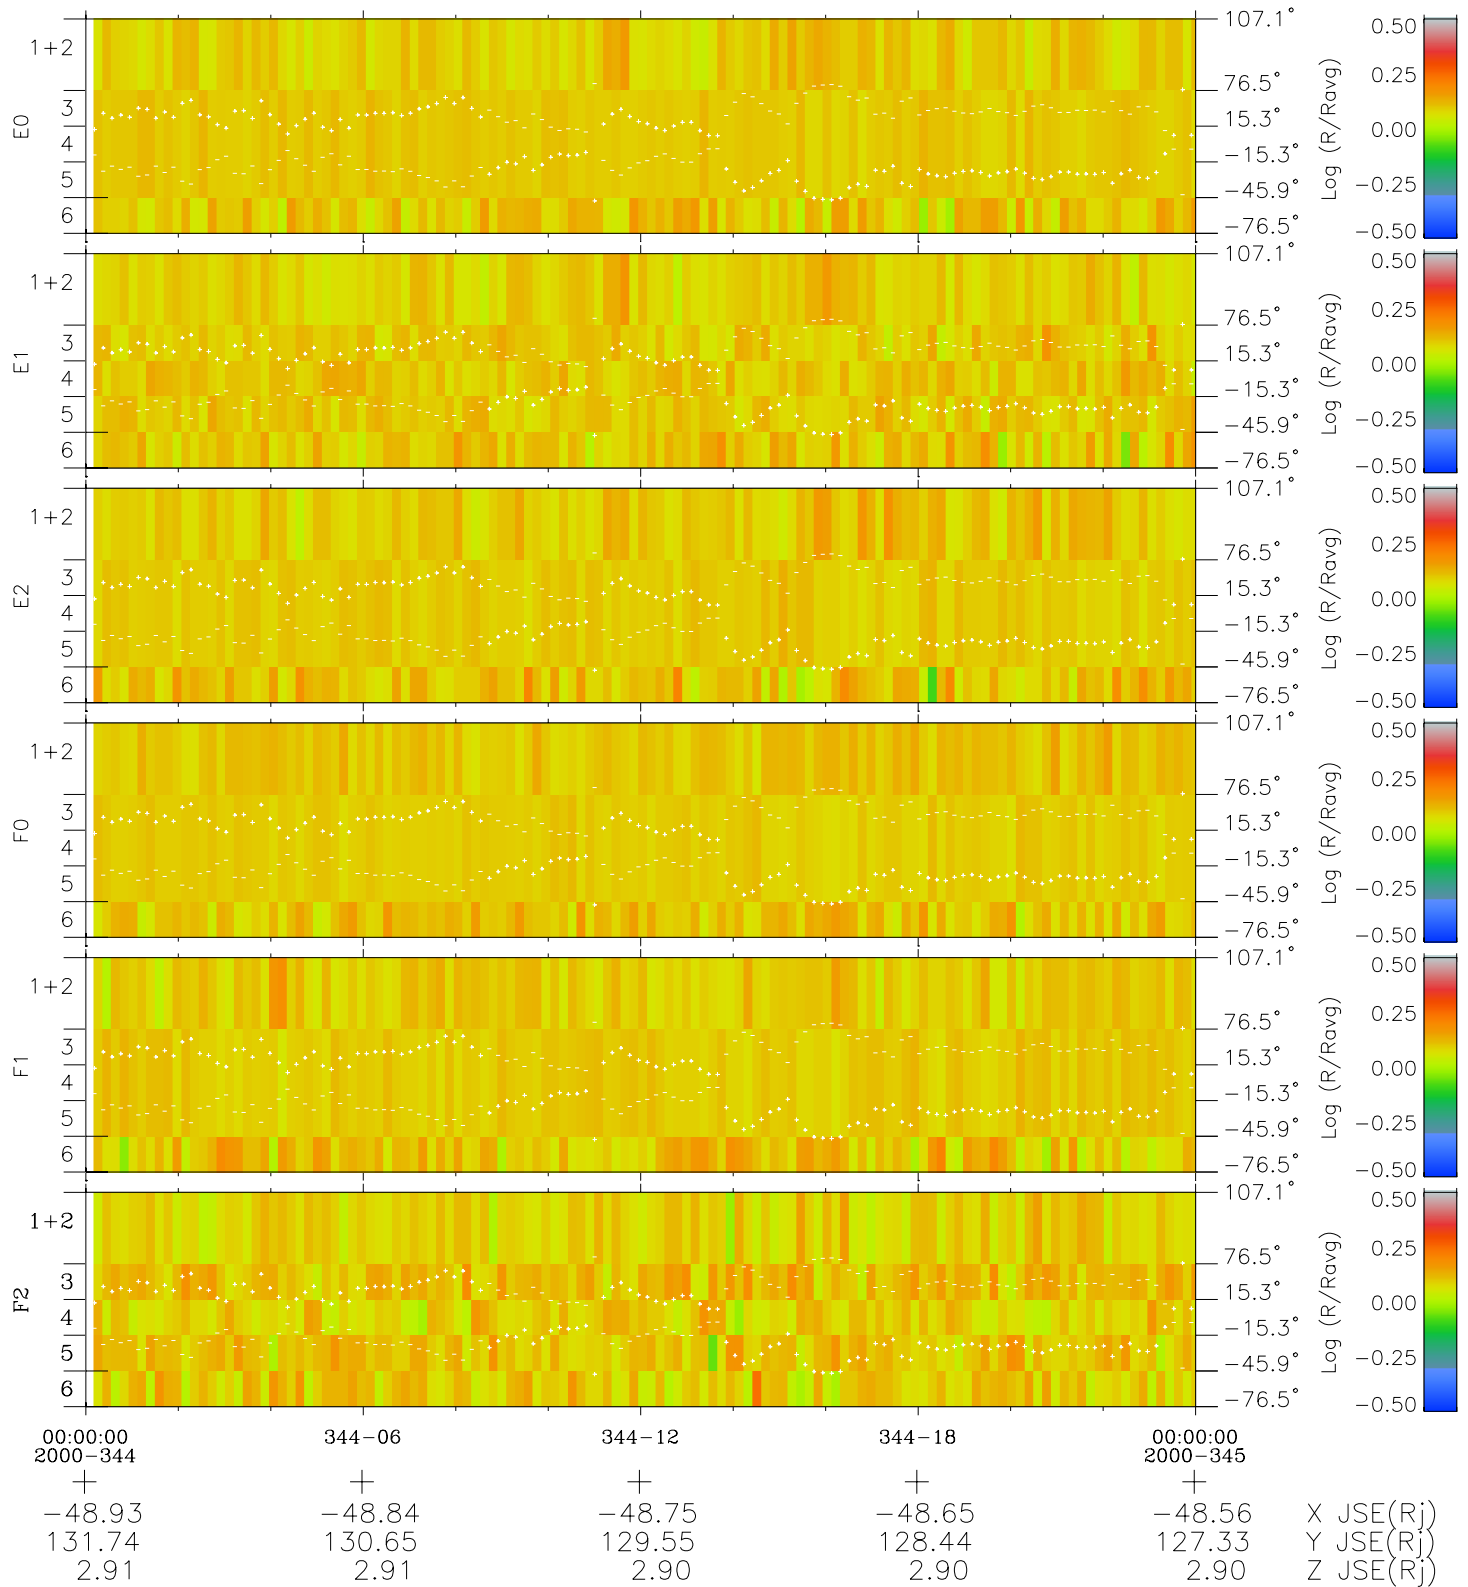

Galileo EPD Real Elevation Anisotropies 00344

Software Version: RTELEV_MEAN V 1.20
 Data Production: 18-05-01
 Plot Production: Mon Sep 17 18:11:46 2001
 Color File: wondr3
 Geofactor File: 1.1

- ◇ = Jupiter look direction
- = Corotation look direction