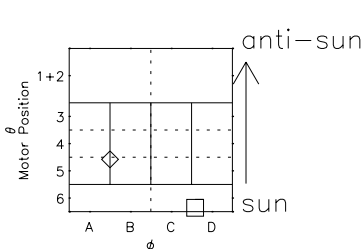

Galileo EPD Real Elevation Anisotropies 00344

Software Version: RTELEV_MEAN V 1.20
 Data Production: 18-05-01
 Plot Production: Mon Sep 17 18:11:46 2001
 Color File: wondr3
 Geofactor File: 1.1

- ◇ = Jupiter look direction
- = Corotation look direction