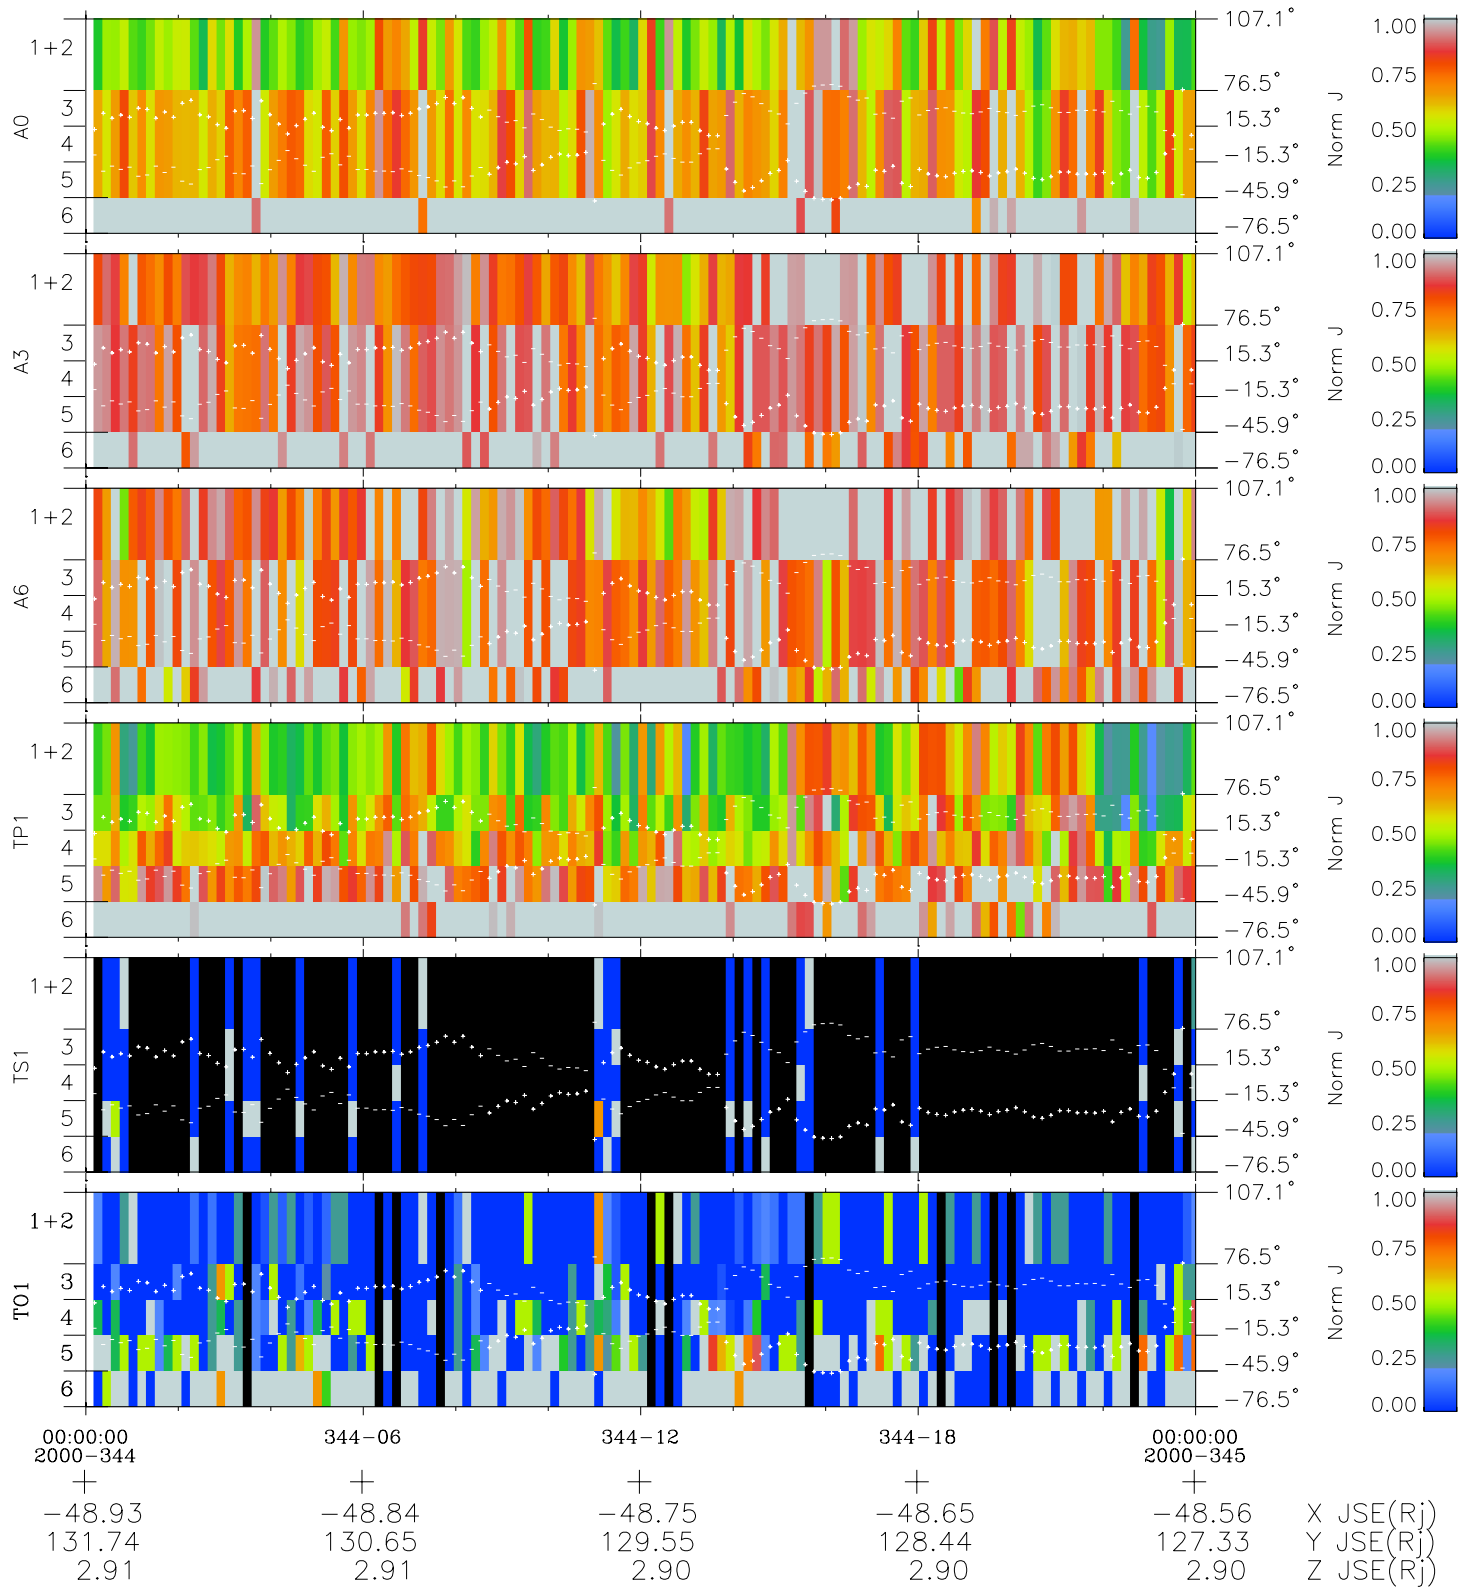

Galileo EPD Real Elevation Anisotropies 00344

Software Version: RTELEV_NORM V 1.20
Data Production: 18-05-01
Plot Production: Mon Sep 17 18:12:02 2001
Color File: wondr3
Geofactor File: 1.1

- ◇ = Jupiter look direction
- = Corotation look direction