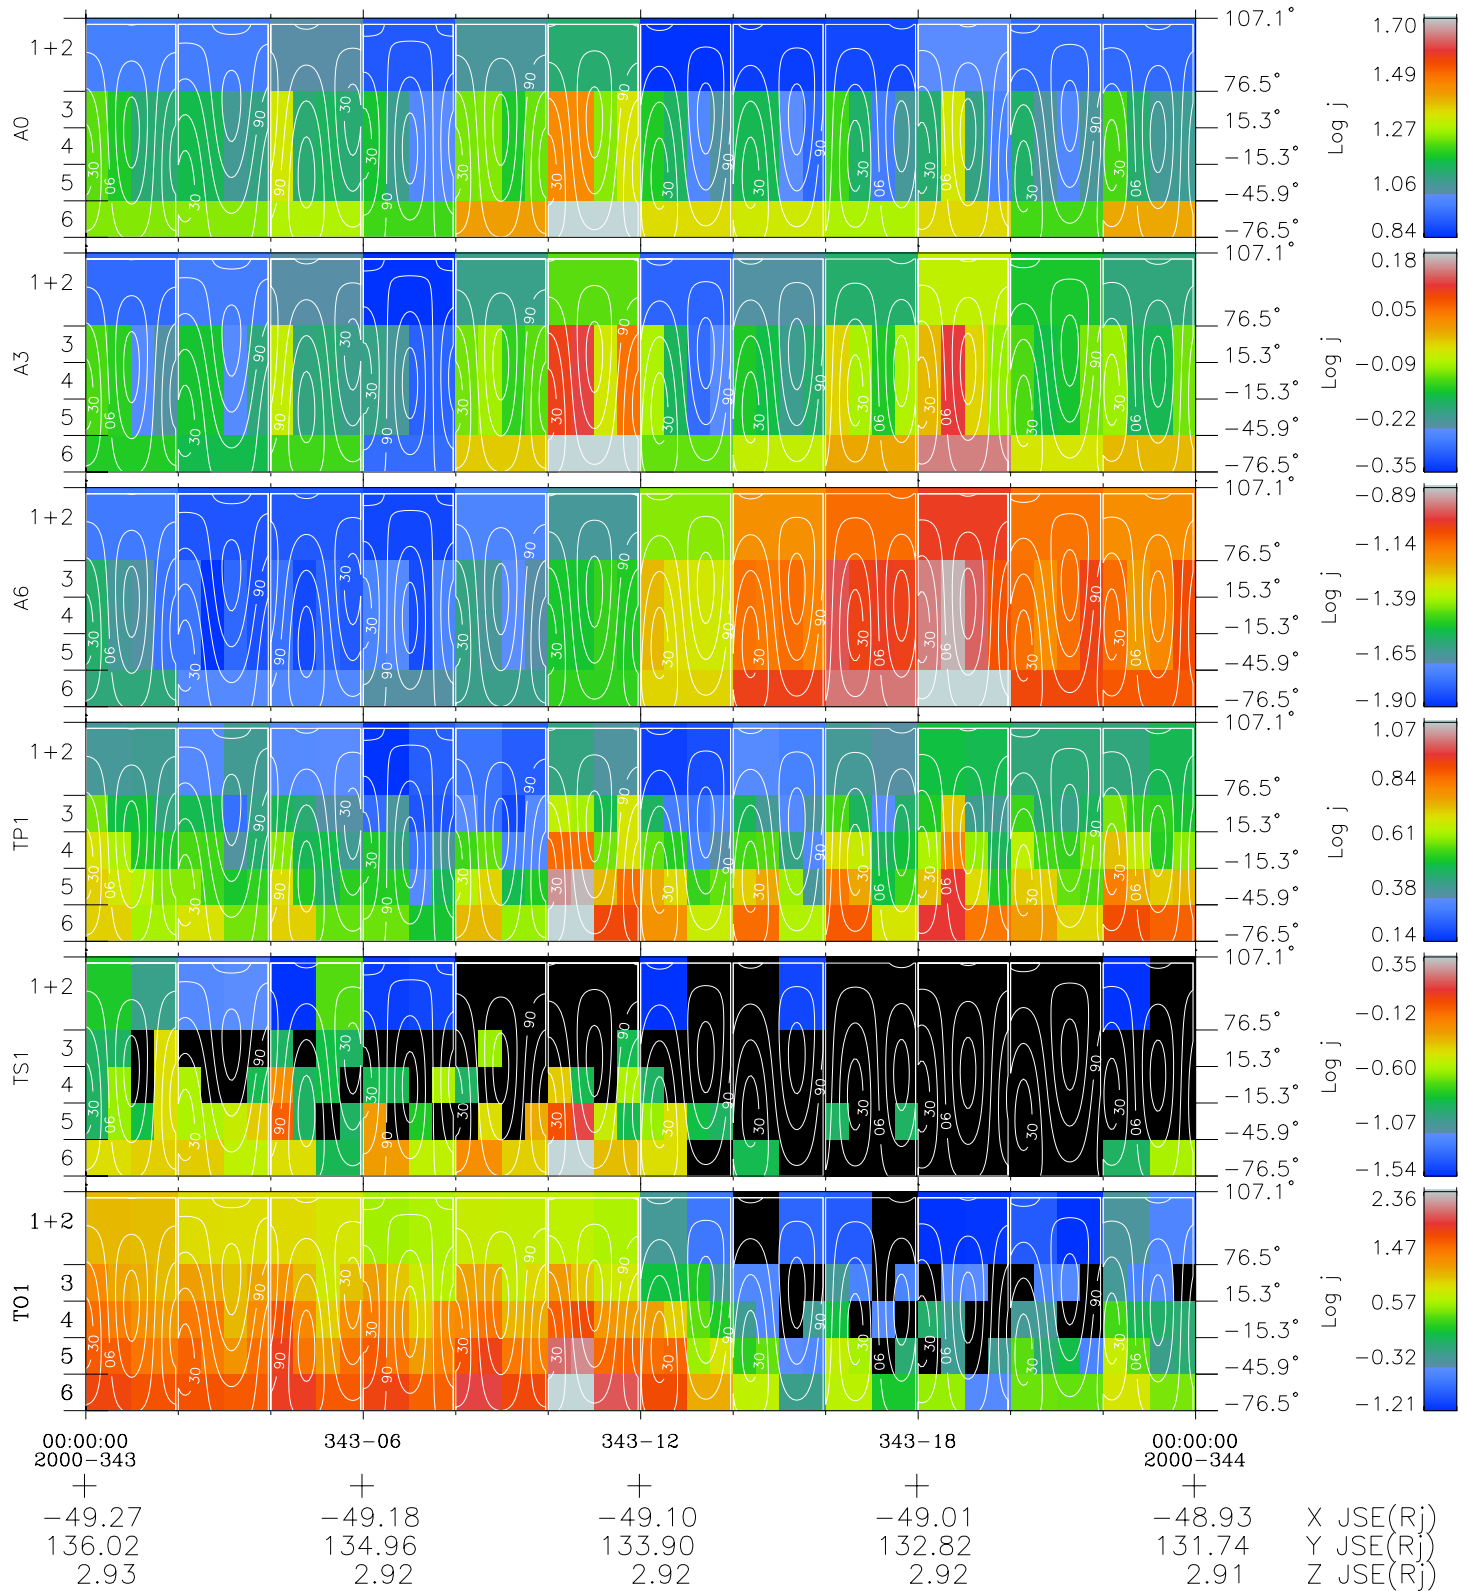

# Galileo EPD Real Time All-Sky Anisotropies 00343

Software Version: RTSKY\_FLUX V 1.20  
 Data Production: 18-05-01  
 Plot Production: Mon Sep 17 18:03:08 2001  
 Color File: wondr3  
 Geofactor File: 1.1

- ◇ = Jupiter look direction
- = Corotation look direction