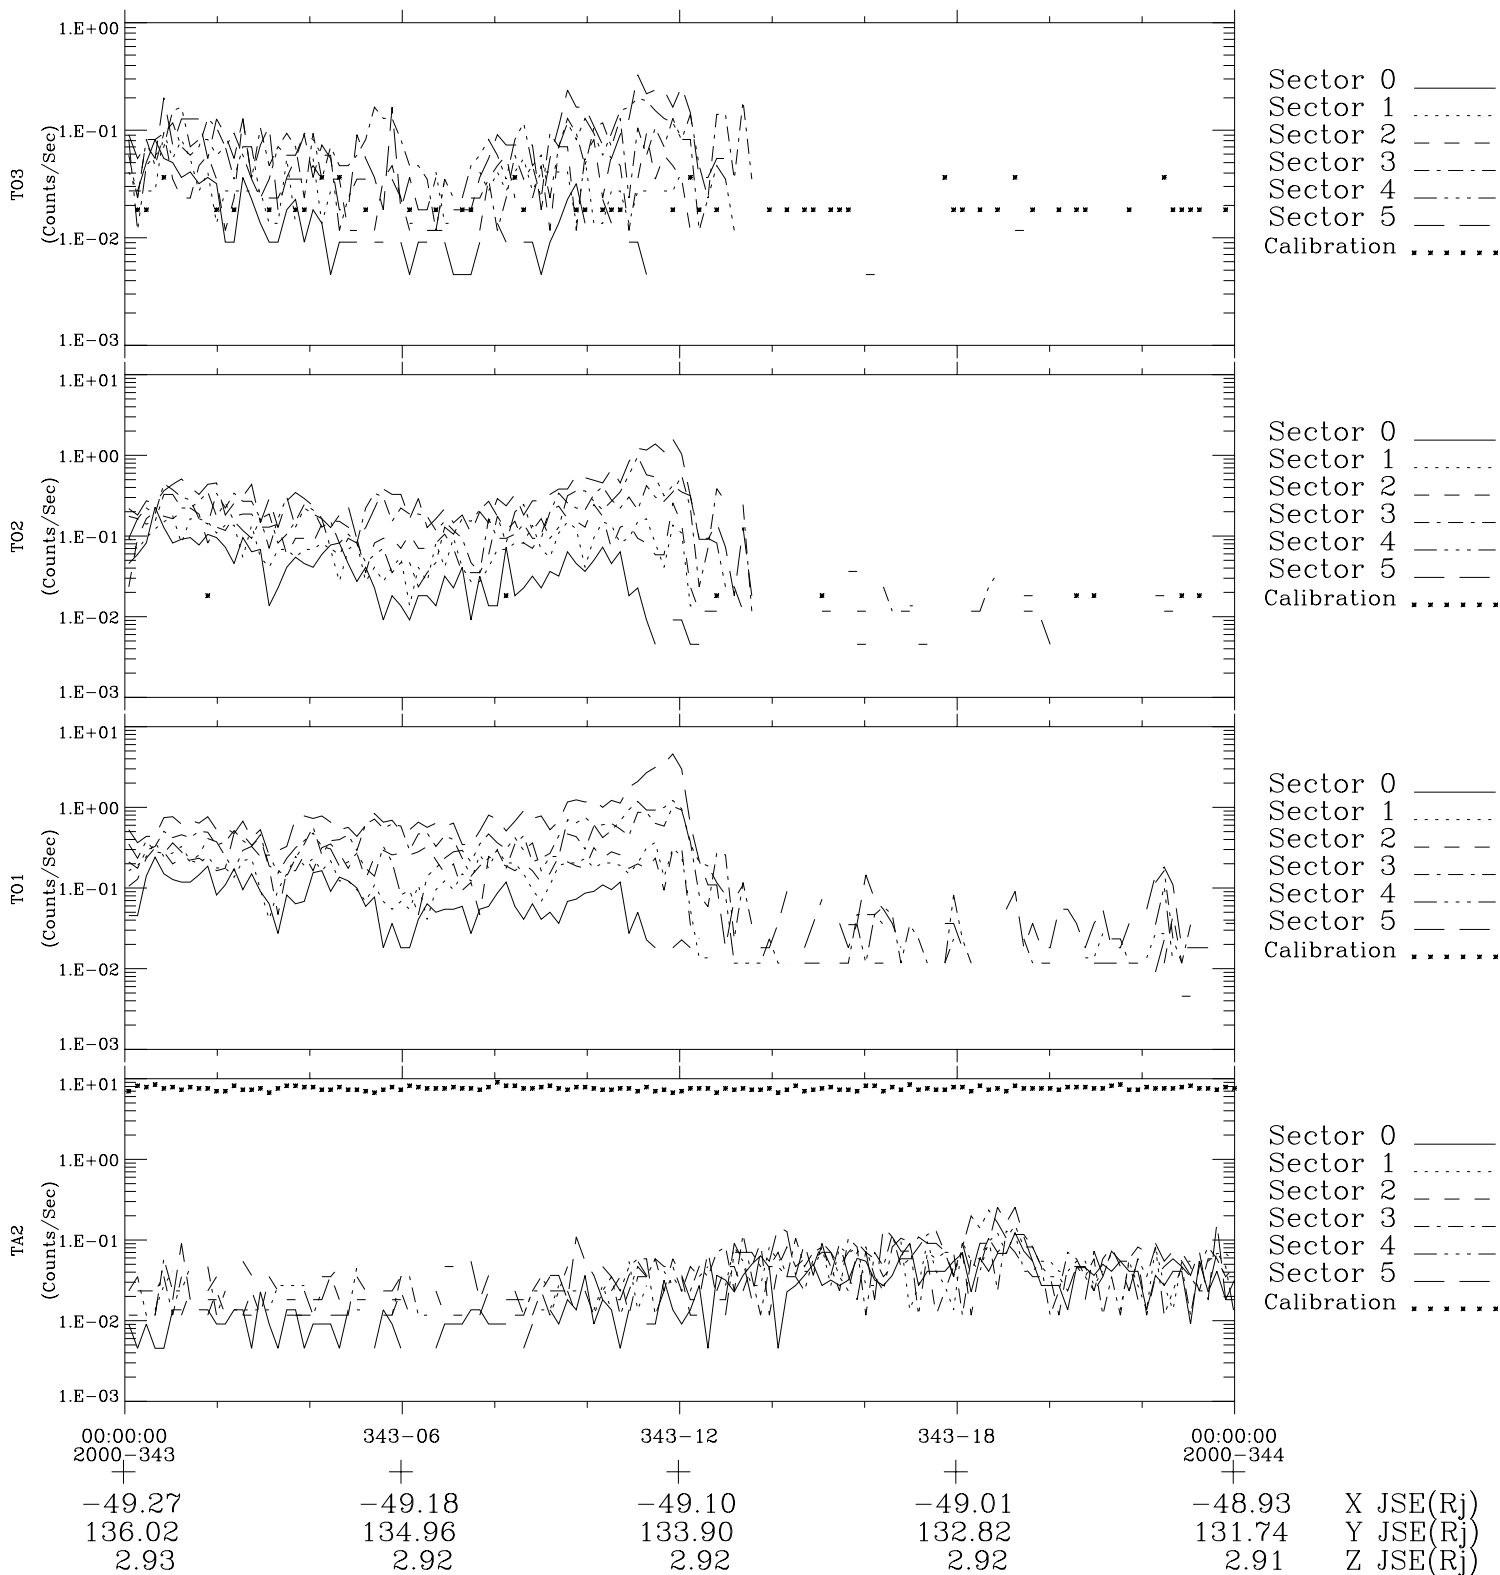

Galileo EPD Real-Time Six-Sector 00343

Software Version: RTLINE_R6 V 1.20
Data Production: 18-05-01
Plot Production: Mon Sep 17 18:04:49 2001

◇ = Jupiter look direction
□ = Corotation look direction