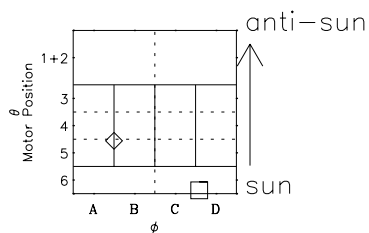

Galileo EPD Real-Time Six-Sector 00343

Software Version: RTLINE_R6 V 1.20
Data Production: 18-05-01
Plot Production: Mon Sep 17 18:04:49 2001

◇ = Jupiter look direction
□ = Corotation look direction