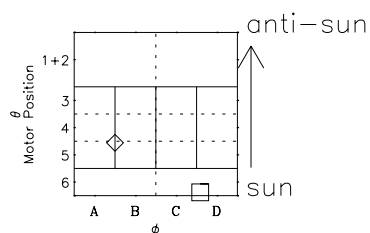

Galileo EPD Real-Time Six-Sector 00343

Software Version: RTLINE_R6 V 1.20
Data Production: 18-05-01
Plot Production: Mon Sep 17 18:04:48 2001

◇ = Jupiter look direction
□ = Corotation look direction