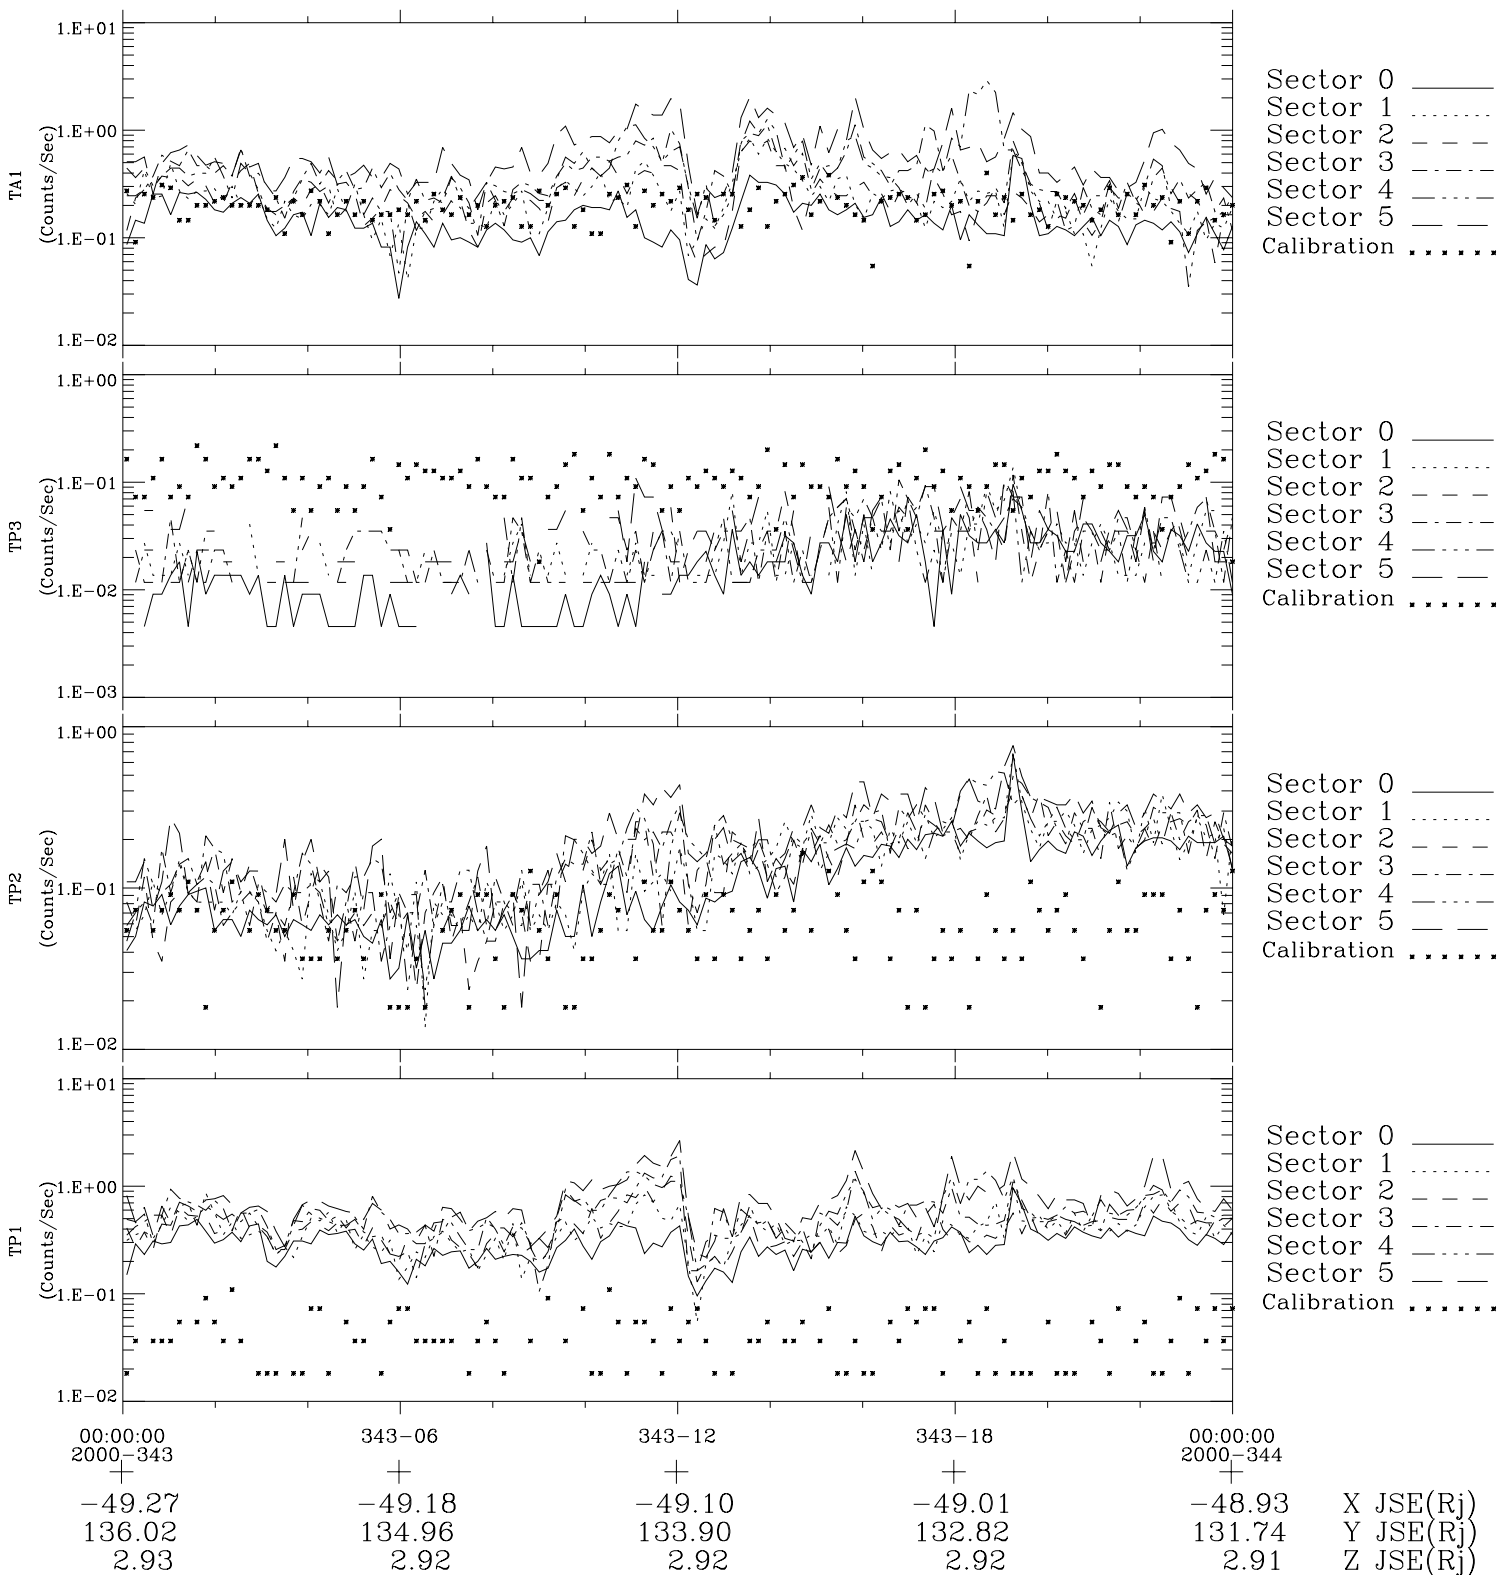

Galileo EPD Real-Time Six-Sector 00343

Software Version: RTLINE_R6 V 1.20
Data Production: 18-05-01
Plot Production: Mon Sep 17 18:04:48 2001

◇ = Jupiter look direction
□ = Corotation look direction