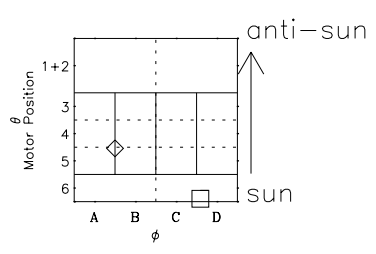

# Galileo EPD Real Time Omni Spectrum 00342

Software Version: RTSPEC\_OMNI V 1.20  
 Data Production: 18-05-01  
 Plot Production: Mon Sep 17 17:54:36 2001  
 Color File: wondr3  
 Geofactor File: 1.1

◇ = Jupiter look direction  
 □ = Corotation look direction