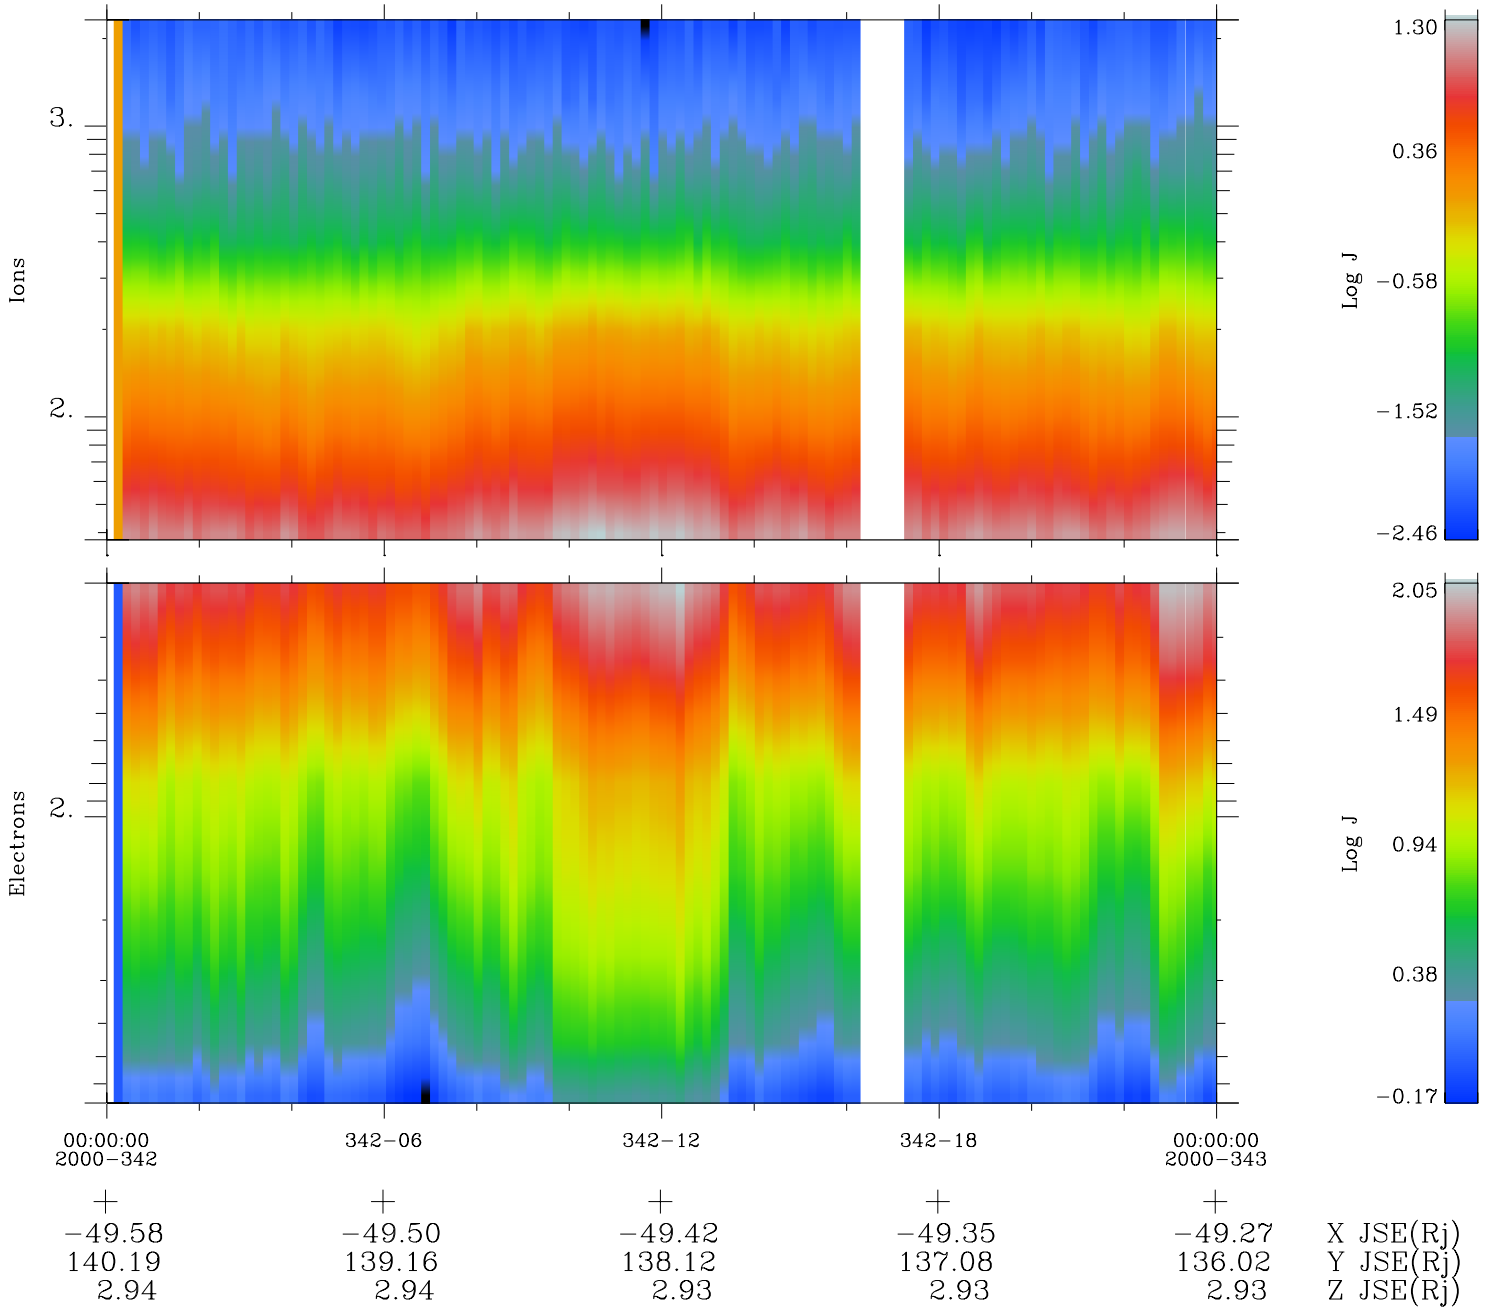

# Galileo EPD Real Time Omni Spectrum 00342

Software Version: RTSPEC\_OMNI V 1.20  
 Data Production: 18-05-01  
 Plot Production: Mon Sep 17 17:54:36 2001  
 Color File: wondr3  
 Geofactor File: 1.1

◇ = Jupiter look direction  
 □ = Corotation look direction