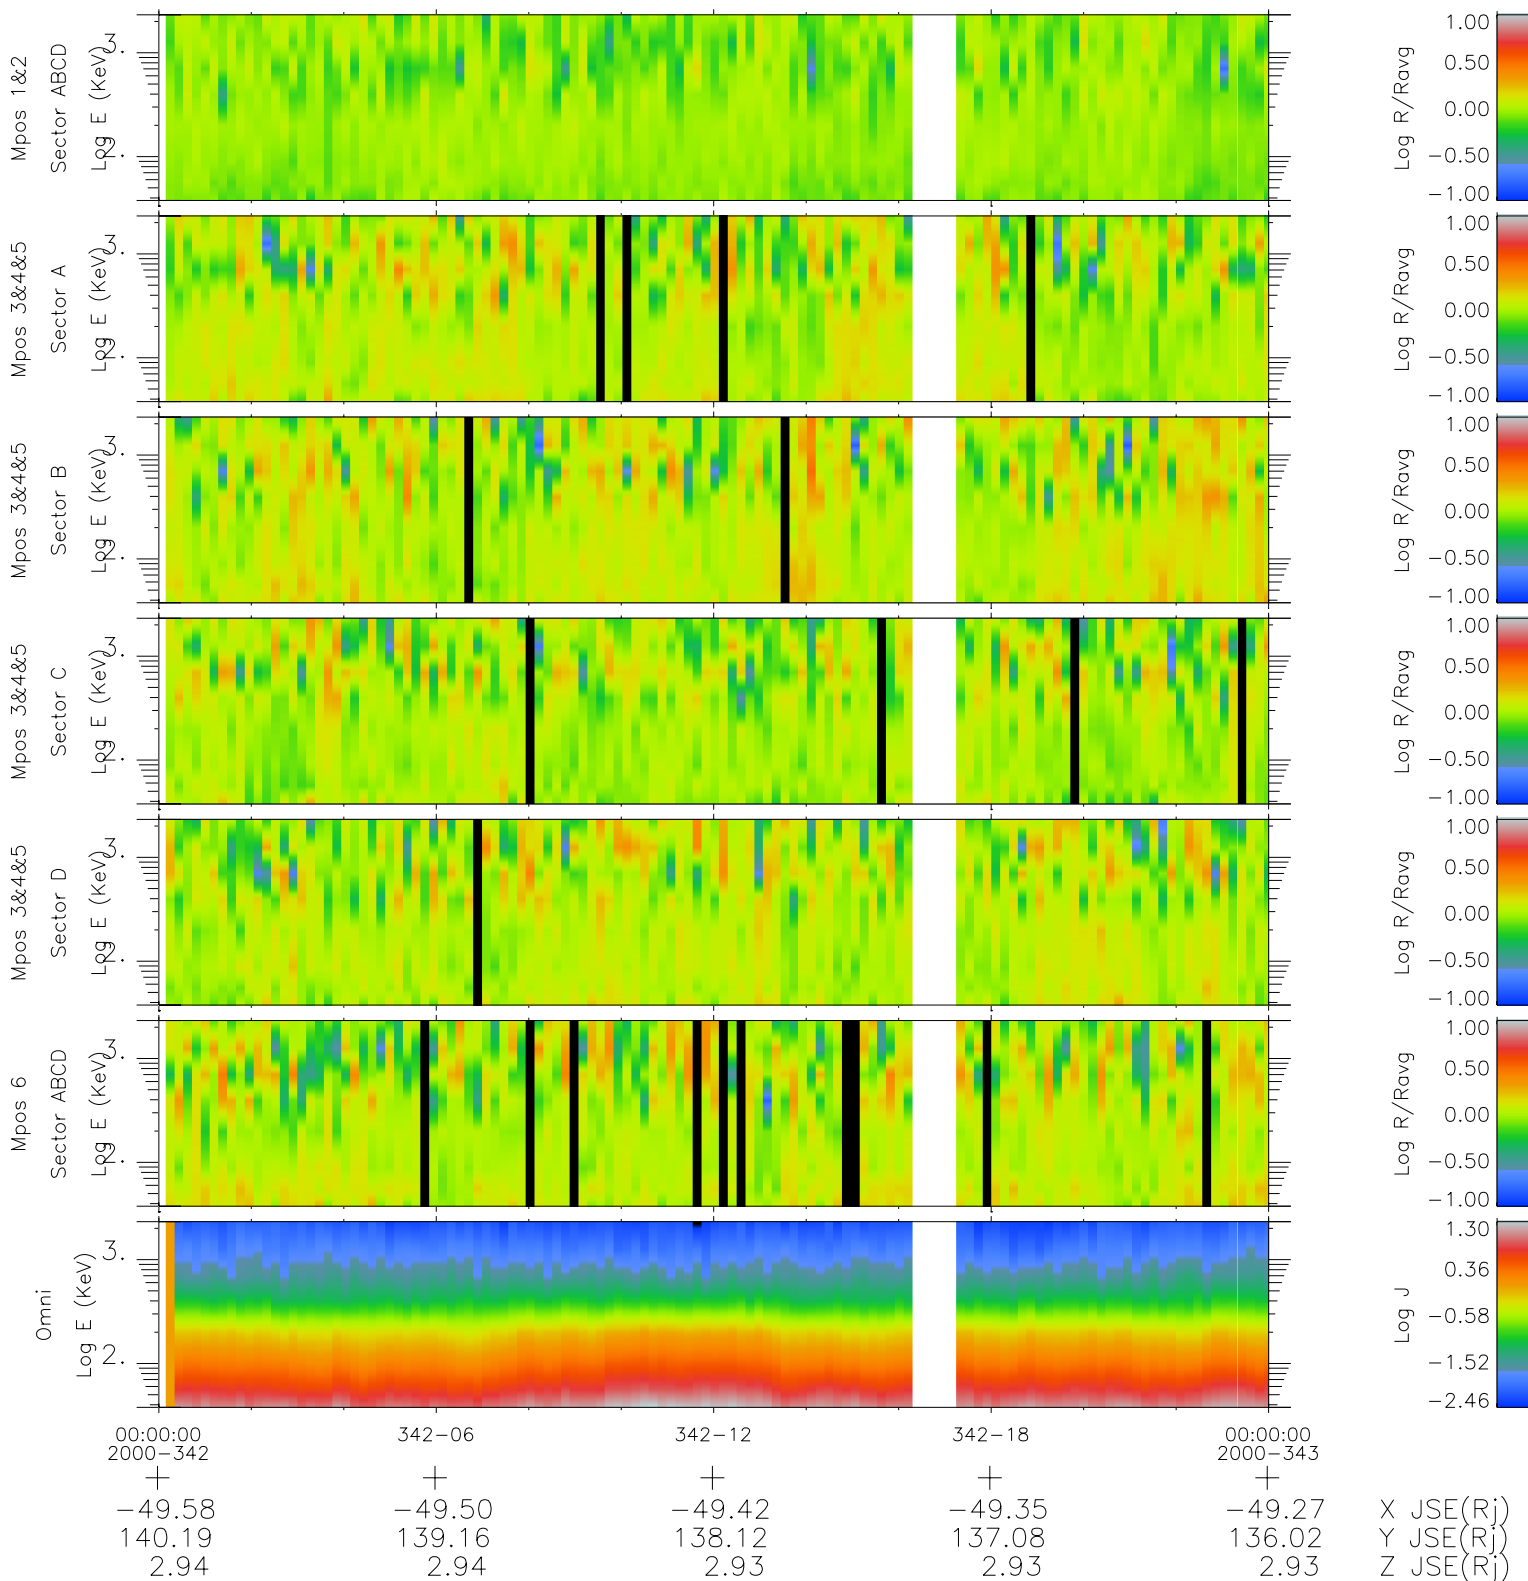

Galileo EPD Real Time R6 Ions Spectra 00342

Software Version: RTSPEC_R6 V 1.20
 Data Production: 18-05-01
 Plot Production: Mon Sep 17 17:54:24 2001
 Color File: wondr3
 Geofactor File: 1.1

- ◇ = Jupiter look direction
- = Corotation look direction