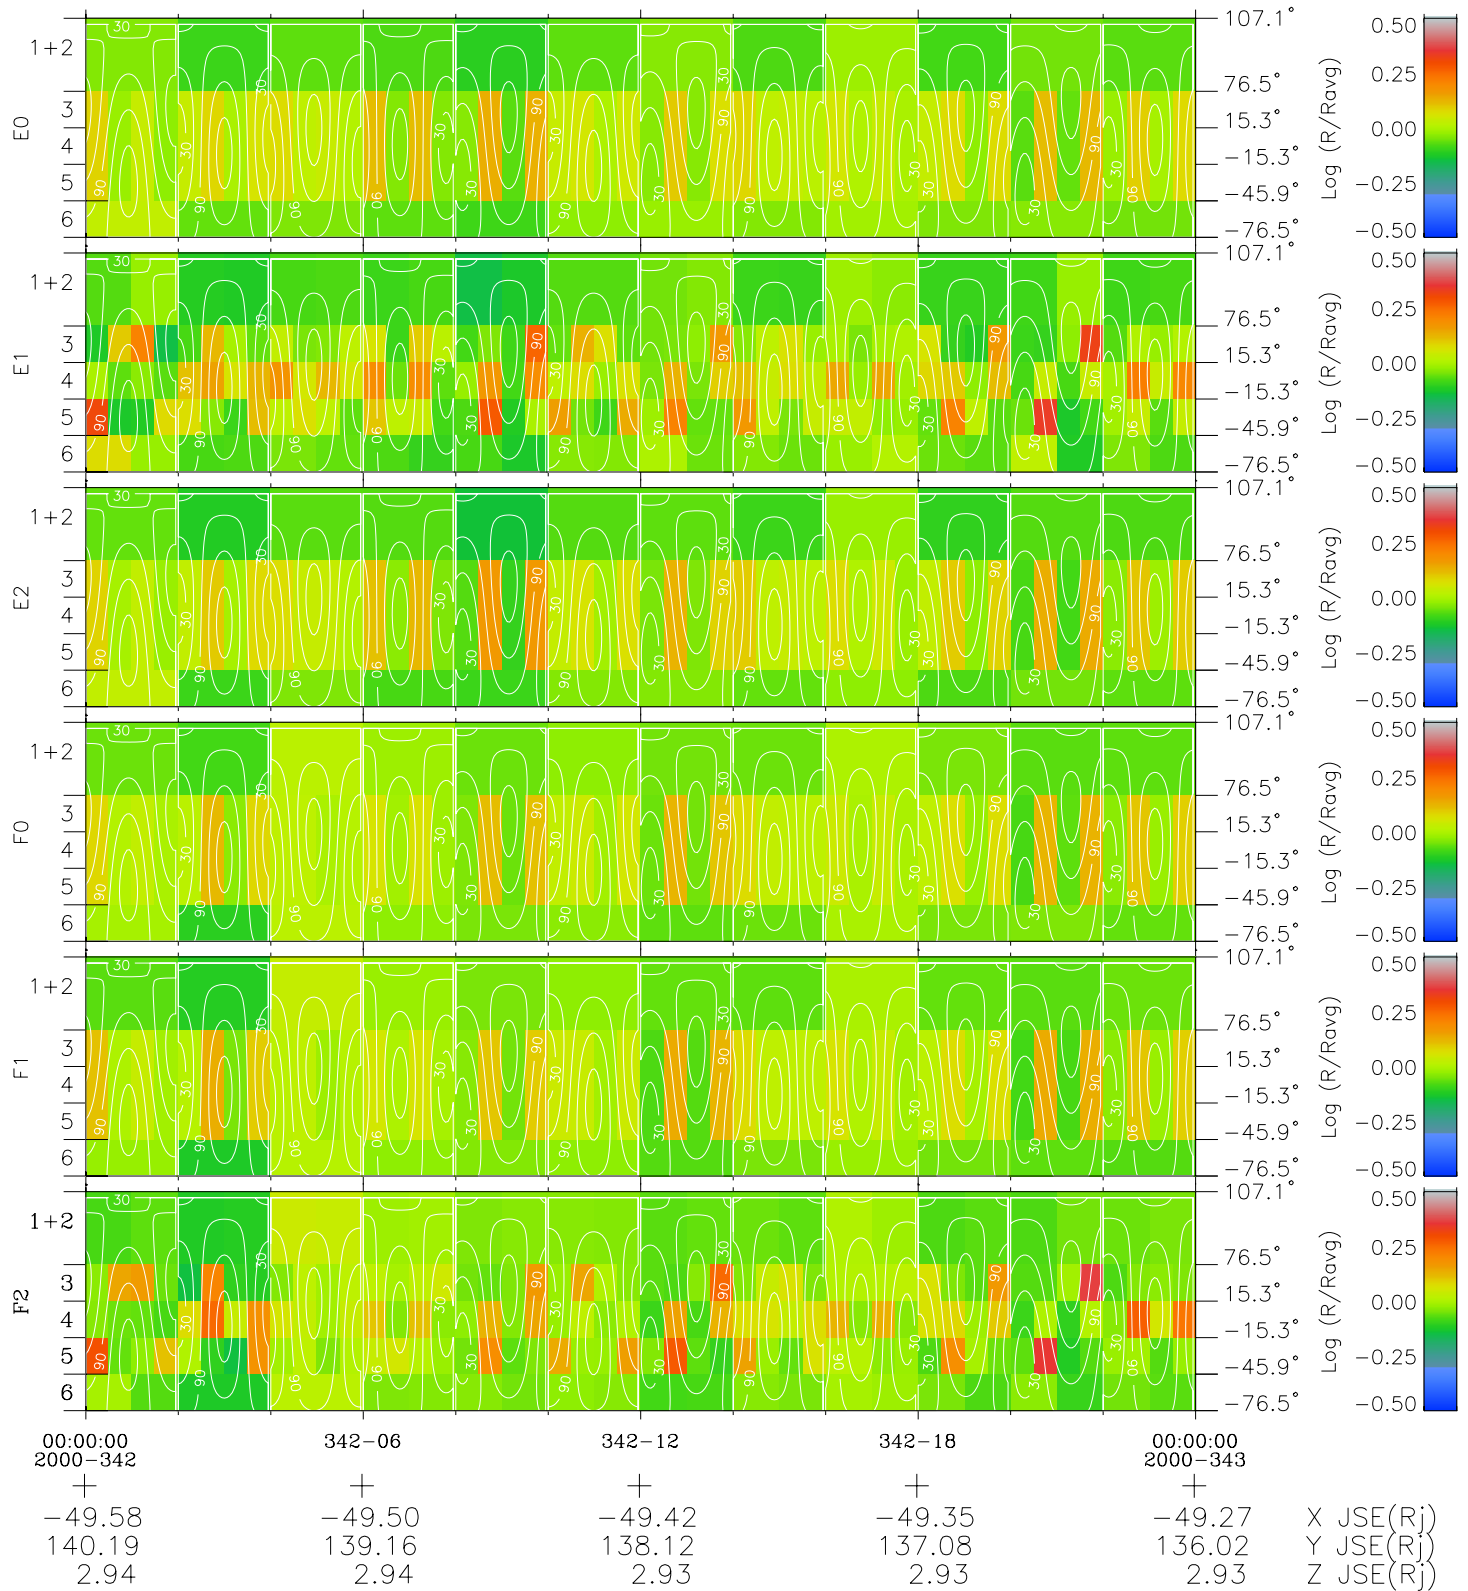

# Galileo EPD Real Time All-Sky Anisotropies 00342

Software Version: RTSKY\_MEAN V 1.20  
 Data Production: 18-05-01  
 Plot Production: Mon Sep 17 17:54:50 2001  
 Color File: wondr3  
 Geofactor File: 1.1

- ◇ = Jupiter look direction
- = Corotation look direction