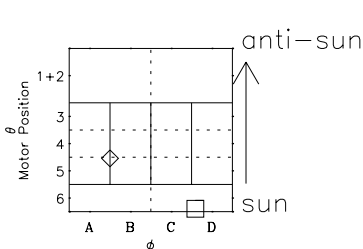

Galileo EPD Real-Time Six-Sector 00342

Software Version: RTLINE_R6 V 1.20
Data Production: 18-05-01
Plot Production: Mon Sep 17 17:56:35 2001

◇ = Jupiter look direction
□ = Corotation look direction