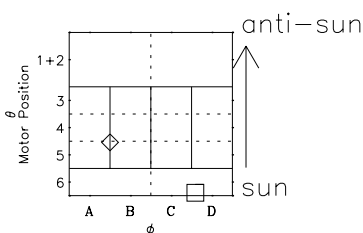

Galileo EPD Real-Time Six-Sector 00342

Software Version: RTLINE_R6 V 1.20
Data Production: 18-05-01
Plot Production: Mon Sep 17 17:56:34 2001

- ◇ = Jupiter look direction
- = Corotation look direction