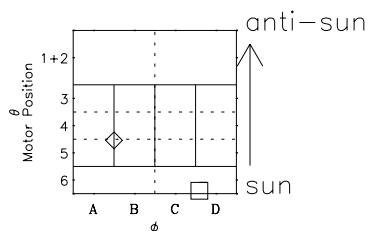

Galileo EPD Real-Time Six-Sector 00342

Software Version: RTLINE_R6 V 1.20
Data Production: 18-05-01
Plot Production: Mon Sep 17 17:56:34 2001

◇ = Jupiter look direction
□ = Corotation look direction