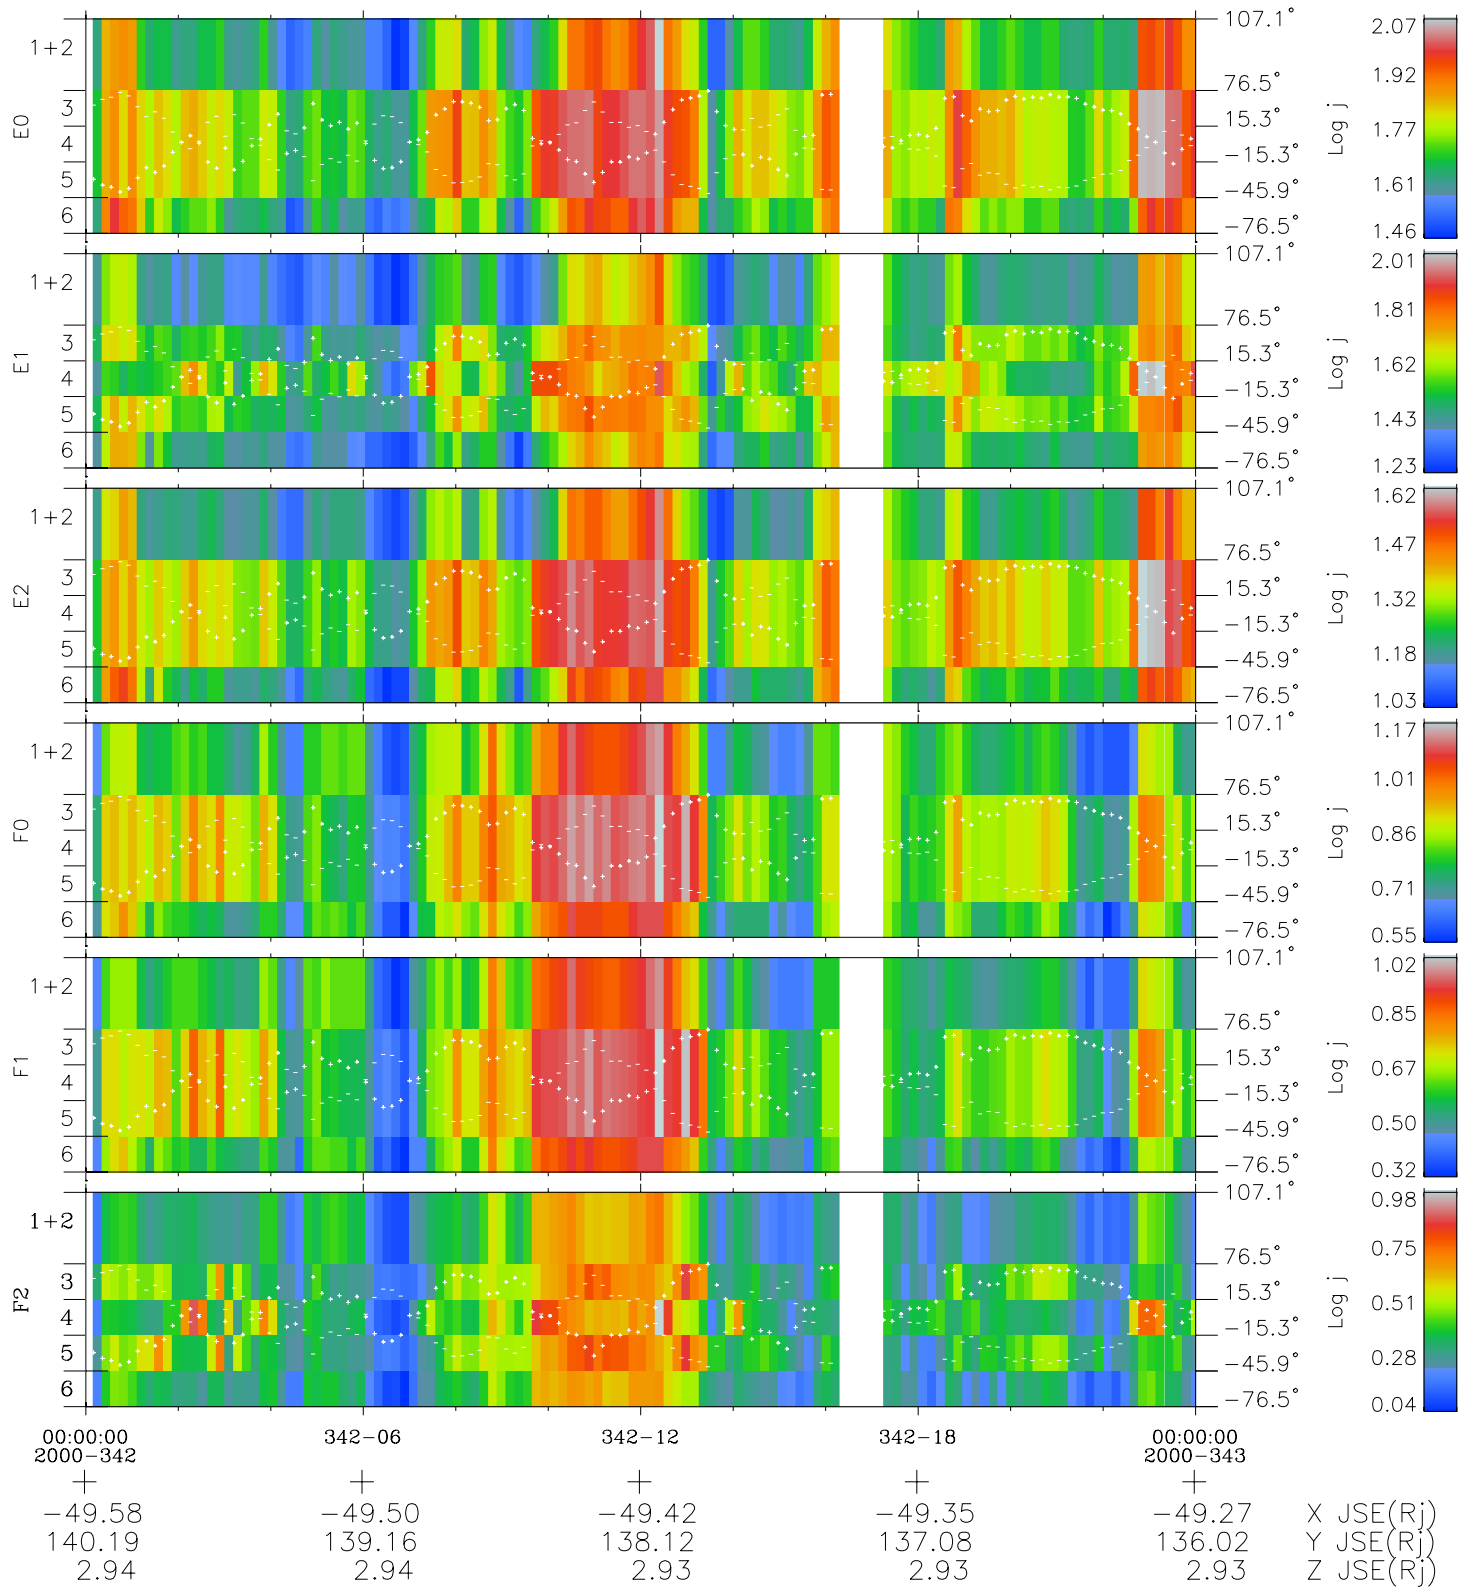

# Galileo EPD Real Elevation Anisotropies 00342

Software Version: RTELEV\_FLUX V 1.20  
 Data Production: 18-05-01  
 Plot Production: Mon Sep 17 17:55:40 2001  
 Color File: wondr3  
 Geofactor File: 1.1

- ◇ = Jupiter look direction
- = Corotation look direction