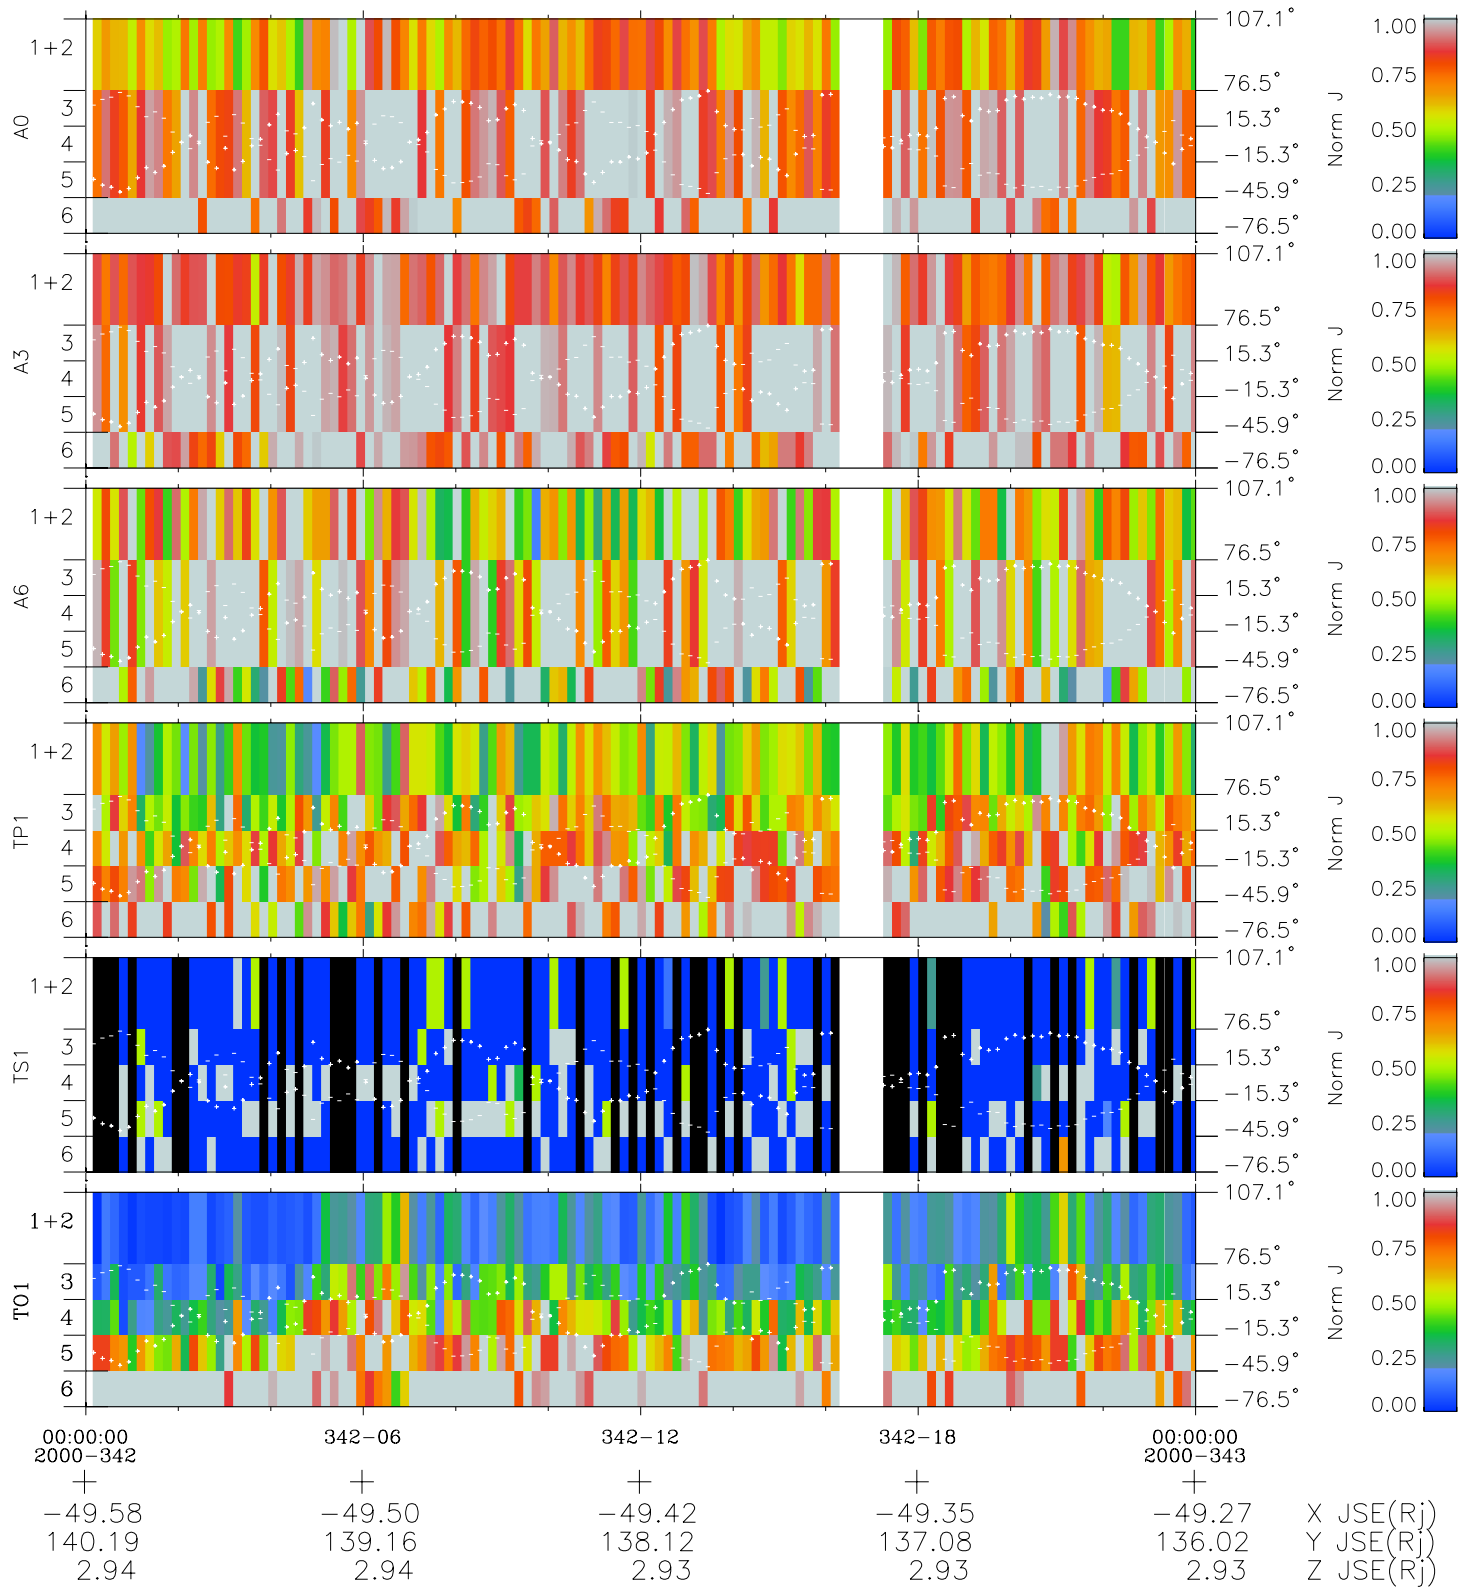

Galileo EPD Real Elevation Anisotropies 00342

Software Version: RTELEV_NORM V 1.20
 Data Production: 18-05-01
 Plot Production: Mon Sep 17 17:55:46 2001
 Color File: wondr3
 Geofactor File: 1.1

- ◇ = Jupiter look direction
- = Corotation look direction