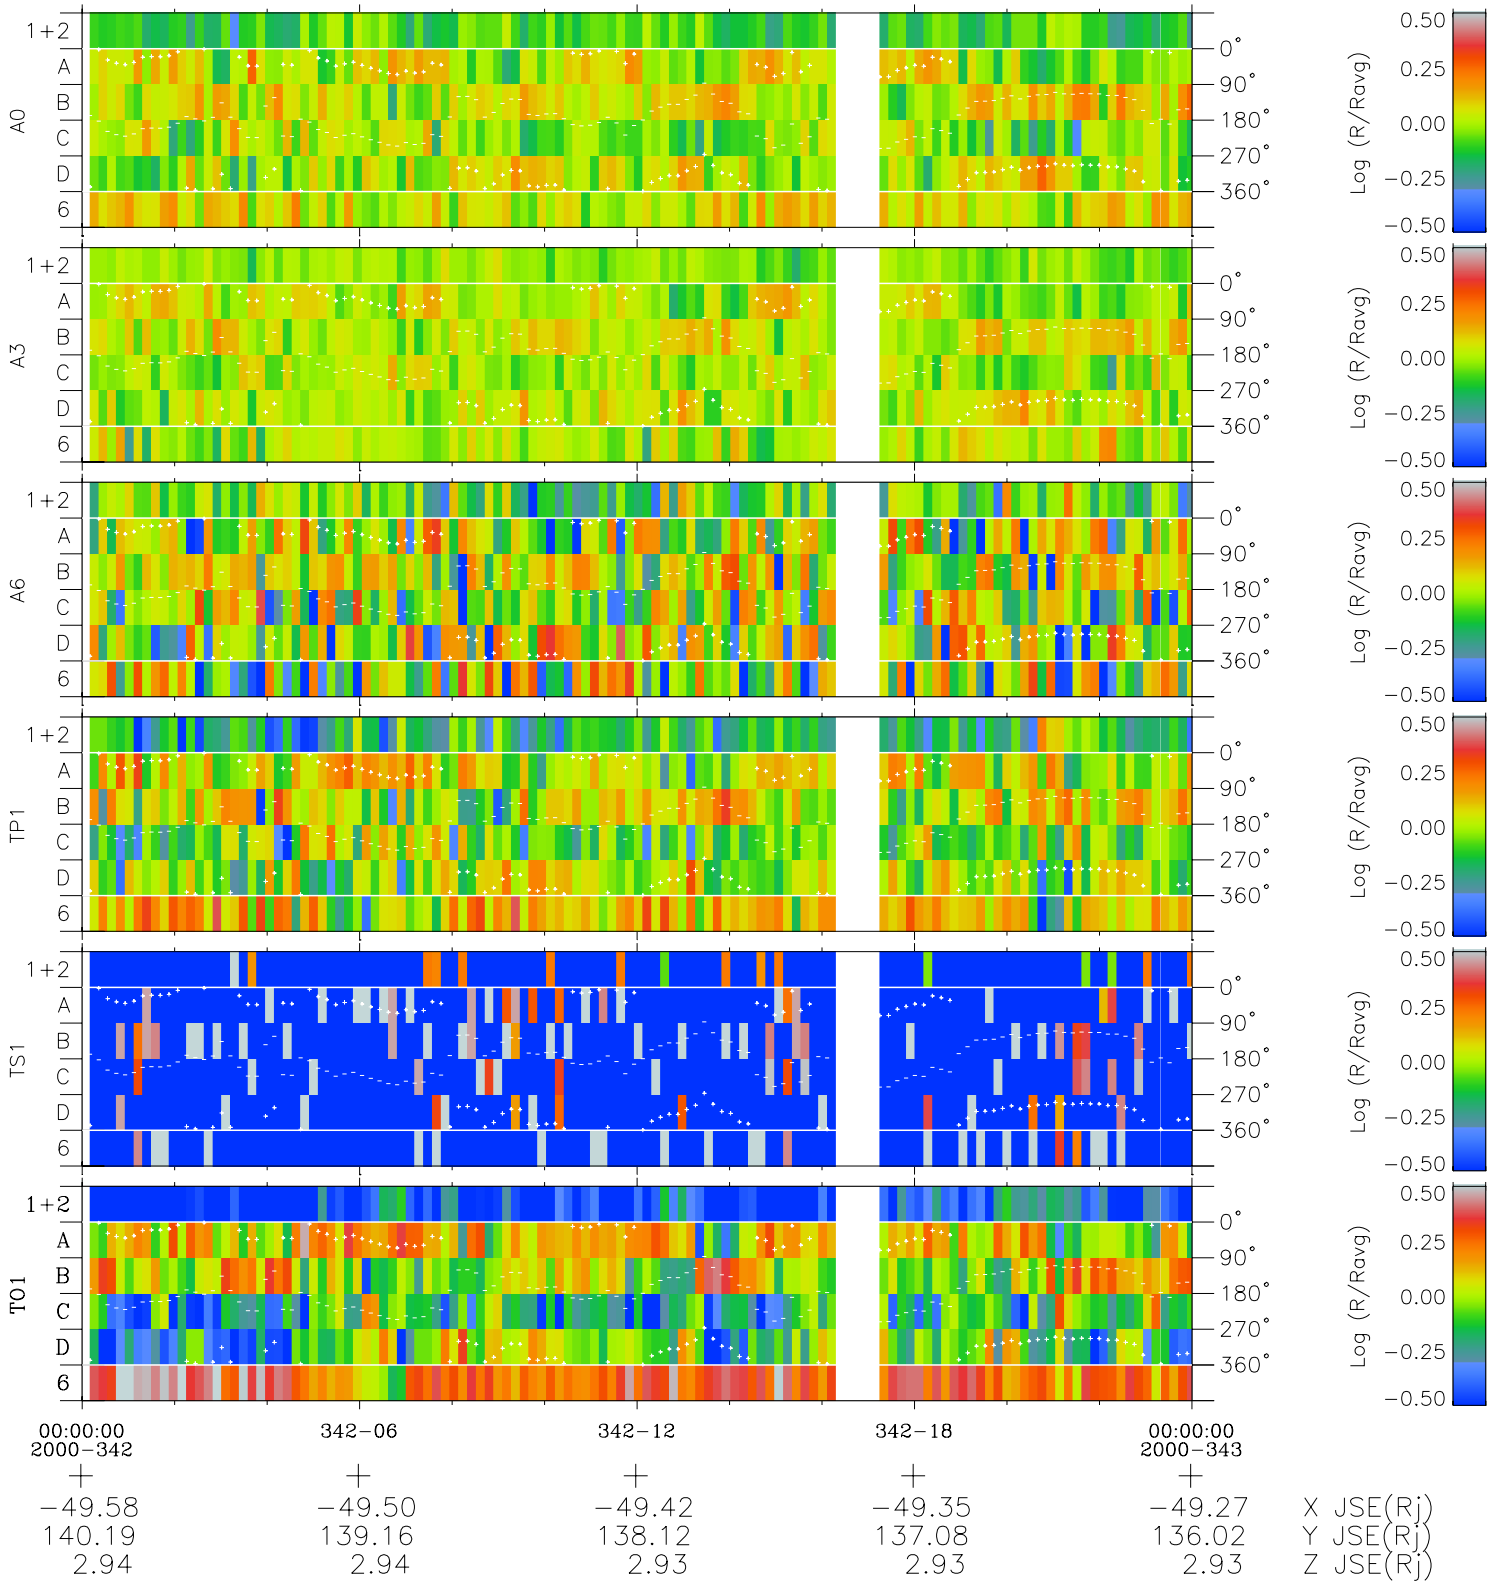

Galileo EPD Real Time Azimuth Anisotropies 00342

Software Version: RTAZIM_MEAN V 1.20
Data Production: 18-05-01
Plot Production: Mon Sep 17 17:55:57 2001
Color File: wondr3
Geofactor File: 1.1

◇ = Jupiter look direction
□ = Corotation look direction