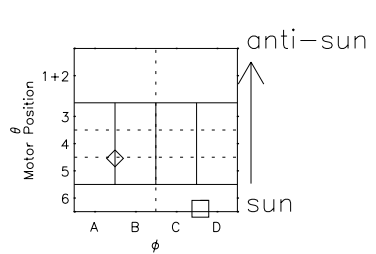

Galileo EPD Real Time Azimuth Anisotropies 00342

Software Version: RTAZIM_MEAN V 1.20
Data Production: 18-05-01
Plot Production: Mon Sep 17 17:55:57 2001
Color File: wondr3
Geofactor File: 1.1

◇ = Jupiter look direction
□ = Corotation look direction