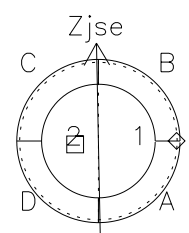

Galileo EPD Real Time Azimuth Anisotropies 00342

Software Version: RTAZIM_MEAN V 1.20
Data Production: 18-05-01
Plot Production: Mon Sep 17 17:55:57 2001
Color File: wondr3
Geofactor File: 1.1

◇ = Jupiter look direction
□ = Corotation look direction