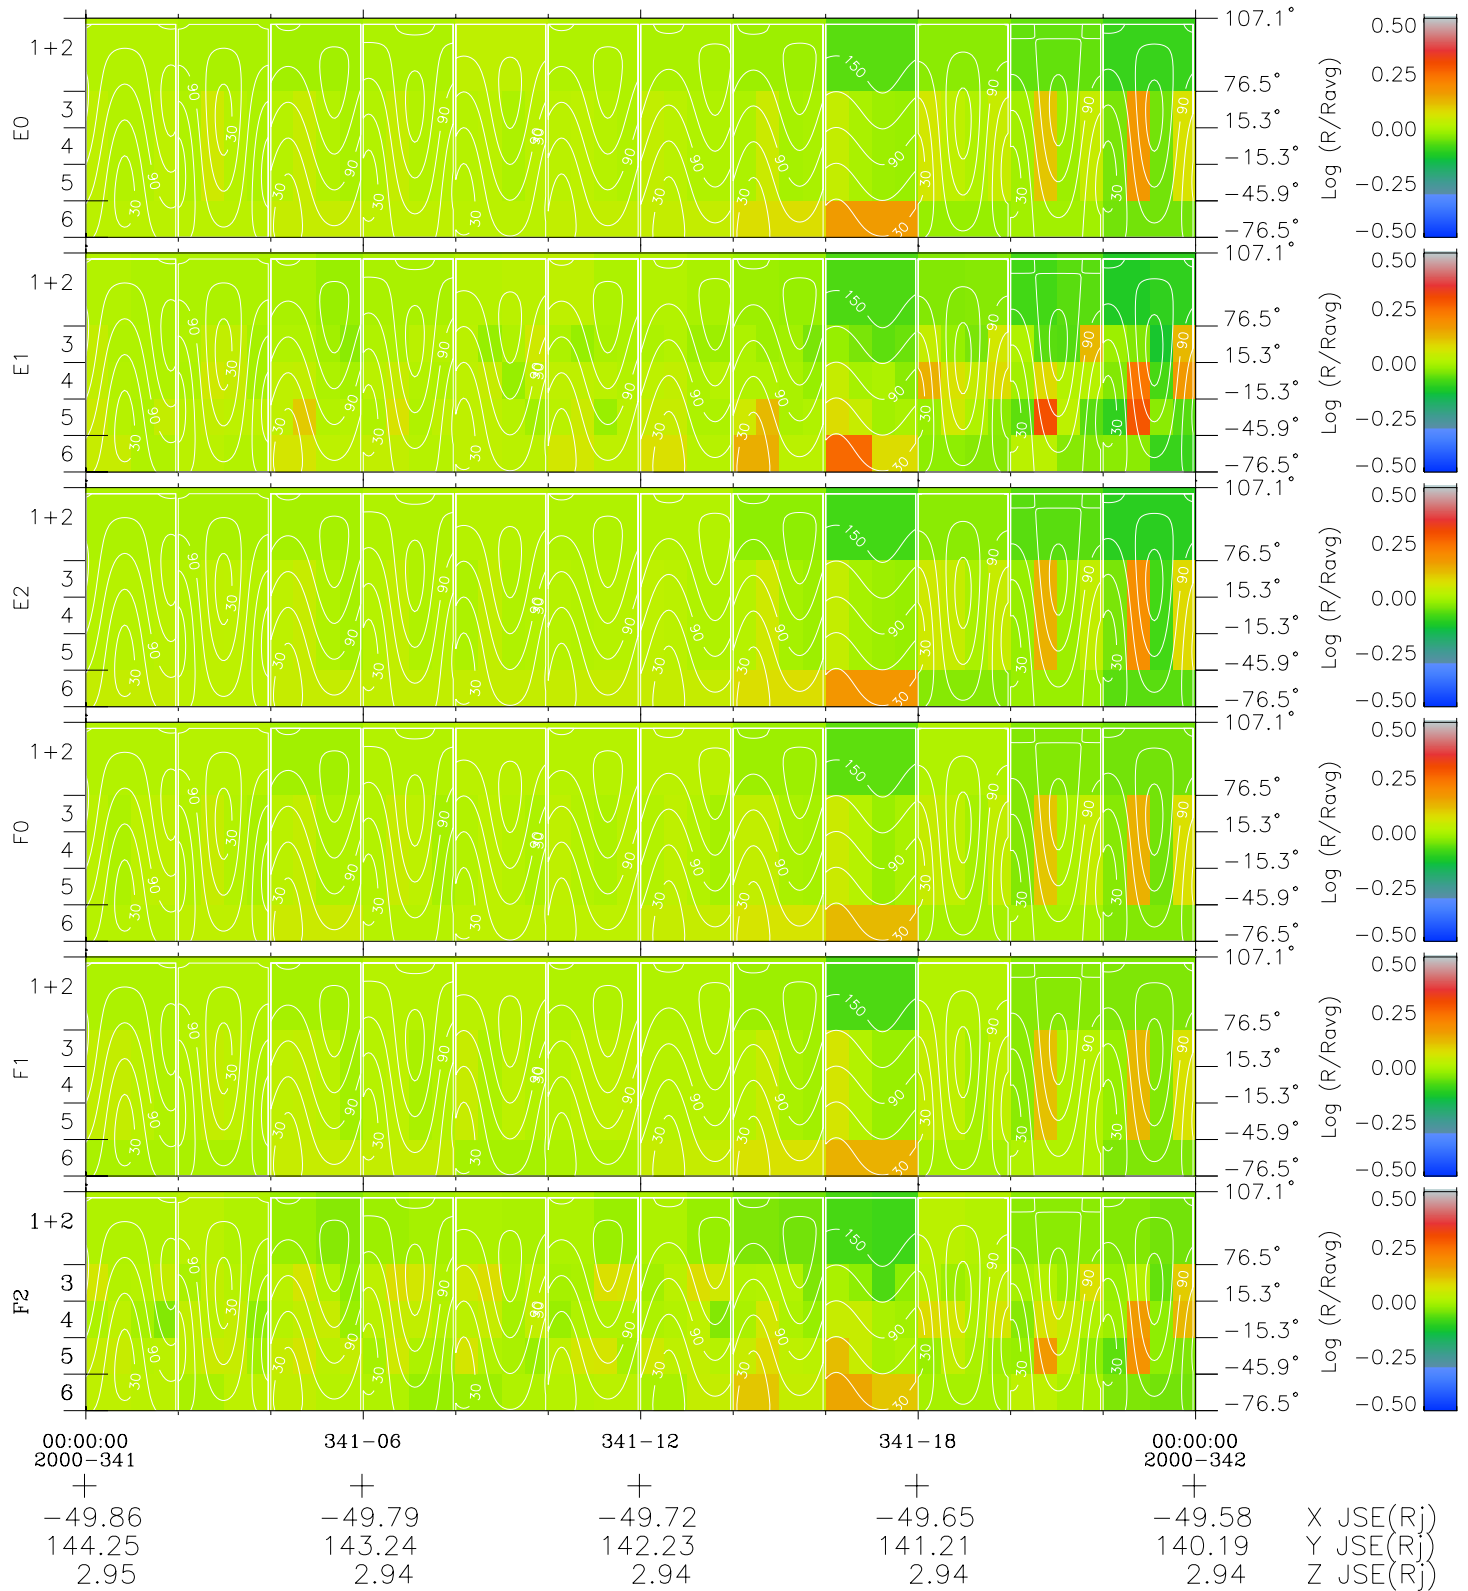

# Galileo EPD Real Time All-Sky Anisotropies 00341

Software Version: RTSKY\_MEAN V 1.20  
 Data Production: 18-05-01  
 Plot Production: Mon Sep 17 17:46:43 2001  
 Color File: wondr3  
 Geofactor File: 1.1

- ◇ = Jupiter look direction
- = Corotation look direction