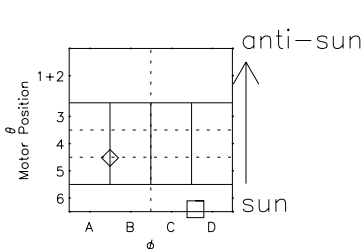

Galileo EPD Real Elevation Anisotropies 00341

Software Version: RTELEV_MEAN V 1.20
 Data Production: 18-05-01
 Plot Production: Mon Sep 17 17:47:24 2001
 Color File: wondr3
 Geofactor File: 1.1

- ◇ = Jupiter look direction
- = Corotation look direction