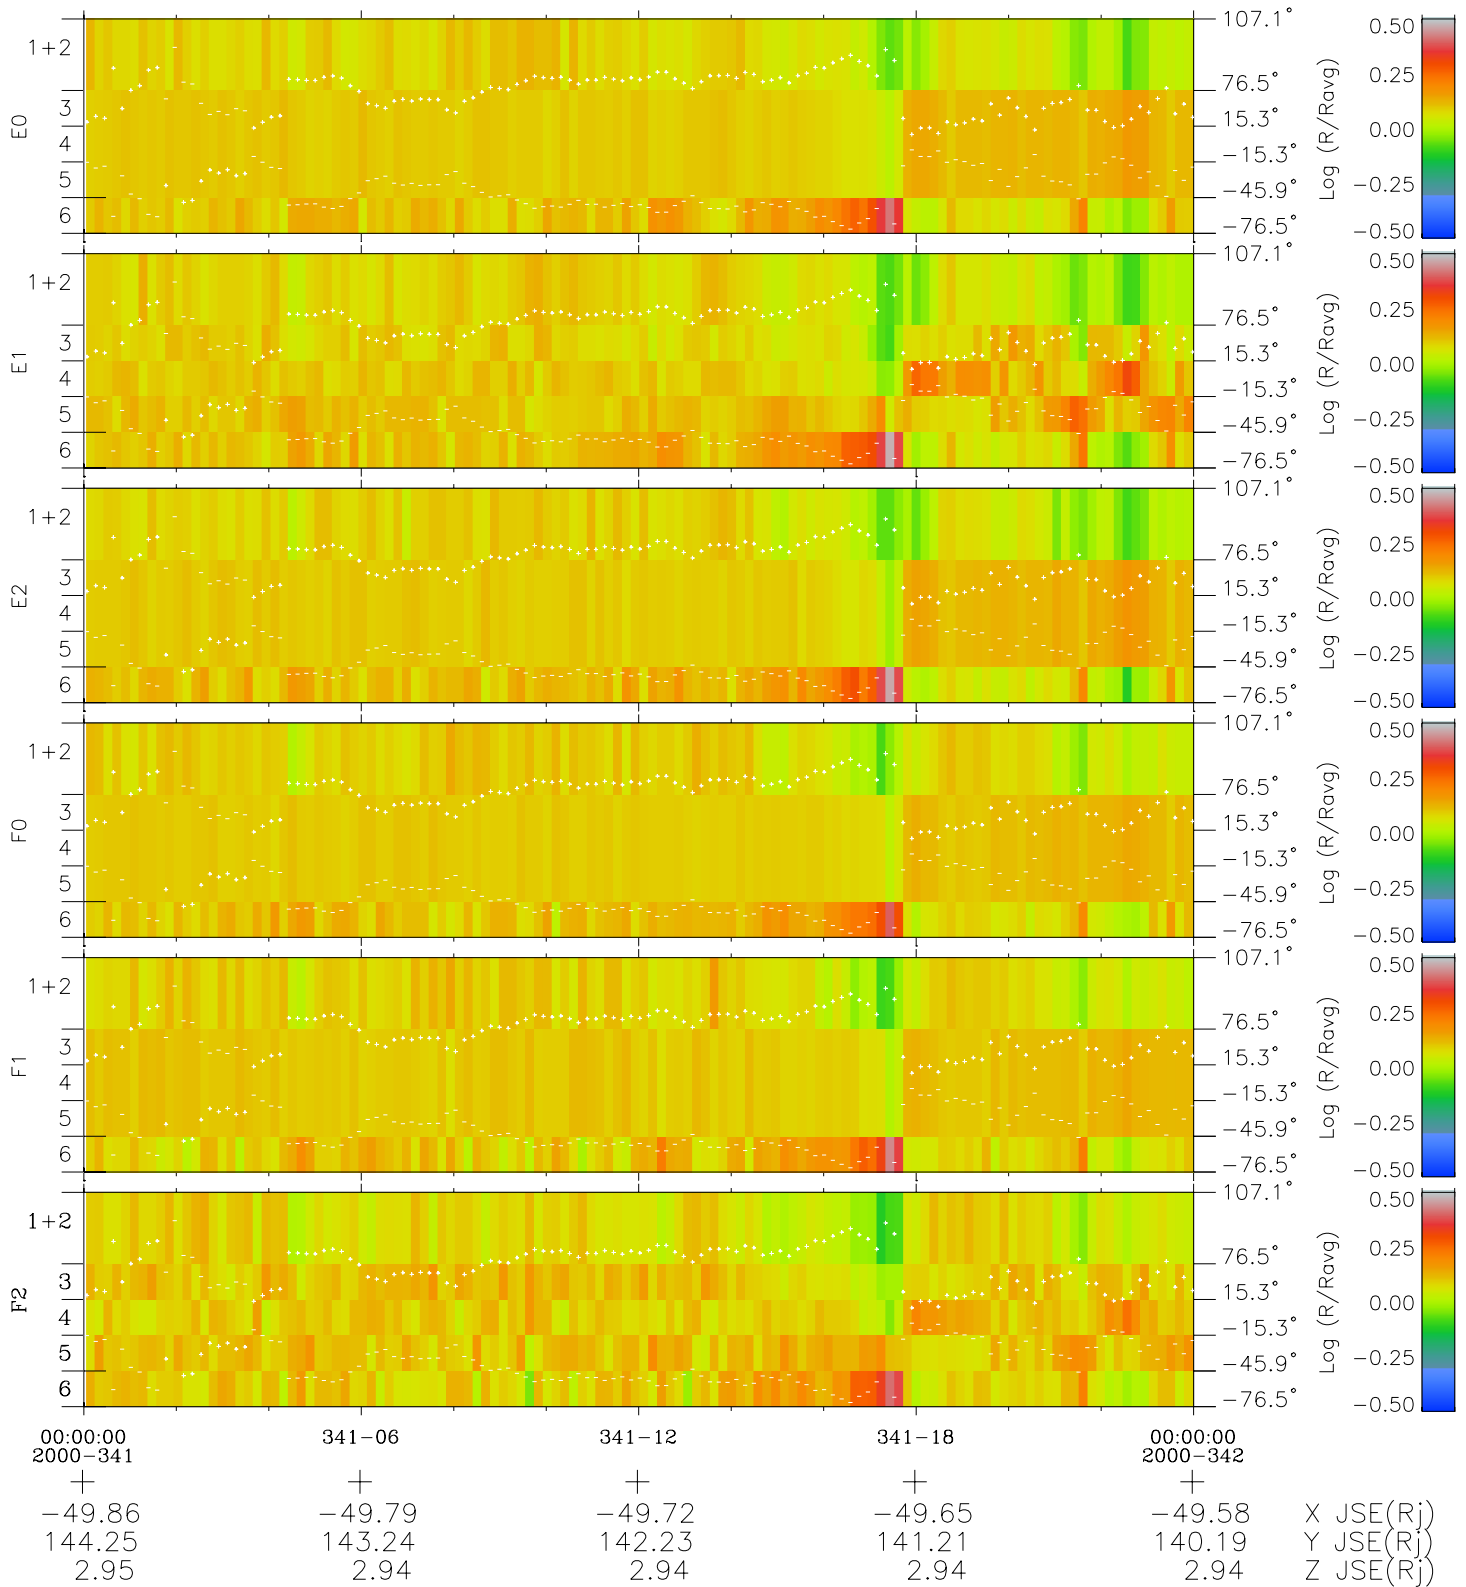

Galileo EPD Real Elevation Anisotropies 00341

Software Version: RTELEV_MEAN V 1.20
 Data Production: 18-05-01
 Plot Production: Mon Sep 17 17:47:24 2001
 Color File: wondr3
 Geofactor File: 1.1

- ◇ = Jupiter look direction
- = Corotation look direction