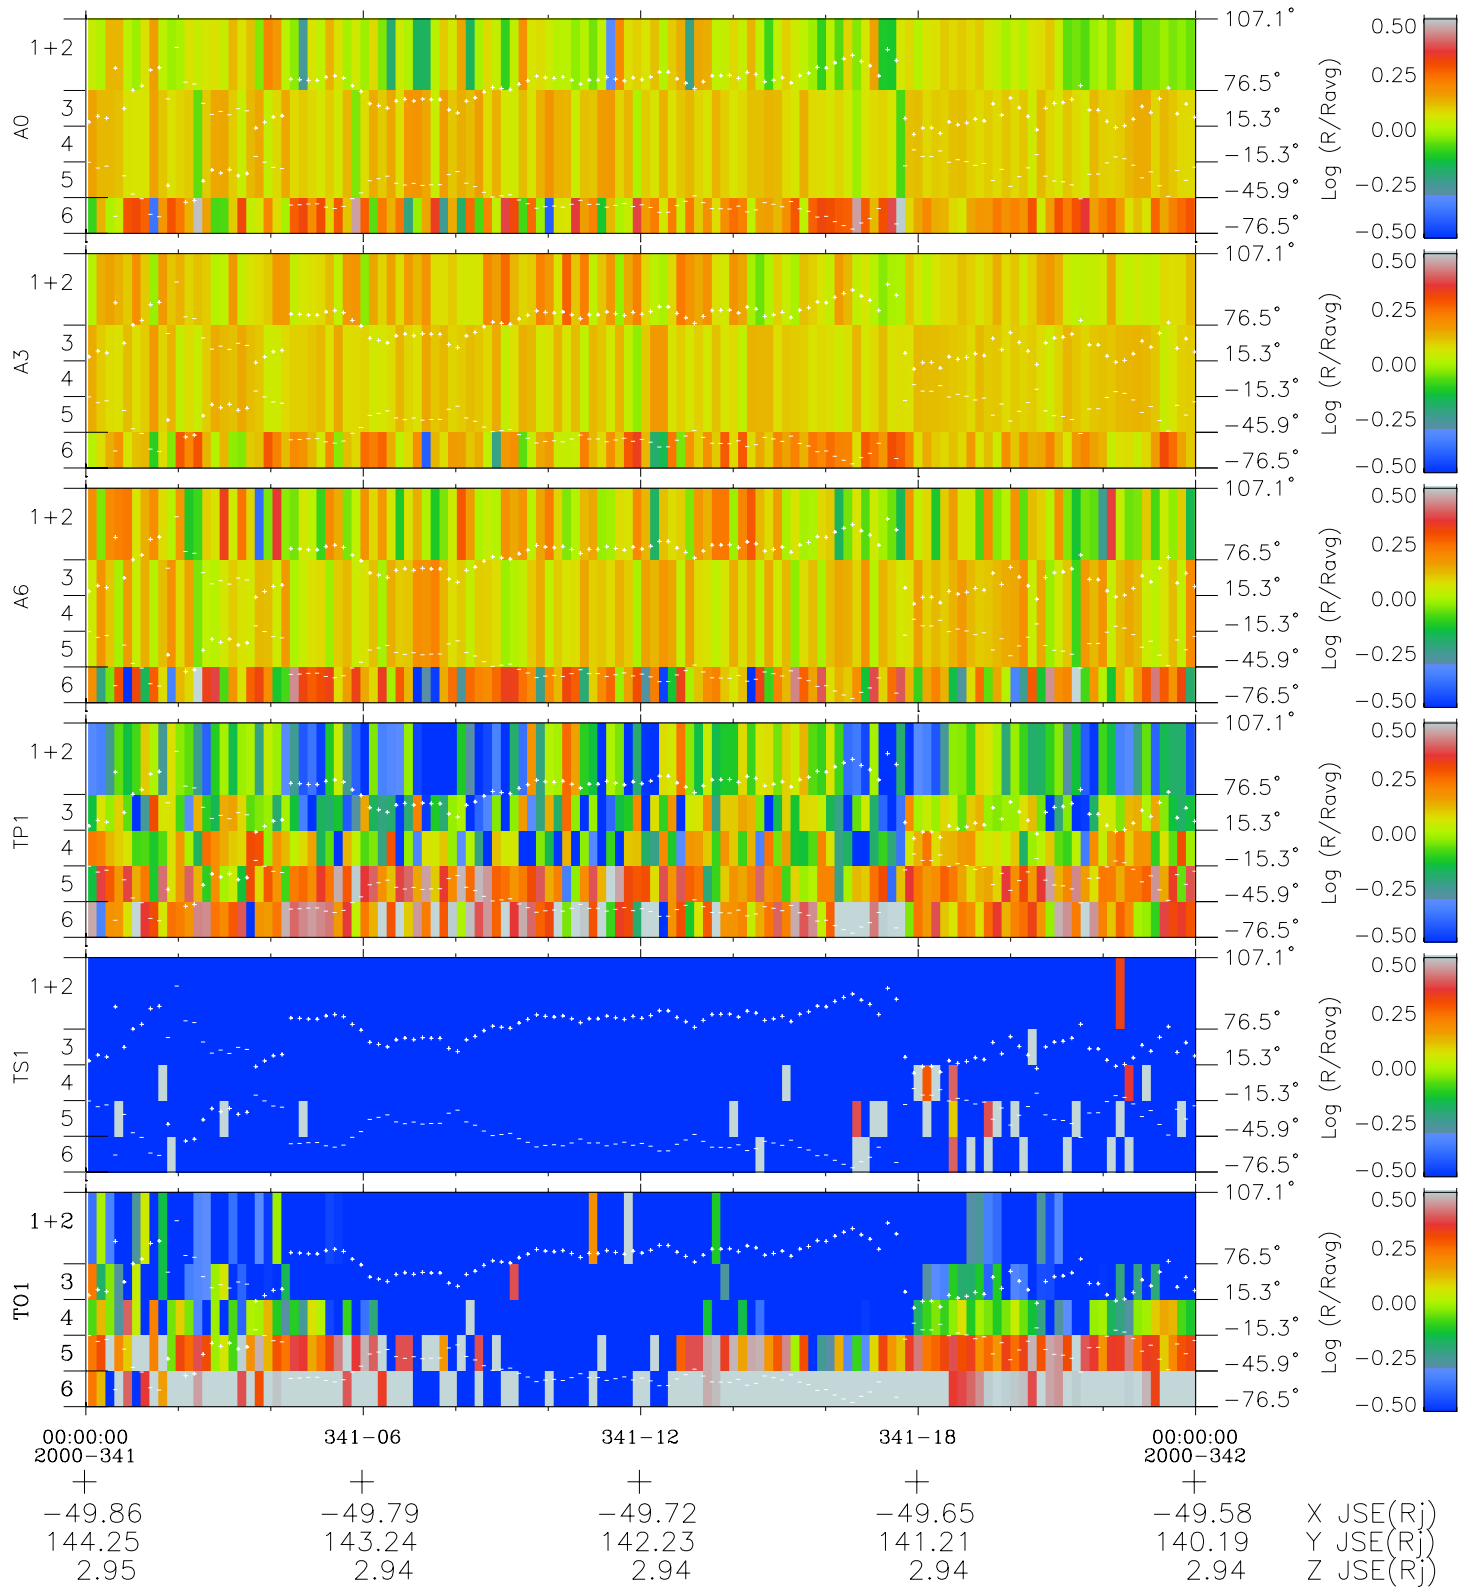

# Galileo EPD Real Elevation Anisotropies 00341

Software Version: RTELEV\_MEAN V 1.20  
 Data Production: 18-05-01  
 Plot Production: Mon Sep 17 17:47:18 2001  
 Color File: wondr3  
 Geofactor File: 1.1

- ◇ = Jupiter look direction
- = Corotation look direction