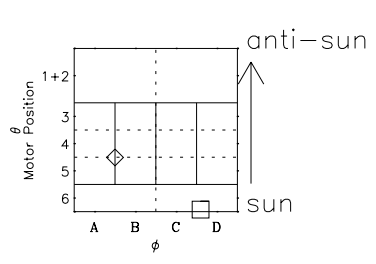

Galileo EPD Real Time Omni Spectrum 00340

Software Version: RTSPEC_OMNI V 1.20
 Data Production: 18-05-01
 Plot Production: Mon Sep 17 17:38:27 2001
 Color File: wondr3
 Geofactor File: 1.1

◇ = Jupiter look direction
 □ = Corotation look direction