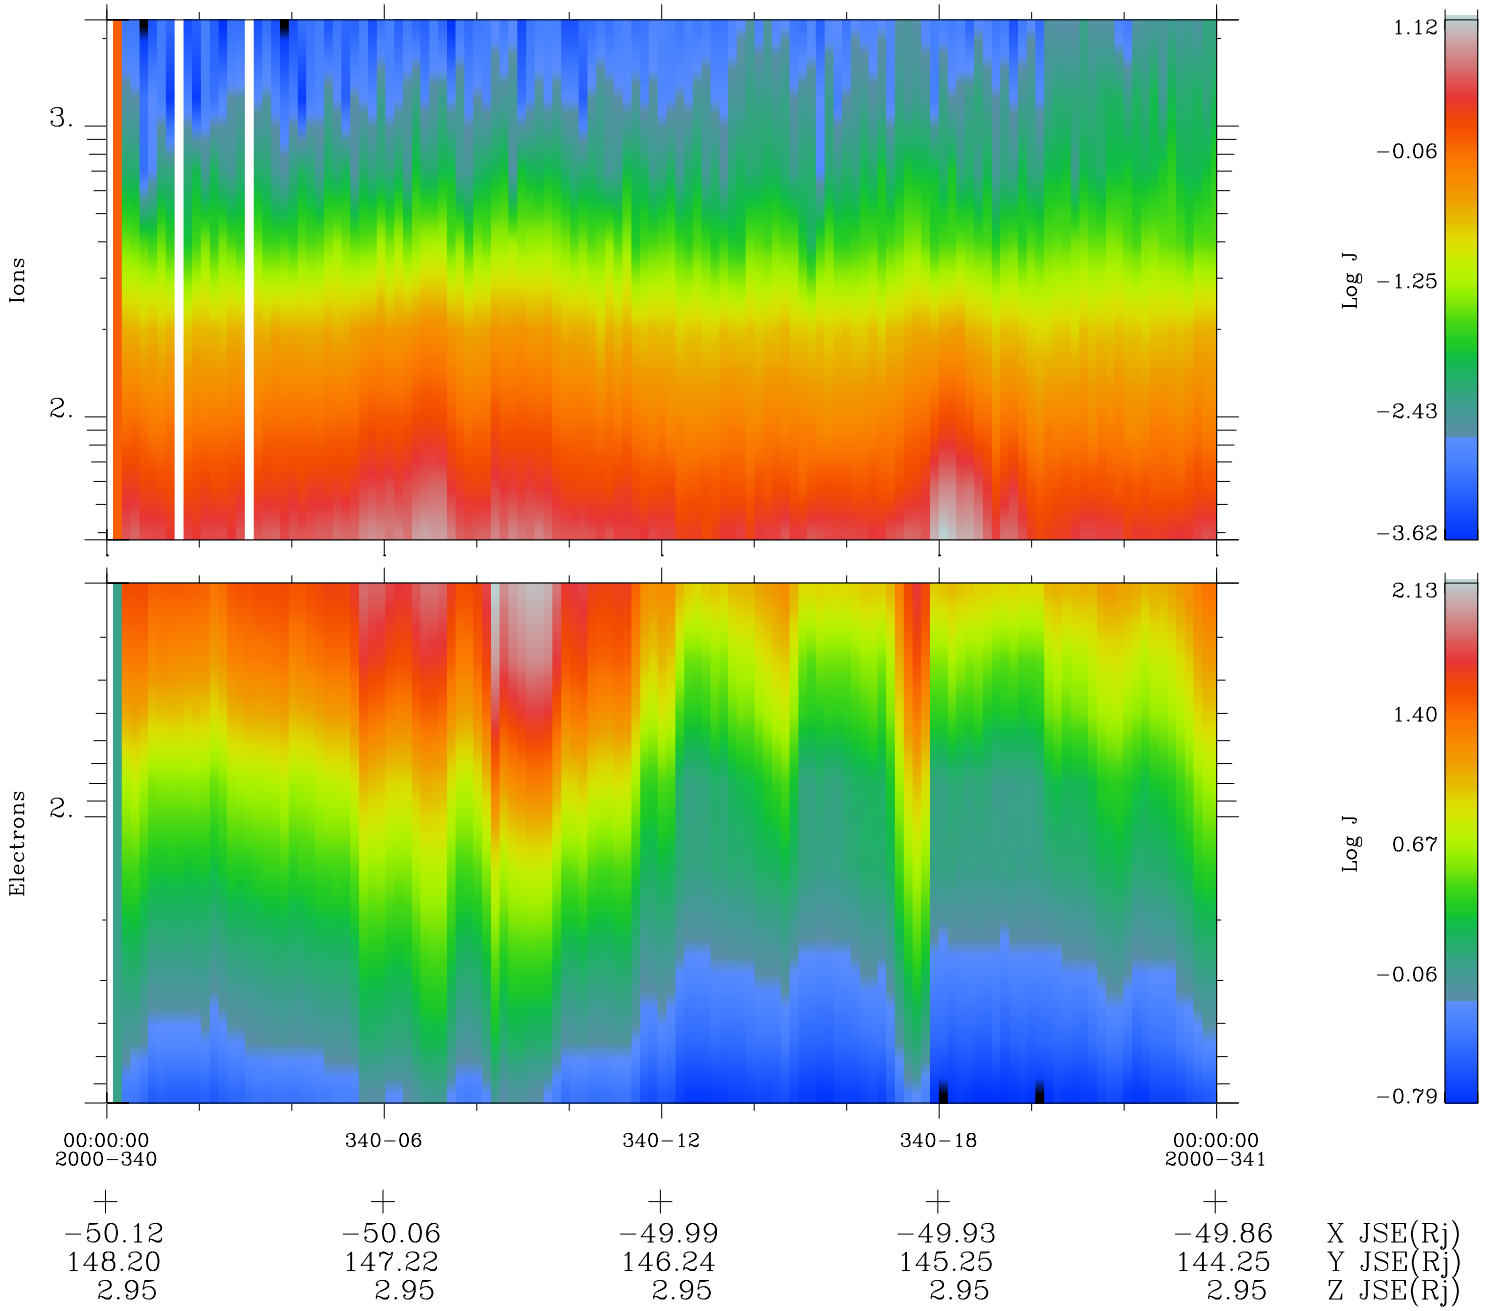

Galileo EPD Real Time Omni Spectrum 00340

Software Version: RTSPEC_OMNI V 1.20
 Data Production: 18-05-01
 Plot Production: Mon Sep 17 17:38:27 2001
 Color File: wondr3
 Geofactor File: 1.1

◇ = Jupiter look direction
 □ = Corotation look direction