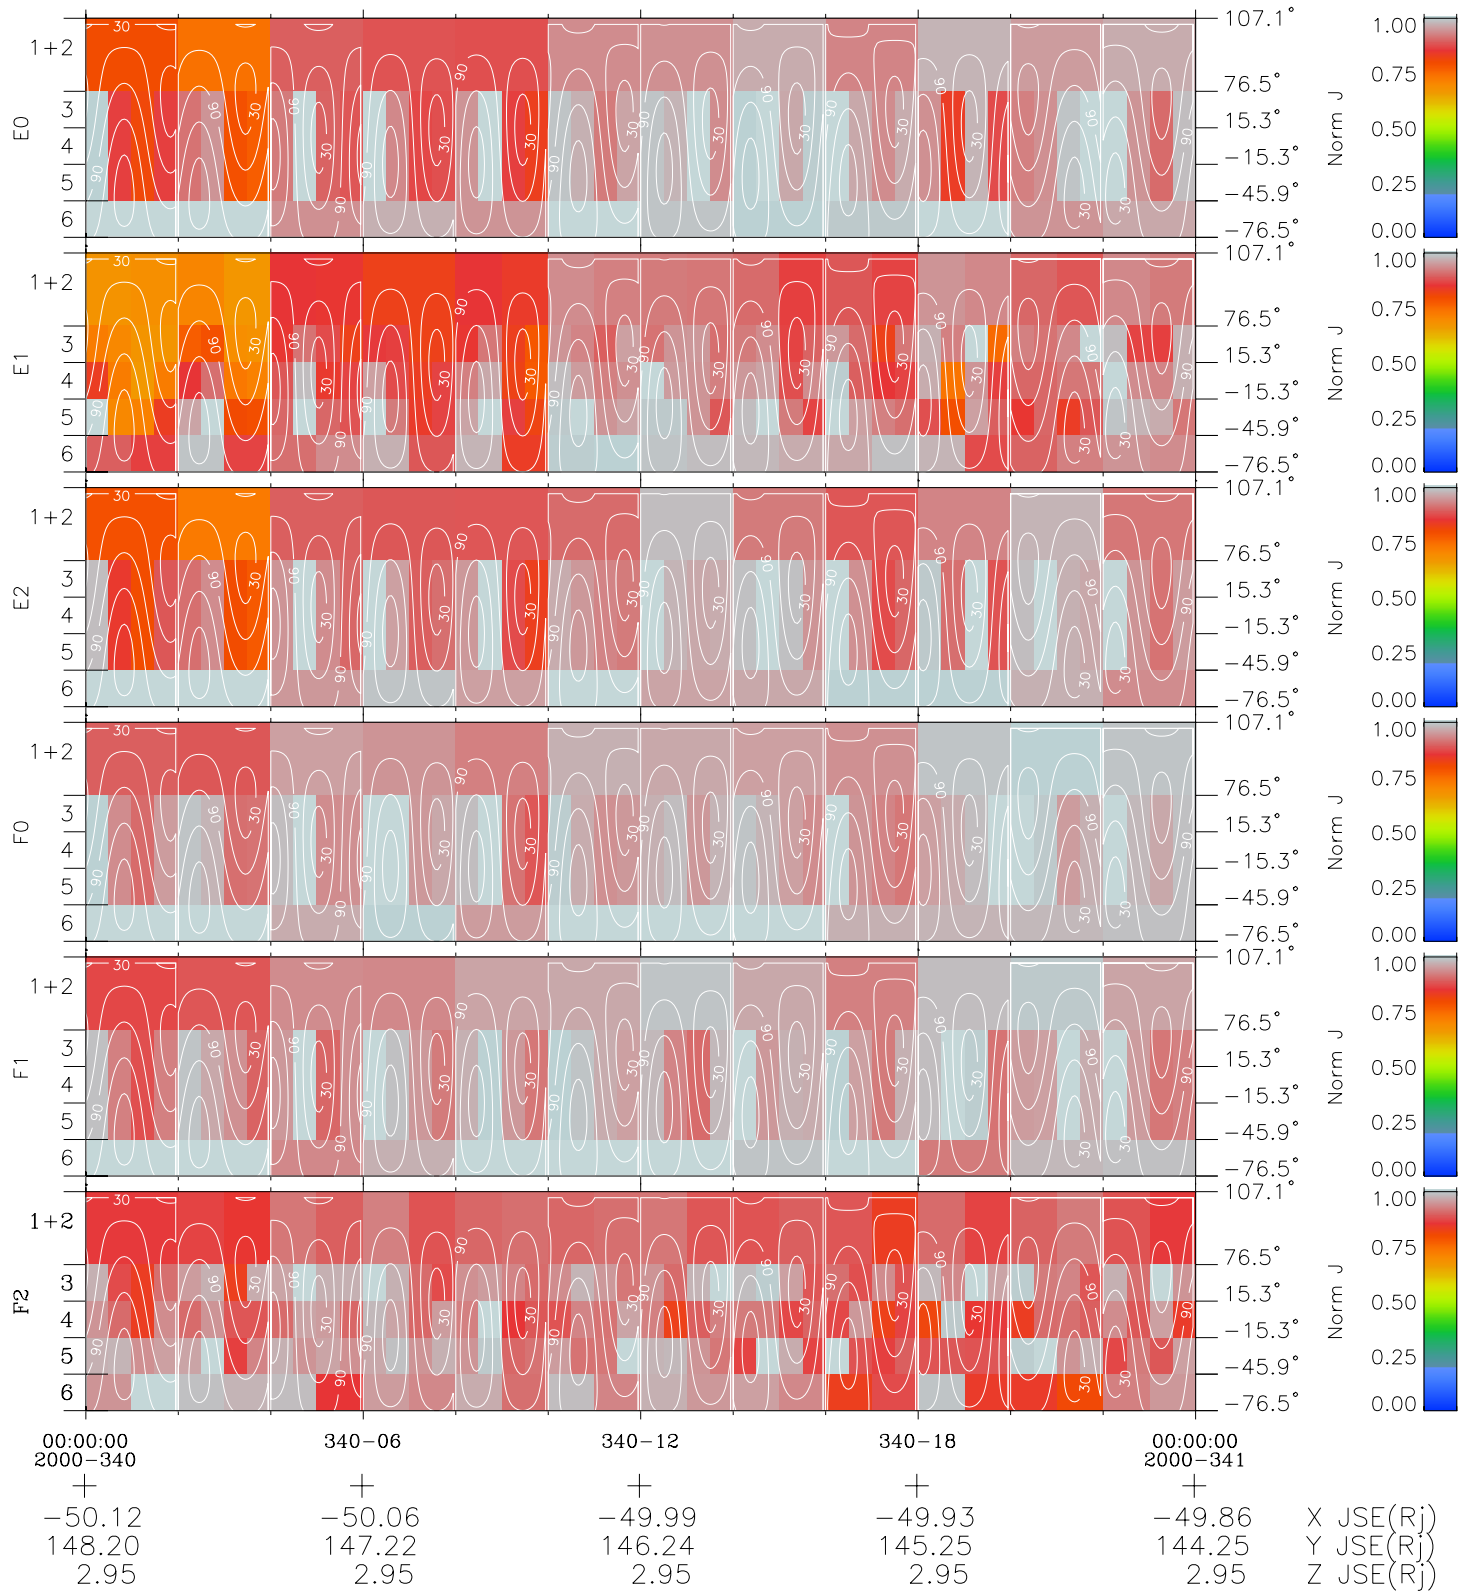

Galileo EPD Real Time All-Sky Anisotropies 00340

Software Version: RTSKY_NORM V 1.20
 Data Production: 18-05-01
 Plot Production: Mon Sep 17 17:39:10 2001
 Color File: wondr3
 Geofactor File: 1.1

- ◇ = Jupiter look direction
- = Corotation look direction