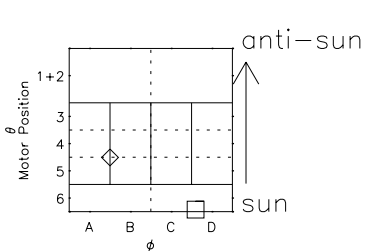

Galileo EPD Real Time All-Sky Anisotropies 00340

Software Version: RTSKY_NORM V 1.20
 Data Production: 18-05-01
 Plot Production: Mon Sep 17 17:39:10 2001
 Color File: wondr3
 Geofactor File: 1.1

- ◇ = Jupiter look direction
- = Corotation look direction