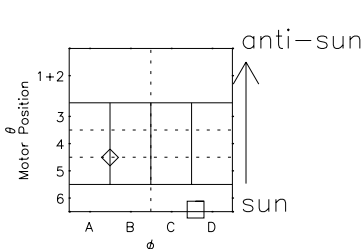

Galileo EPD Real Time All-Sky Anisotropies 00340

Software Version: RTSKY_NORM V 1.20
 Data Production: 18-05-01
 Plot Production: Mon Sep 17 17:39:03 2001
 Color File: wondr3
 Geofactor File: 1.1

- ◇ = Jupiter look direction
- = Corotation look direction