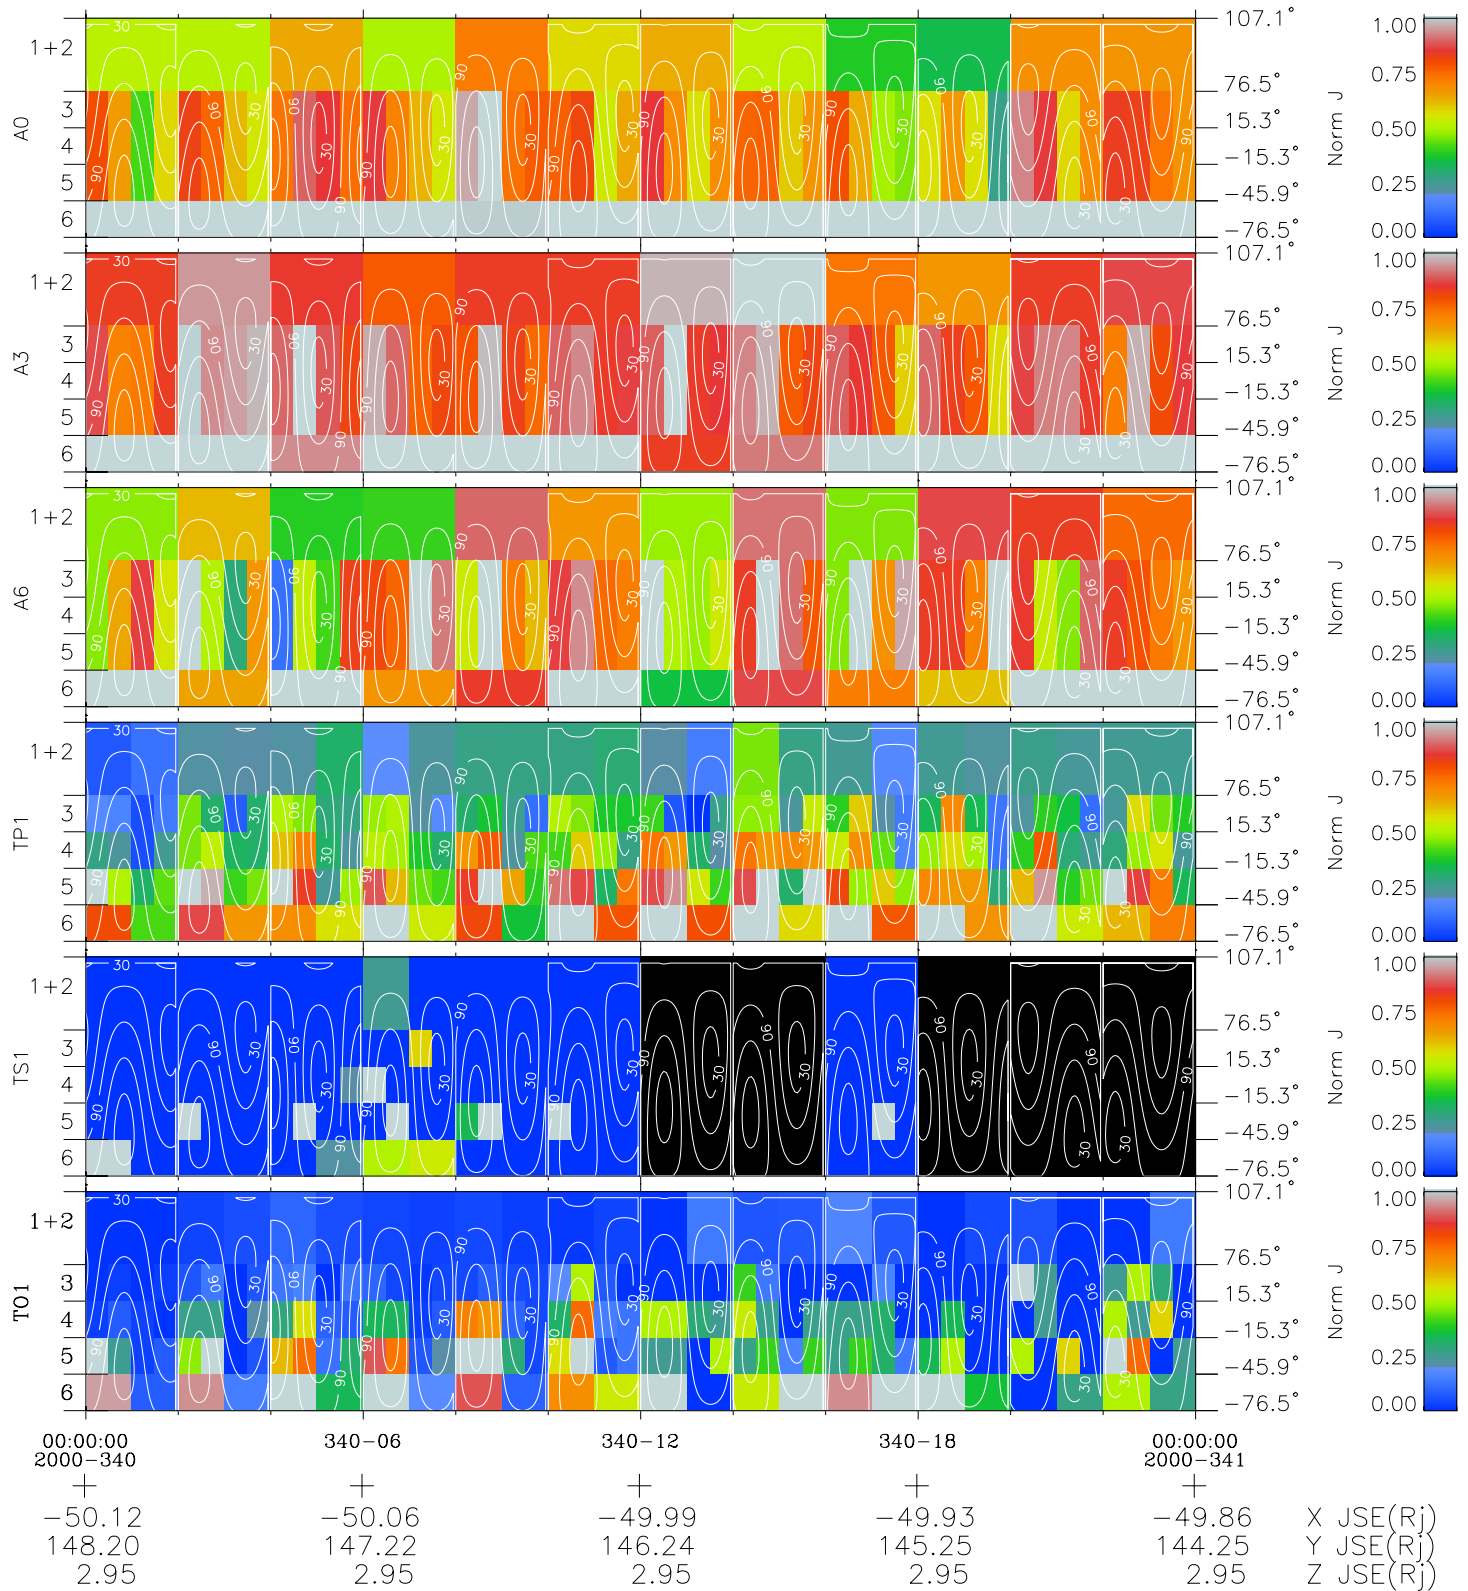

Galileo EPD Real Time All-Sky Anisotropies 00340

Software Version: RTSKY_NORM V 1.20
 Data Production: 18-05-01
 Plot Production: Mon Sep 17 17:39:03 2001
 Color File: wondr3
 Geofactor File: 1.1

- ◇ = Jupiter look direction
- = Corotation look direction