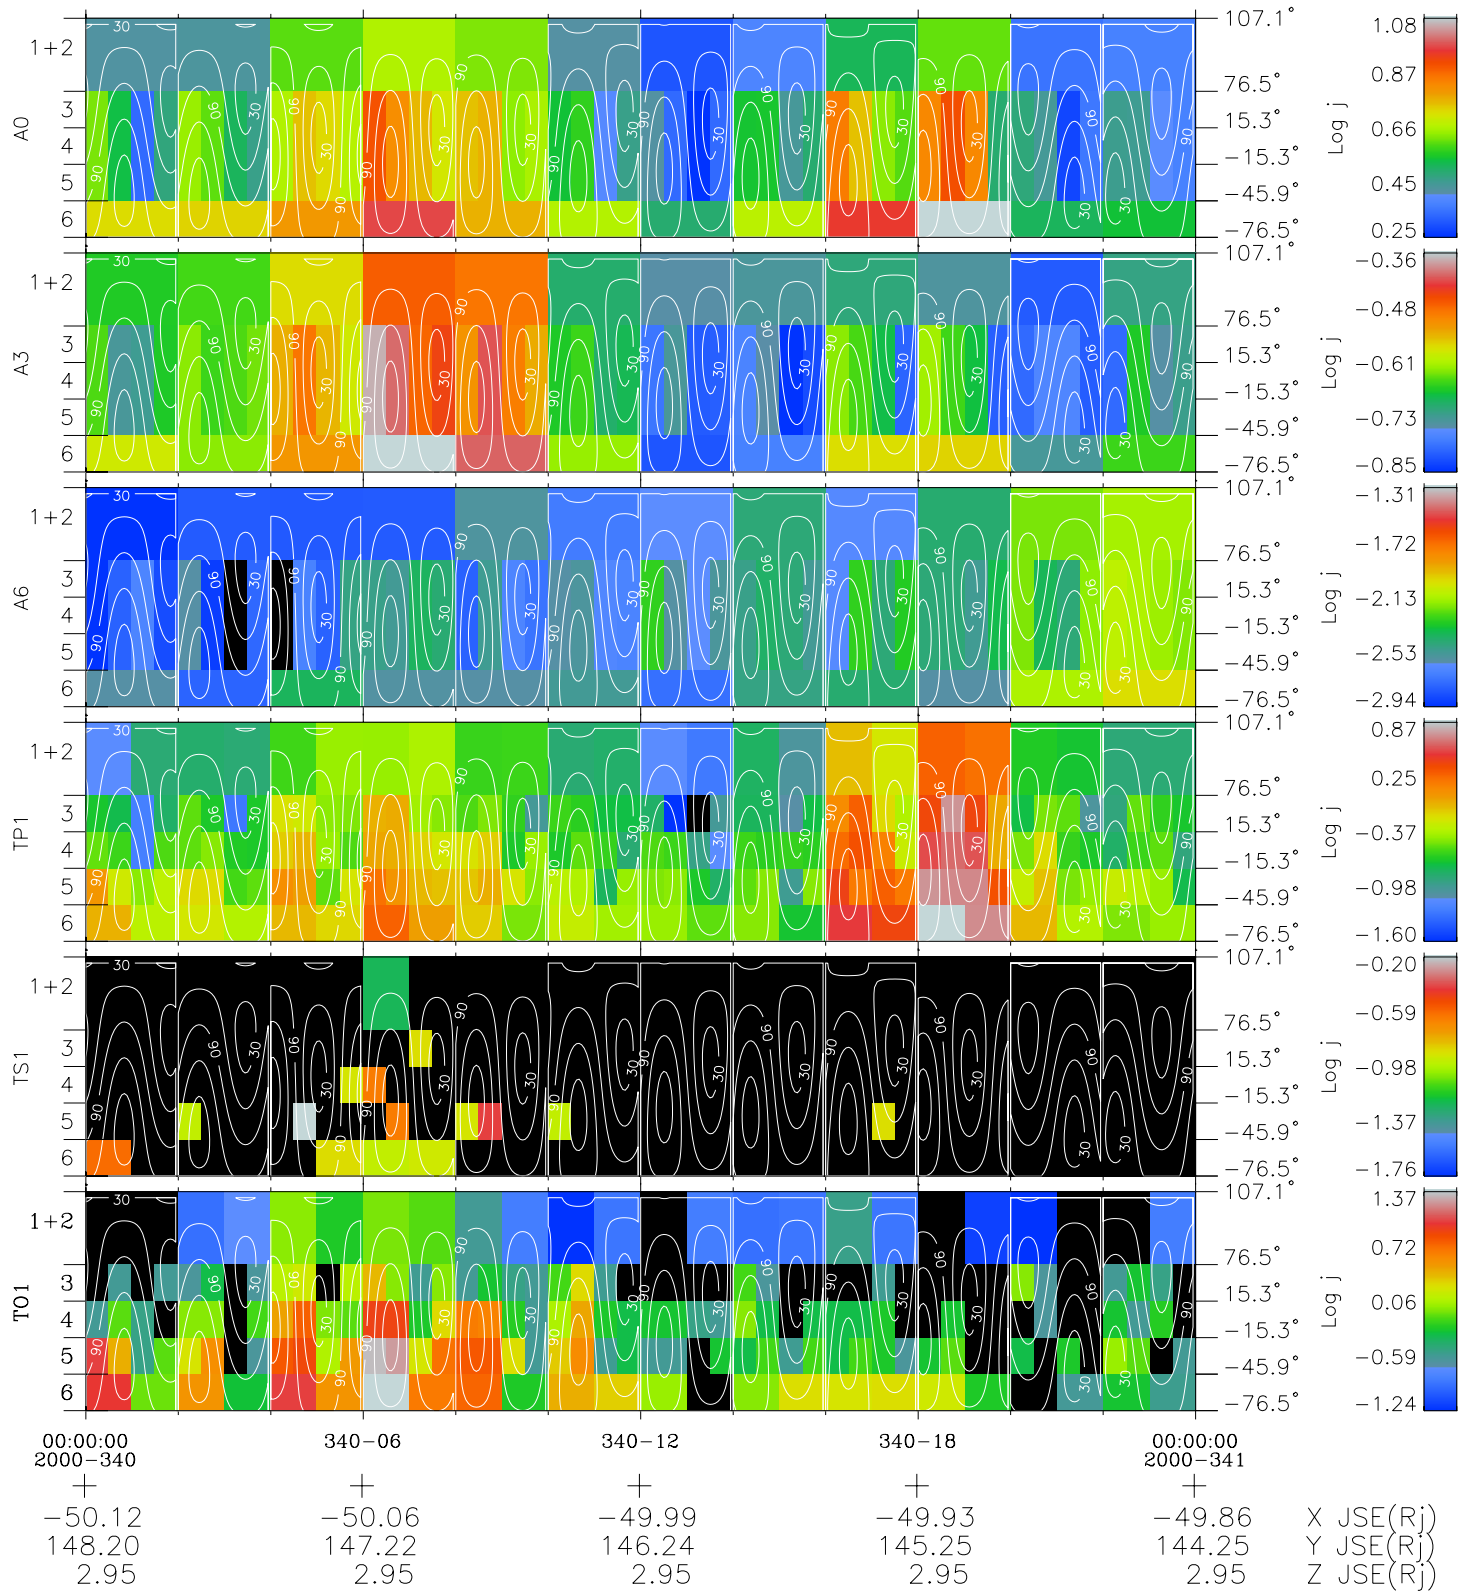

Galileo EPD Real Time All-Sky Anisotropies 00340

Software Version: RTSKY_FLUX V 1.20
 Data Production: 18-05-01
 Plot Production: Mon Sep 17 17:38:49 2001
 Color File: wondr3
 Geofactor File: 1.1

- ◇ = Jupiter look direction
- = Corotation look direction