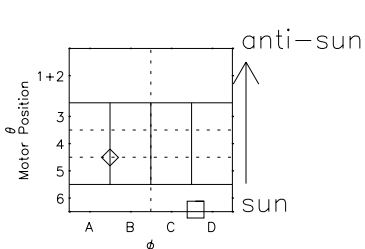

Galileo EPD Real Time All-Sky Anisotropies 00340

Software Version: RTSKY_FLUX V 1.20
 Data Production: 18-05-01
 Plot Production: Mon Sep 17 17:38:49 2001
 Color File: wondr3
 Geofactor File: 1.1

- ◇ = Jupiter look direction
- = Corotation look direction