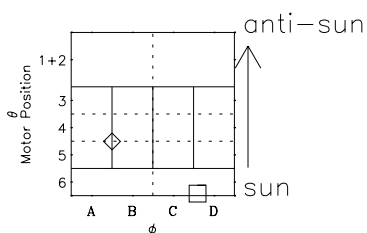

Galileo EPD Real-Time Six-Sector 00340

Software Version: RTLINE_R6 V 1.20
Data Production: 18-05-01
Plot Production: Mon Sep 17 17:40:30 2001

◇ = Jupiter look direction
□ = Corotation look direction