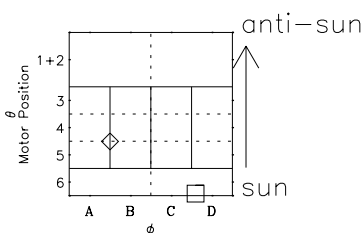

Galileo EPD Real-Time Six-Sector 00340

Software Version: RTLINE_R6 V 1.20
Data Production: 18-05-01
Plot Production: Mon Sep 17 17:40:29 2001

◇ = Jupiter look direction
□ = Corotation look direction