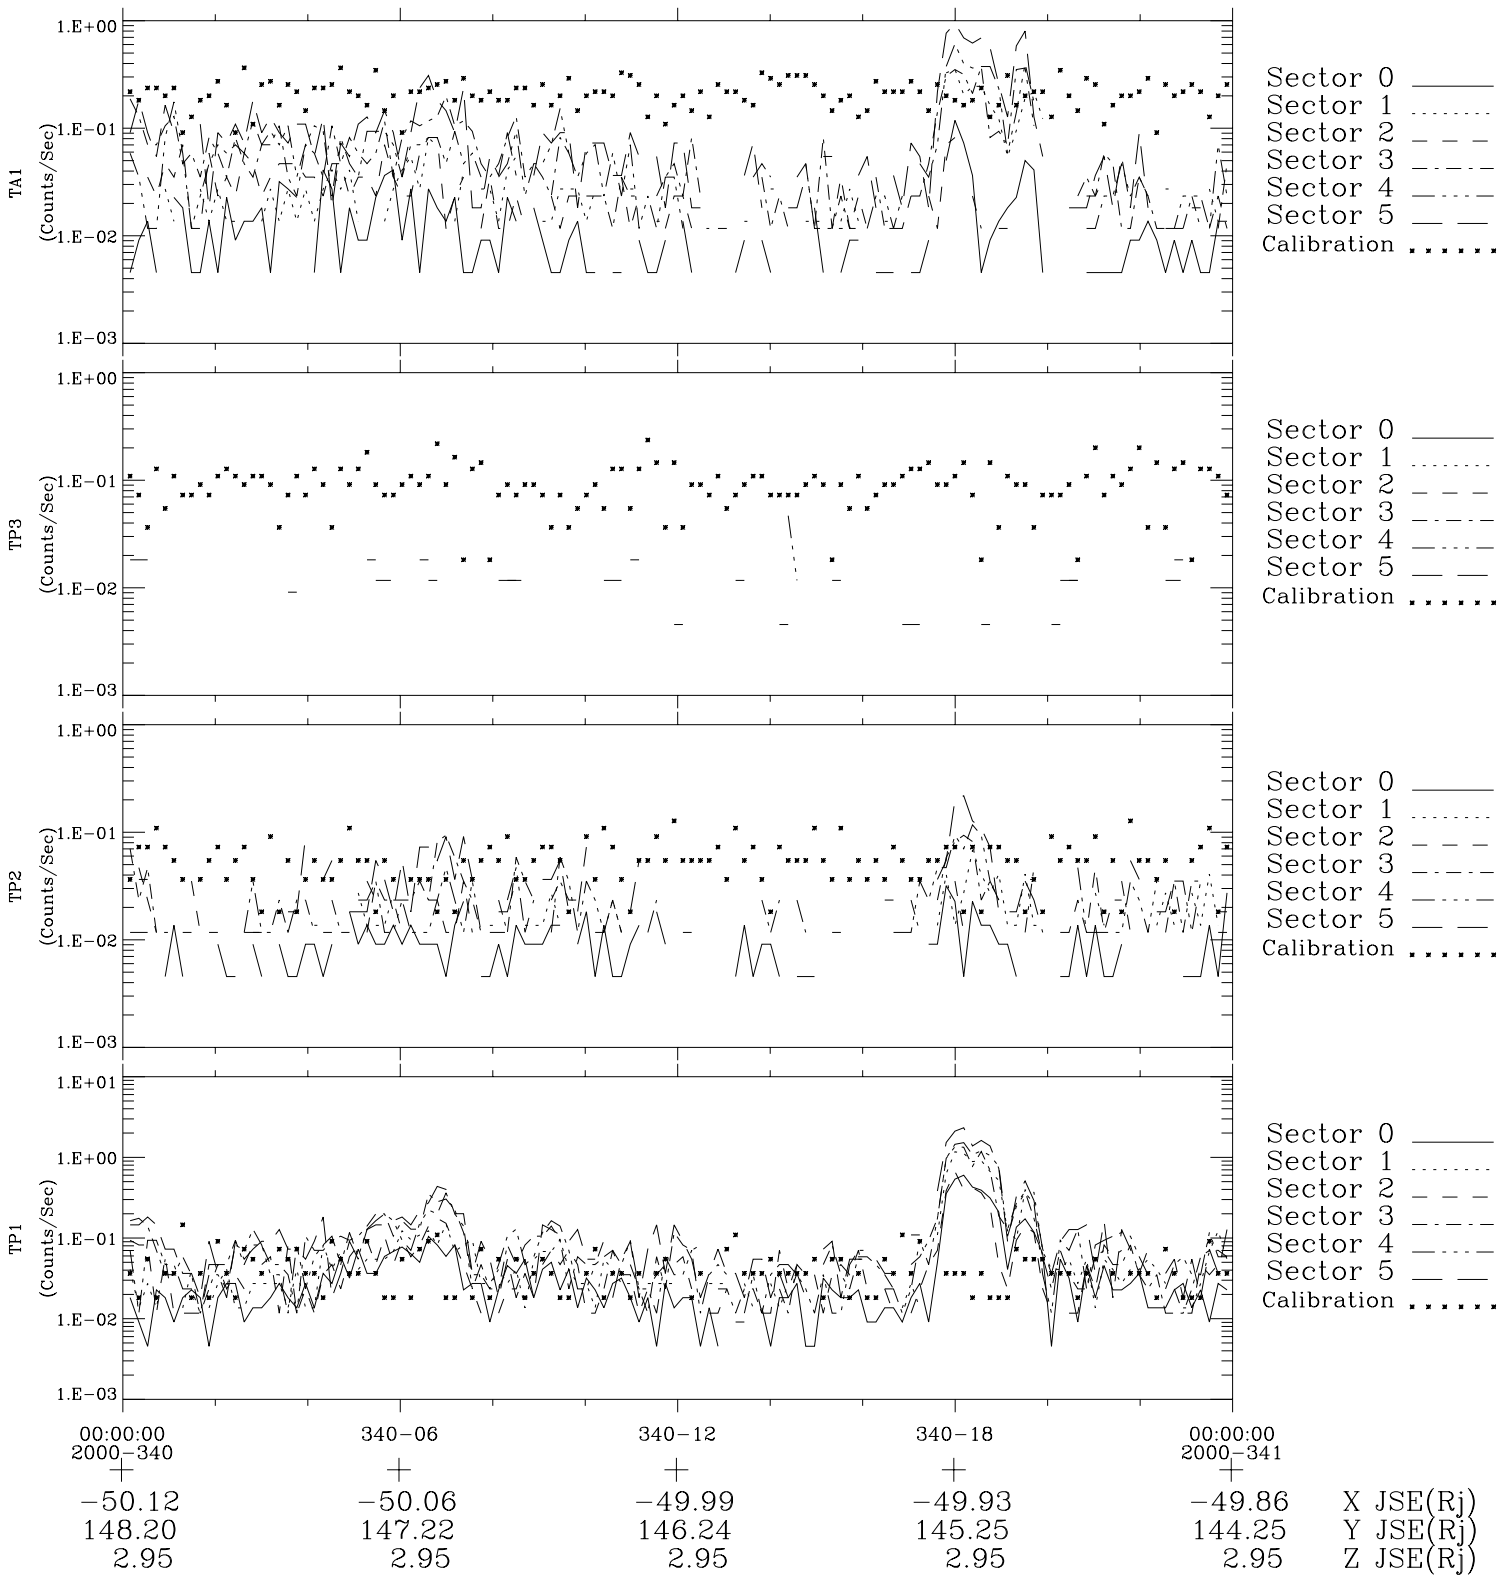

Galileo EPD Real-Time Six-Sector 00340

Software Version: RTLINE_R6 V 1.20
Data Production: 18-05-01
Plot Production: Mon Sep 17 17:40:29 2001

◇ = Jupiter look direction
□ = Corotation look direction