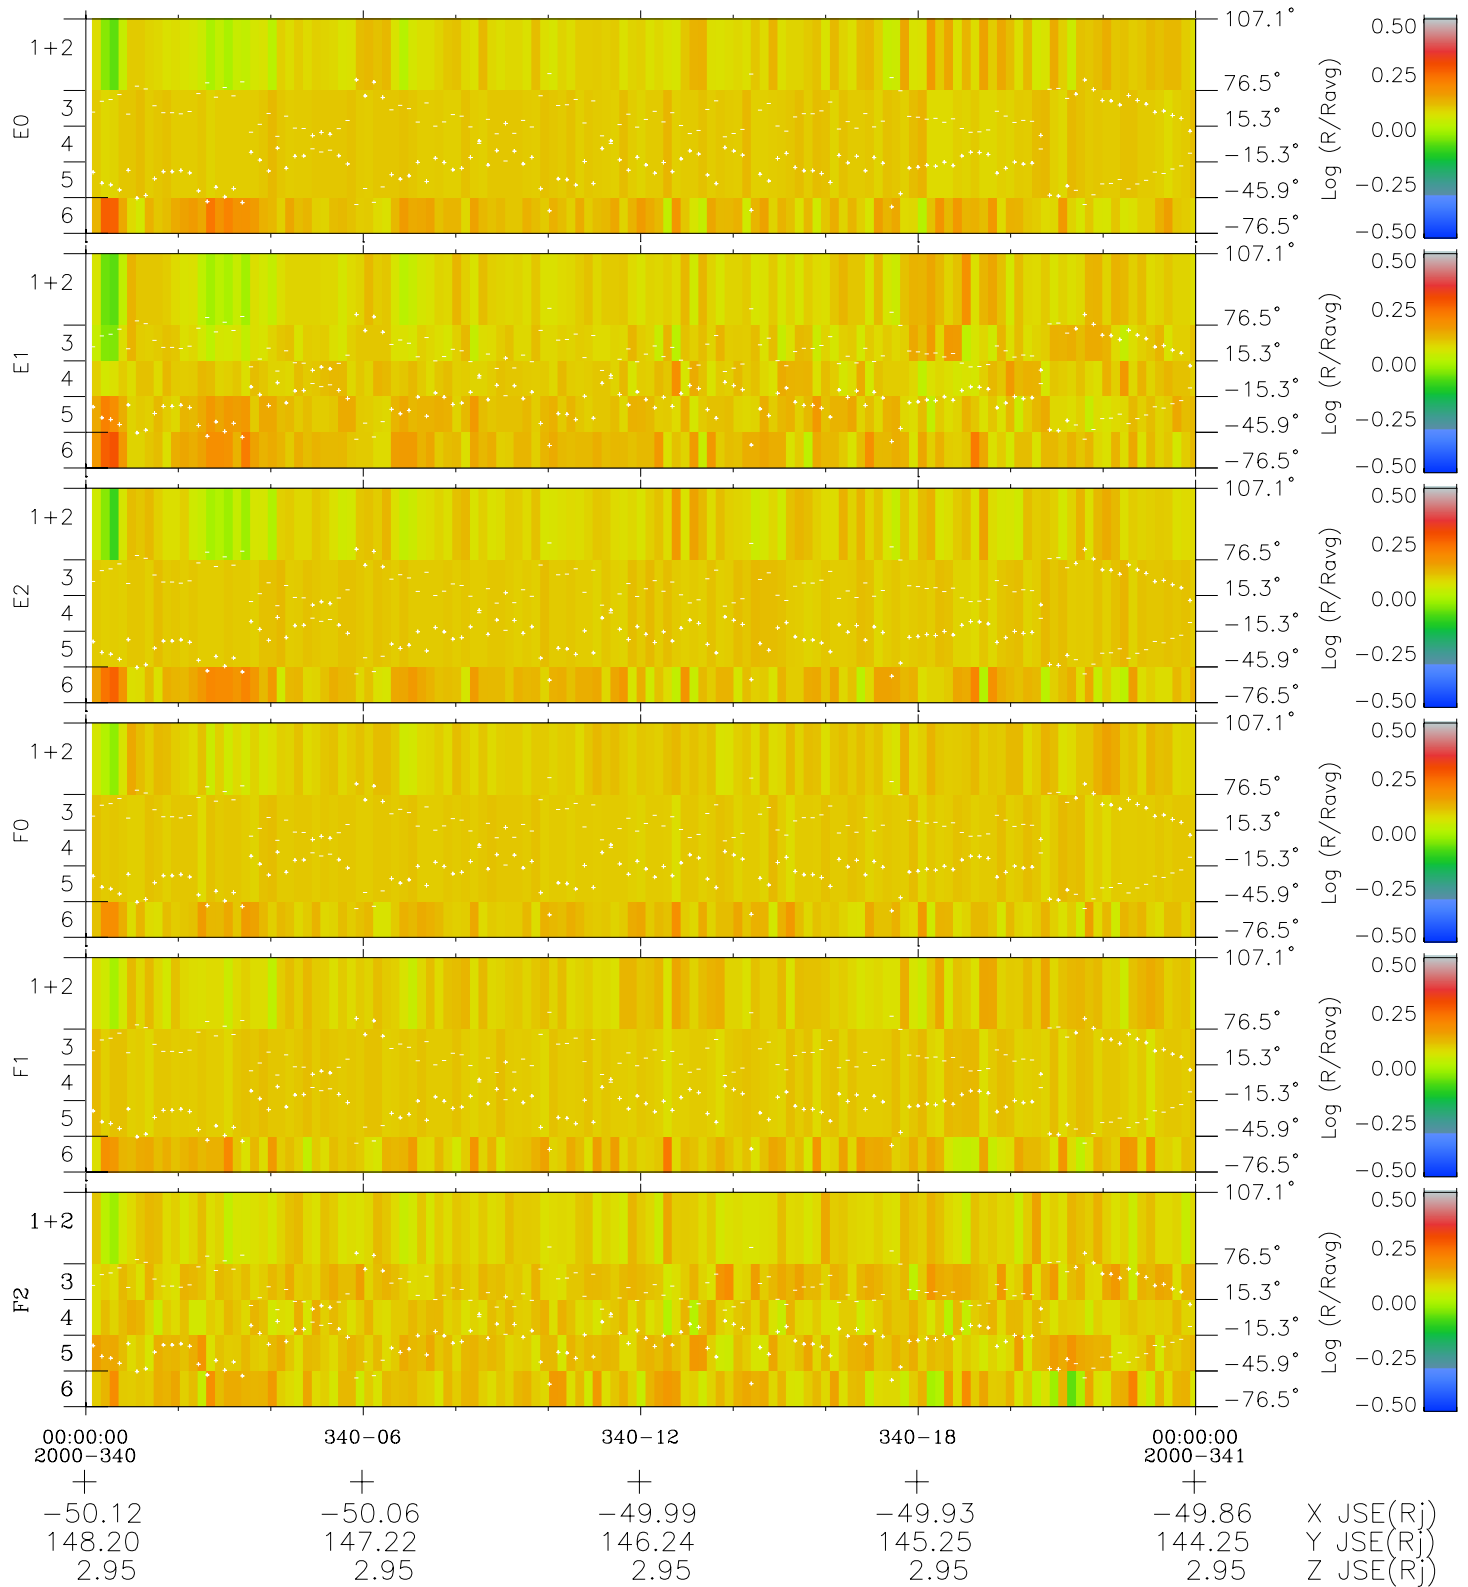

# Galileo EPD Real Elevation Anisotropies 00340

Software Version: RTELEV\_MEAN V 1.20  
 Data Production: 18-05-01  
 Plot Production: Mon Sep 17 17:39:22 2001  
 Color File: wondr3  
 Geofactor File: 1.1

- ◇ = Jupiter look direction
- = Corotation look direction