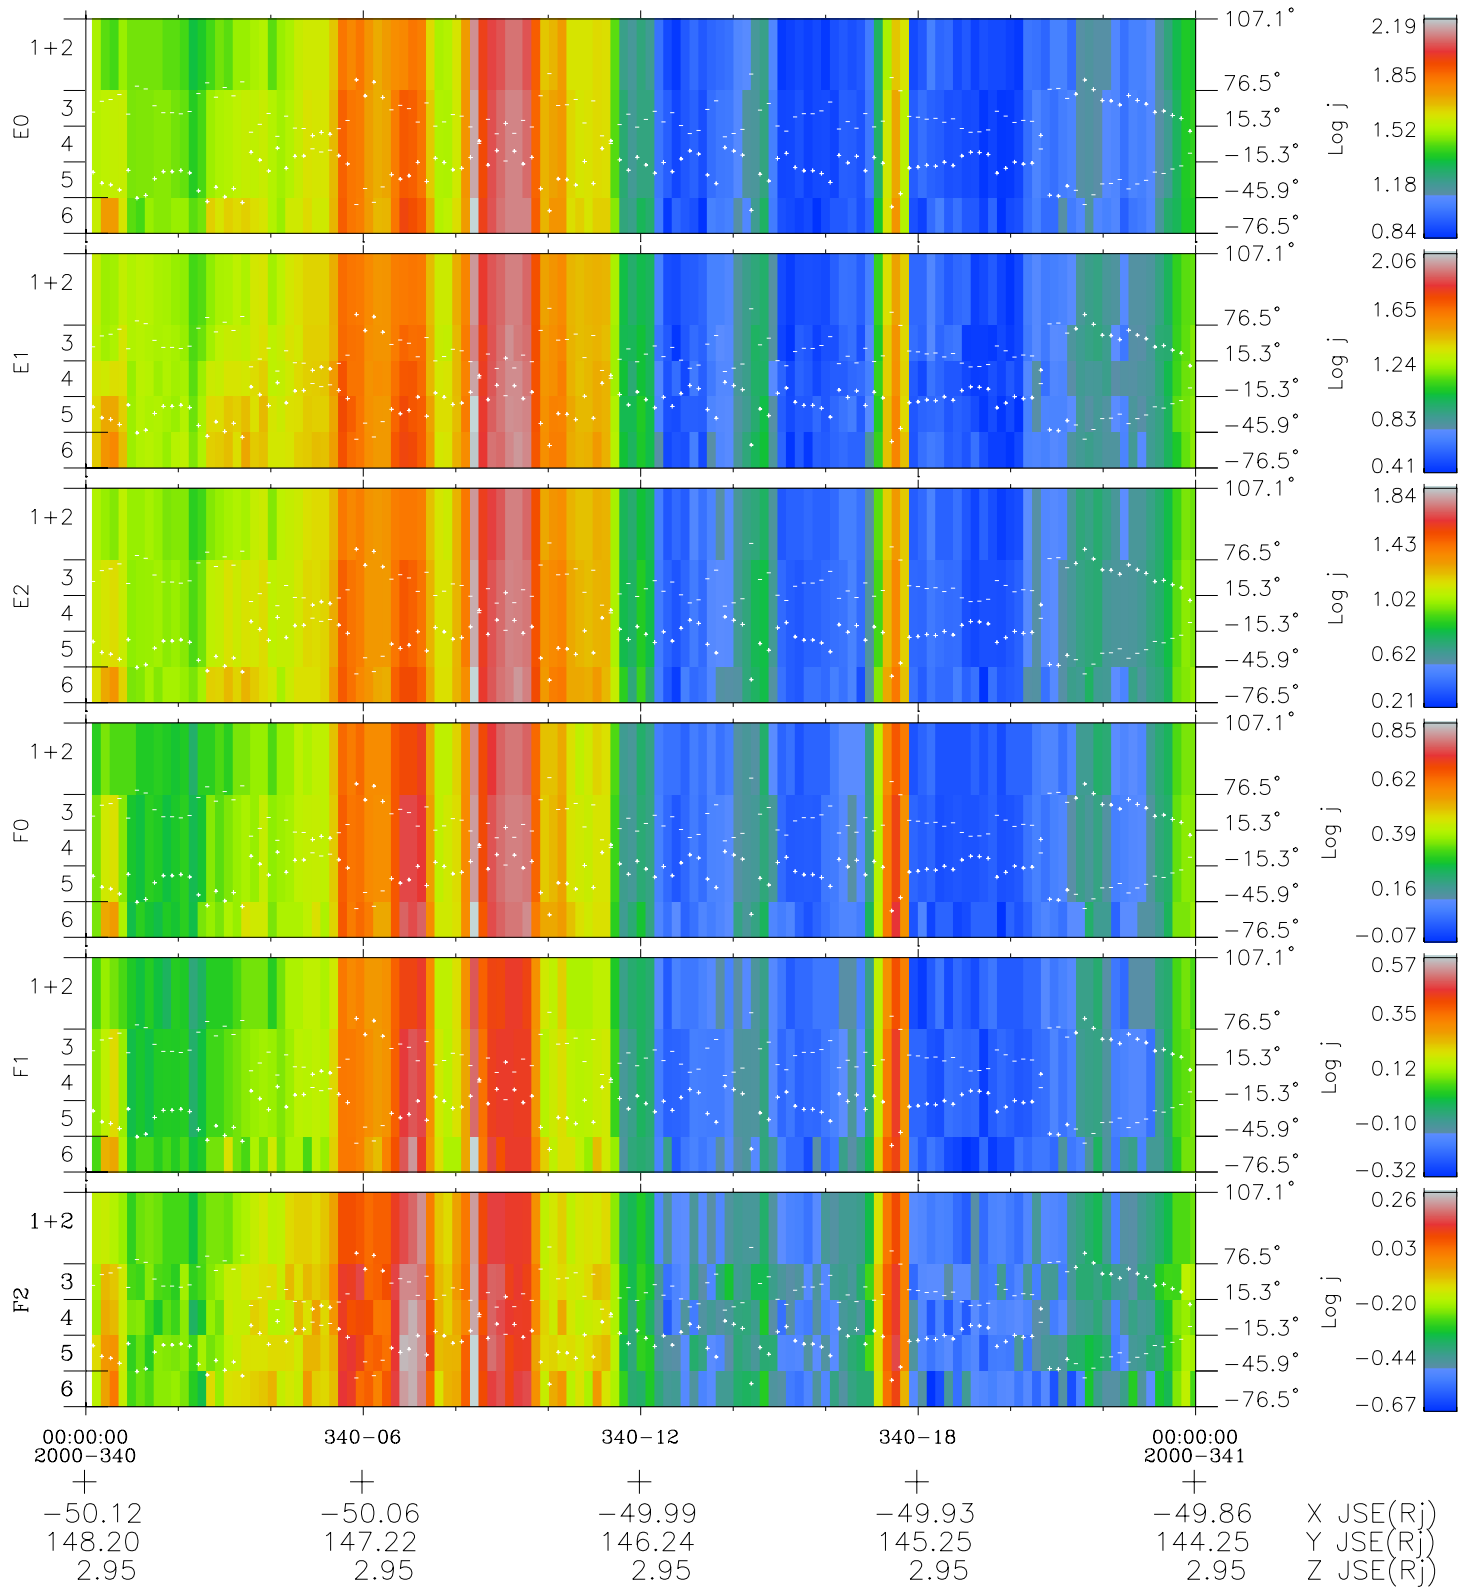

Galileo EPD Real Elevation Anisotropies 00340

Software Version: RTELEV_FLUX V 1.20
Data Production: 18-05-01
Plot Production: Mon Sep 17 17:39:33 2001
Color File: wondr3
Geofactor File: 1.1

- ◇ = Jupiter look direction
- = Corotation look direction