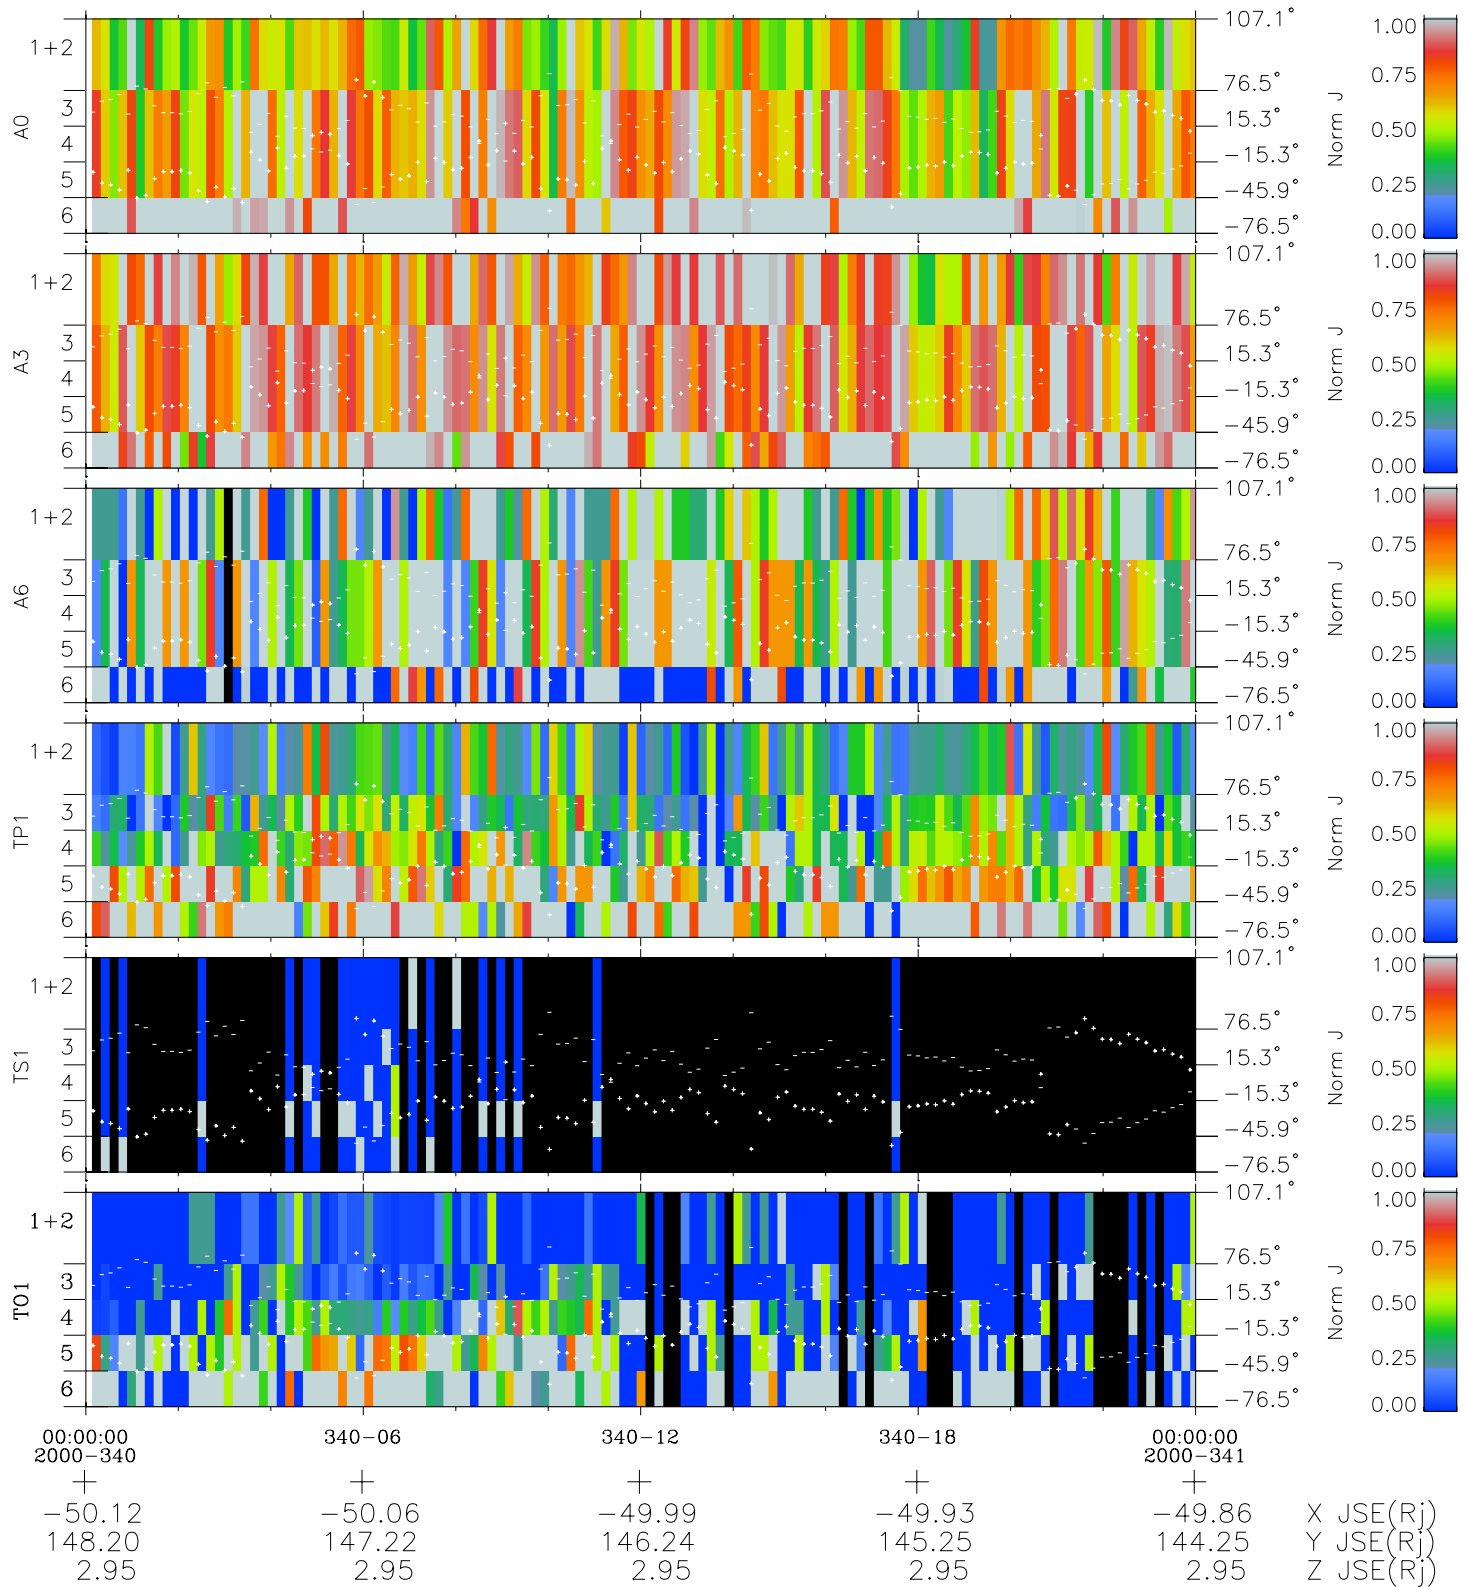

# Galileo EPD Real Elevation Anisotropies 00340

Software Version: RTELEV\_NORM V 1.20  
Data Production: 18-05-01  
Plot Production: Mon Sep 17 17:39:39 2001  
Color File: wondr3  
Geofactor File: 1.1

◇ = Jupiter look direction  
□ = Corotation look direction