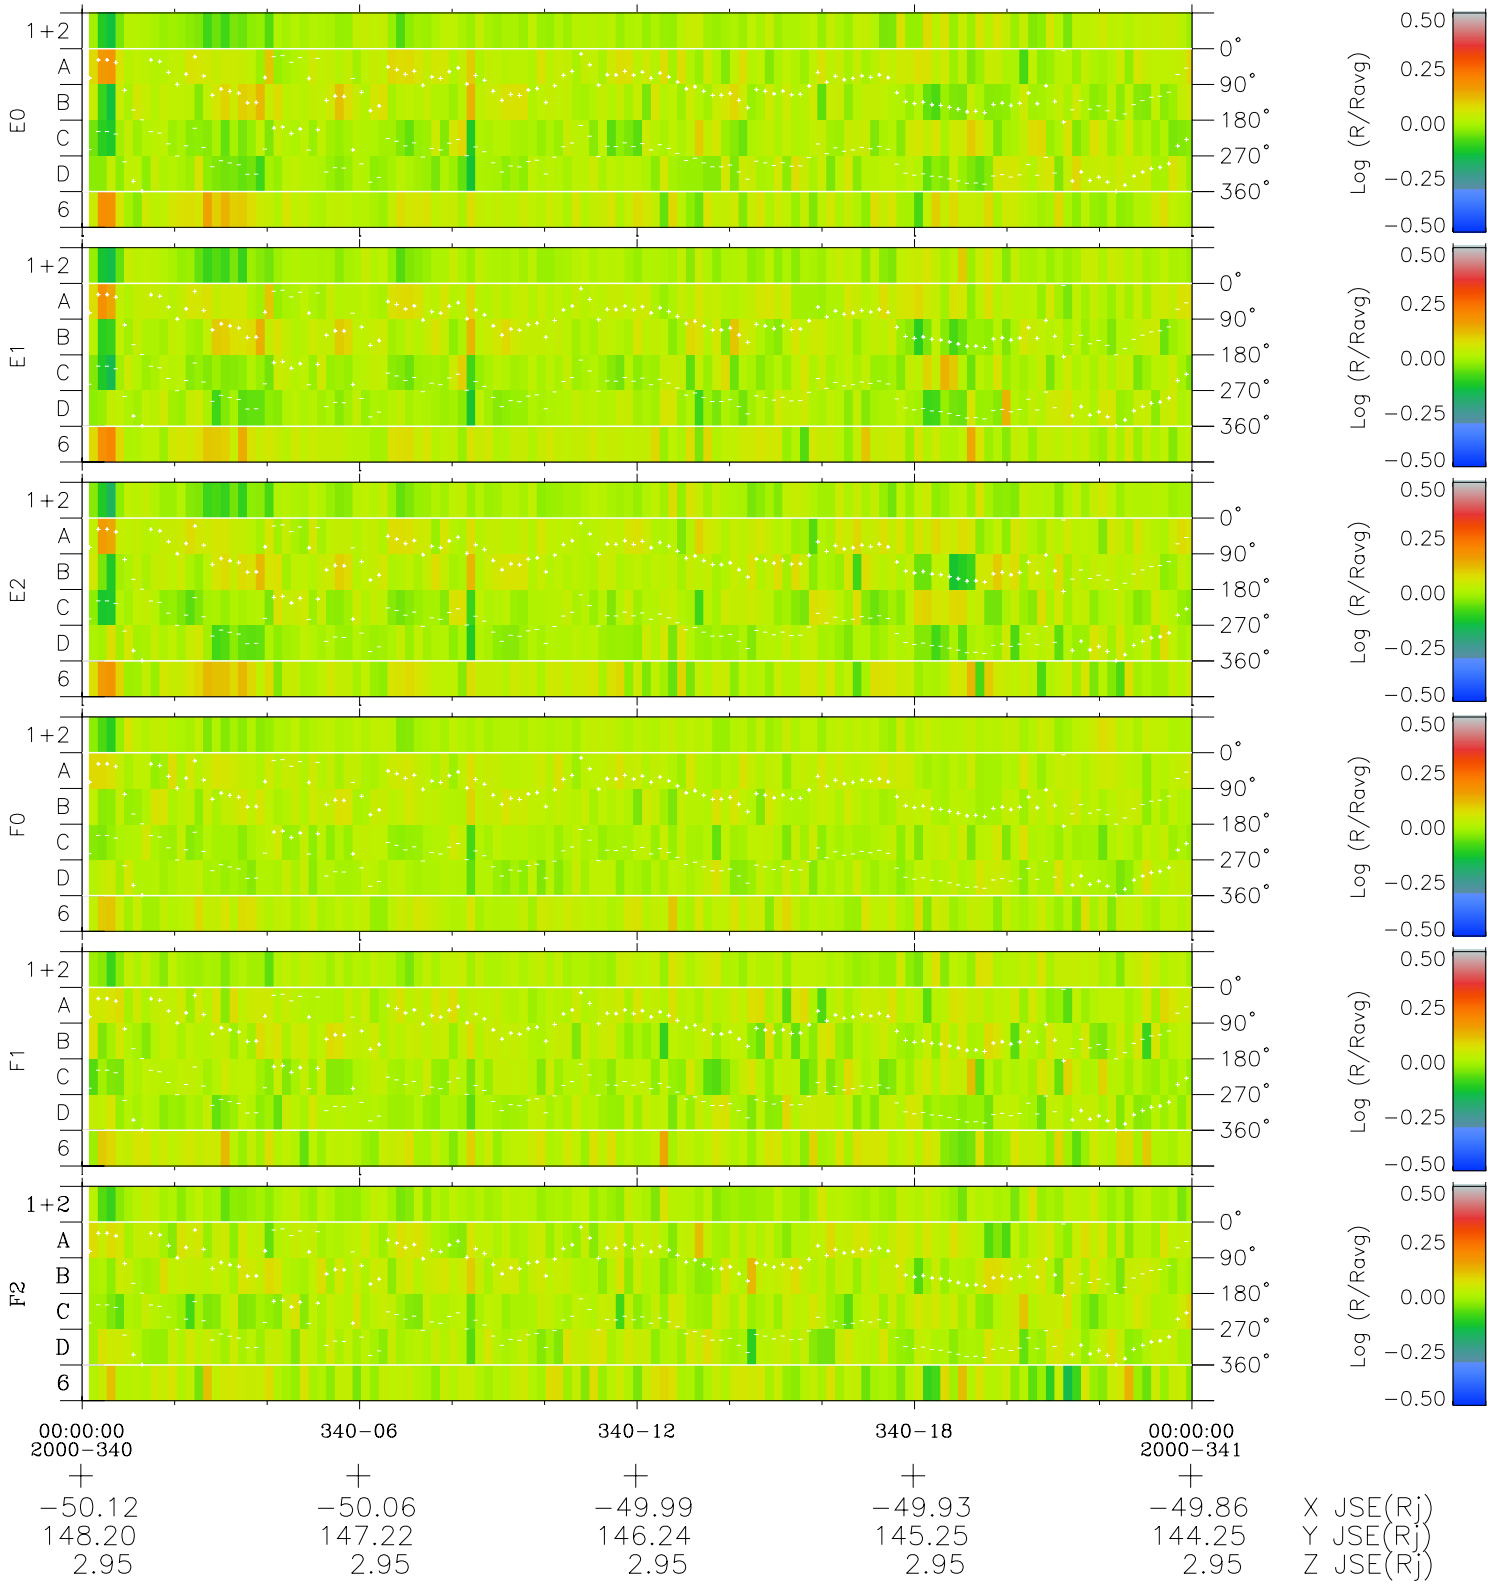

# Galileo EPD Real Time Azimuth Anisotropies 00340

Software Version: RTAZIM\_MEAN V 1.20  
 Data Production: 18-05-01  
 Plot Production: Mon Sep 17 17:39:55 2001  
 Color File: wondr3  
 Geofactor File: 1.1

- ◇ = Jupiter look direction
- = Corotation look direction