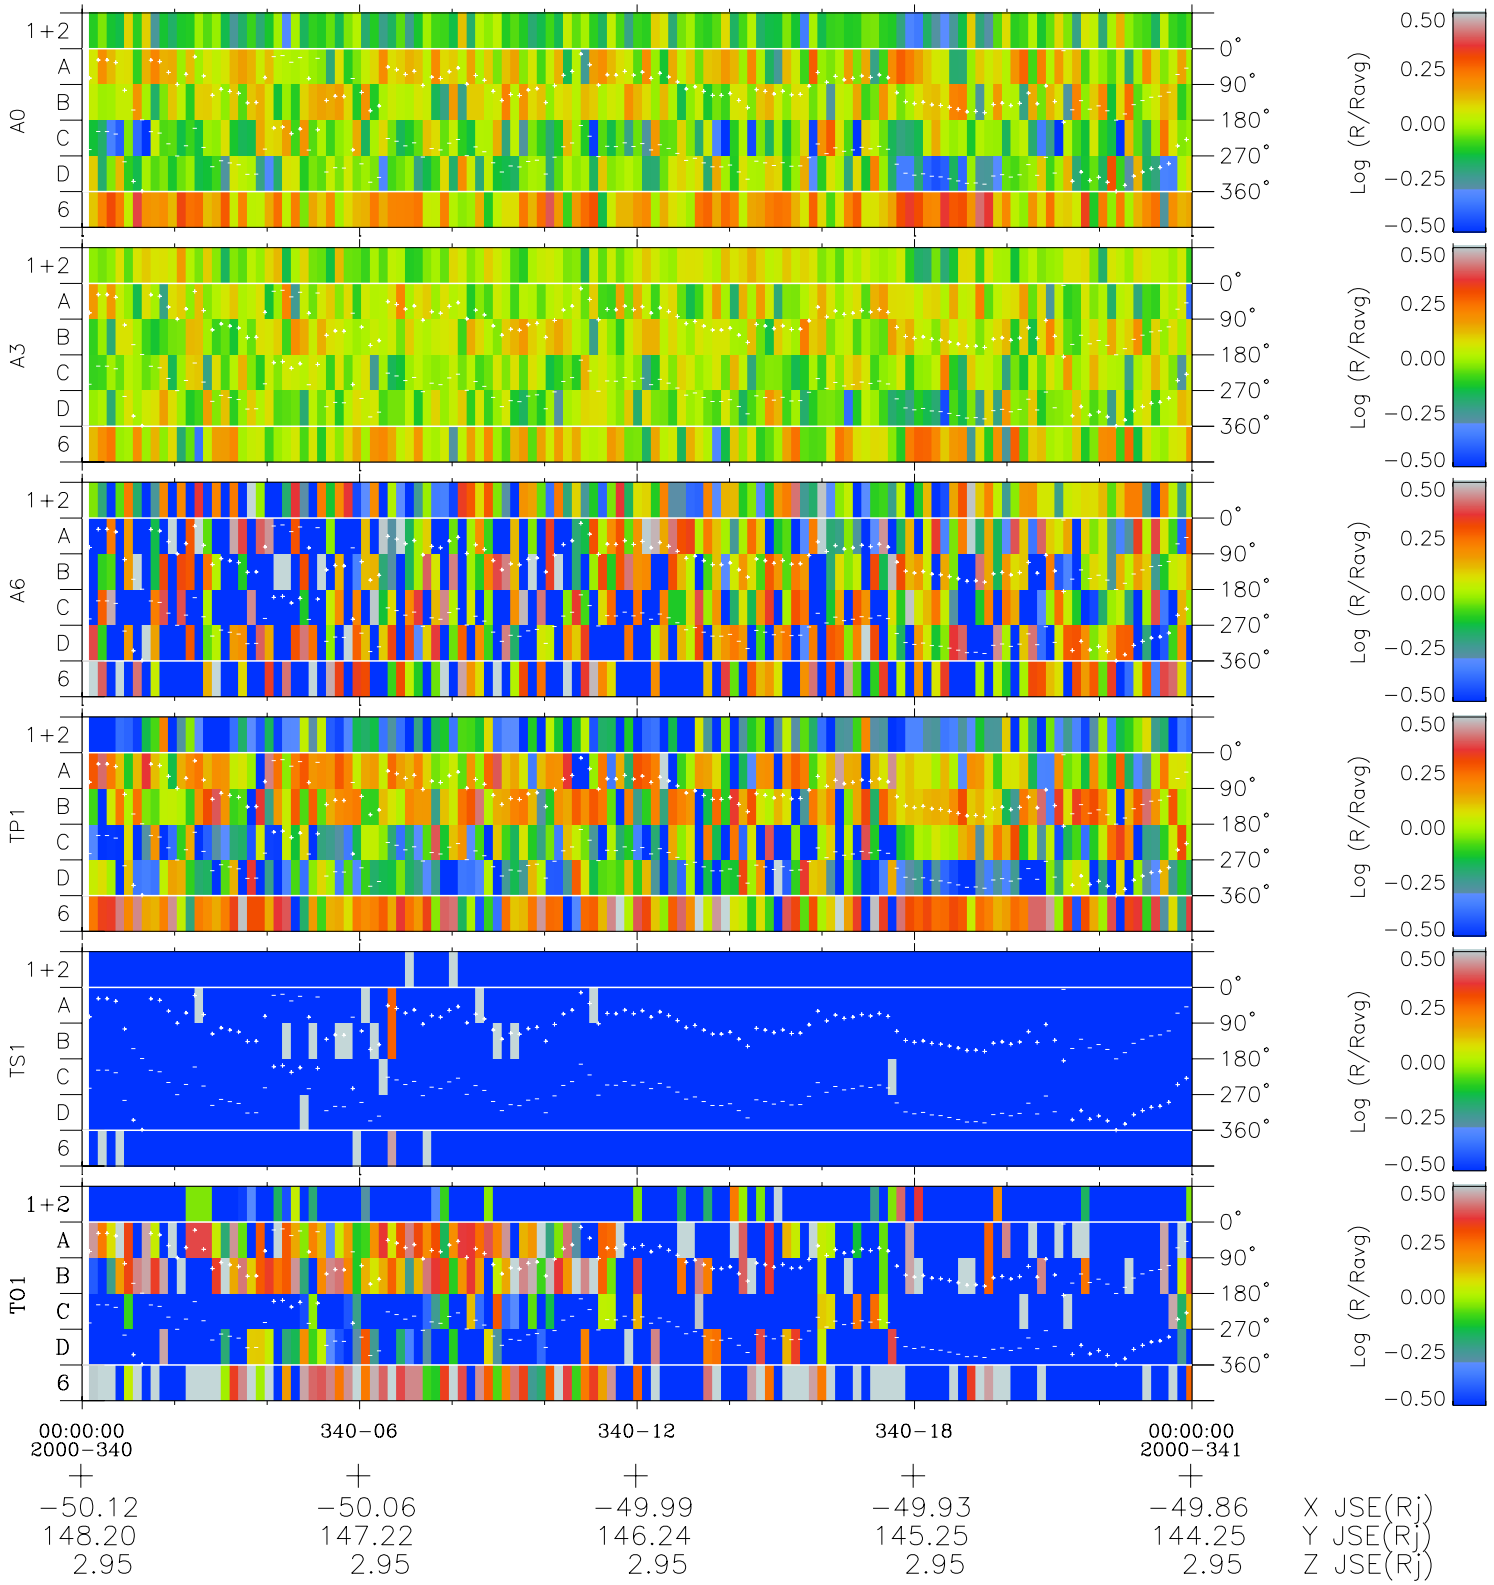

Galileo EPD Real Time Azimuth Anisotropies 00340

Software Version: RTAZIM_MEAN V 1.20
 Data Production: 18-05-01
 Plot Production: Mon Sep 17 17:39:50 2001
 Color File: wondr3
 Geofactor File: 1.1

◇ = Jupiter look direction
 □ = Corotation look direction