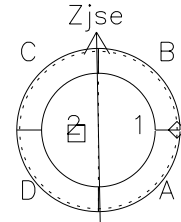

Galileo EPD Real Time Azimuth Anisotropies 00340

Software Version: RTAZIM_MEAN V 1.20
 Data Production: 18-05-01
 Plot Production: Mon Sep 17 17:39:50 2001
 Color File: wondr3
 Geofactor File: 1.1

◇ = Jupiter look direction
 □ = Corotation look direction