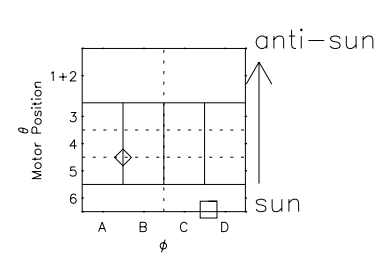

Galileo EPD Real Time Azimuth Anisotropies 00340

Software Version: RTAZIM_MEAN V 1.20
 Data Production: 18-05-01
 Plot Production: Mon Sep 17 17:39:50 2001
 Color File: wondr3
 Geofactor File: 1.1

◇ = Jupiter look direction
 □ = Corotation look direction