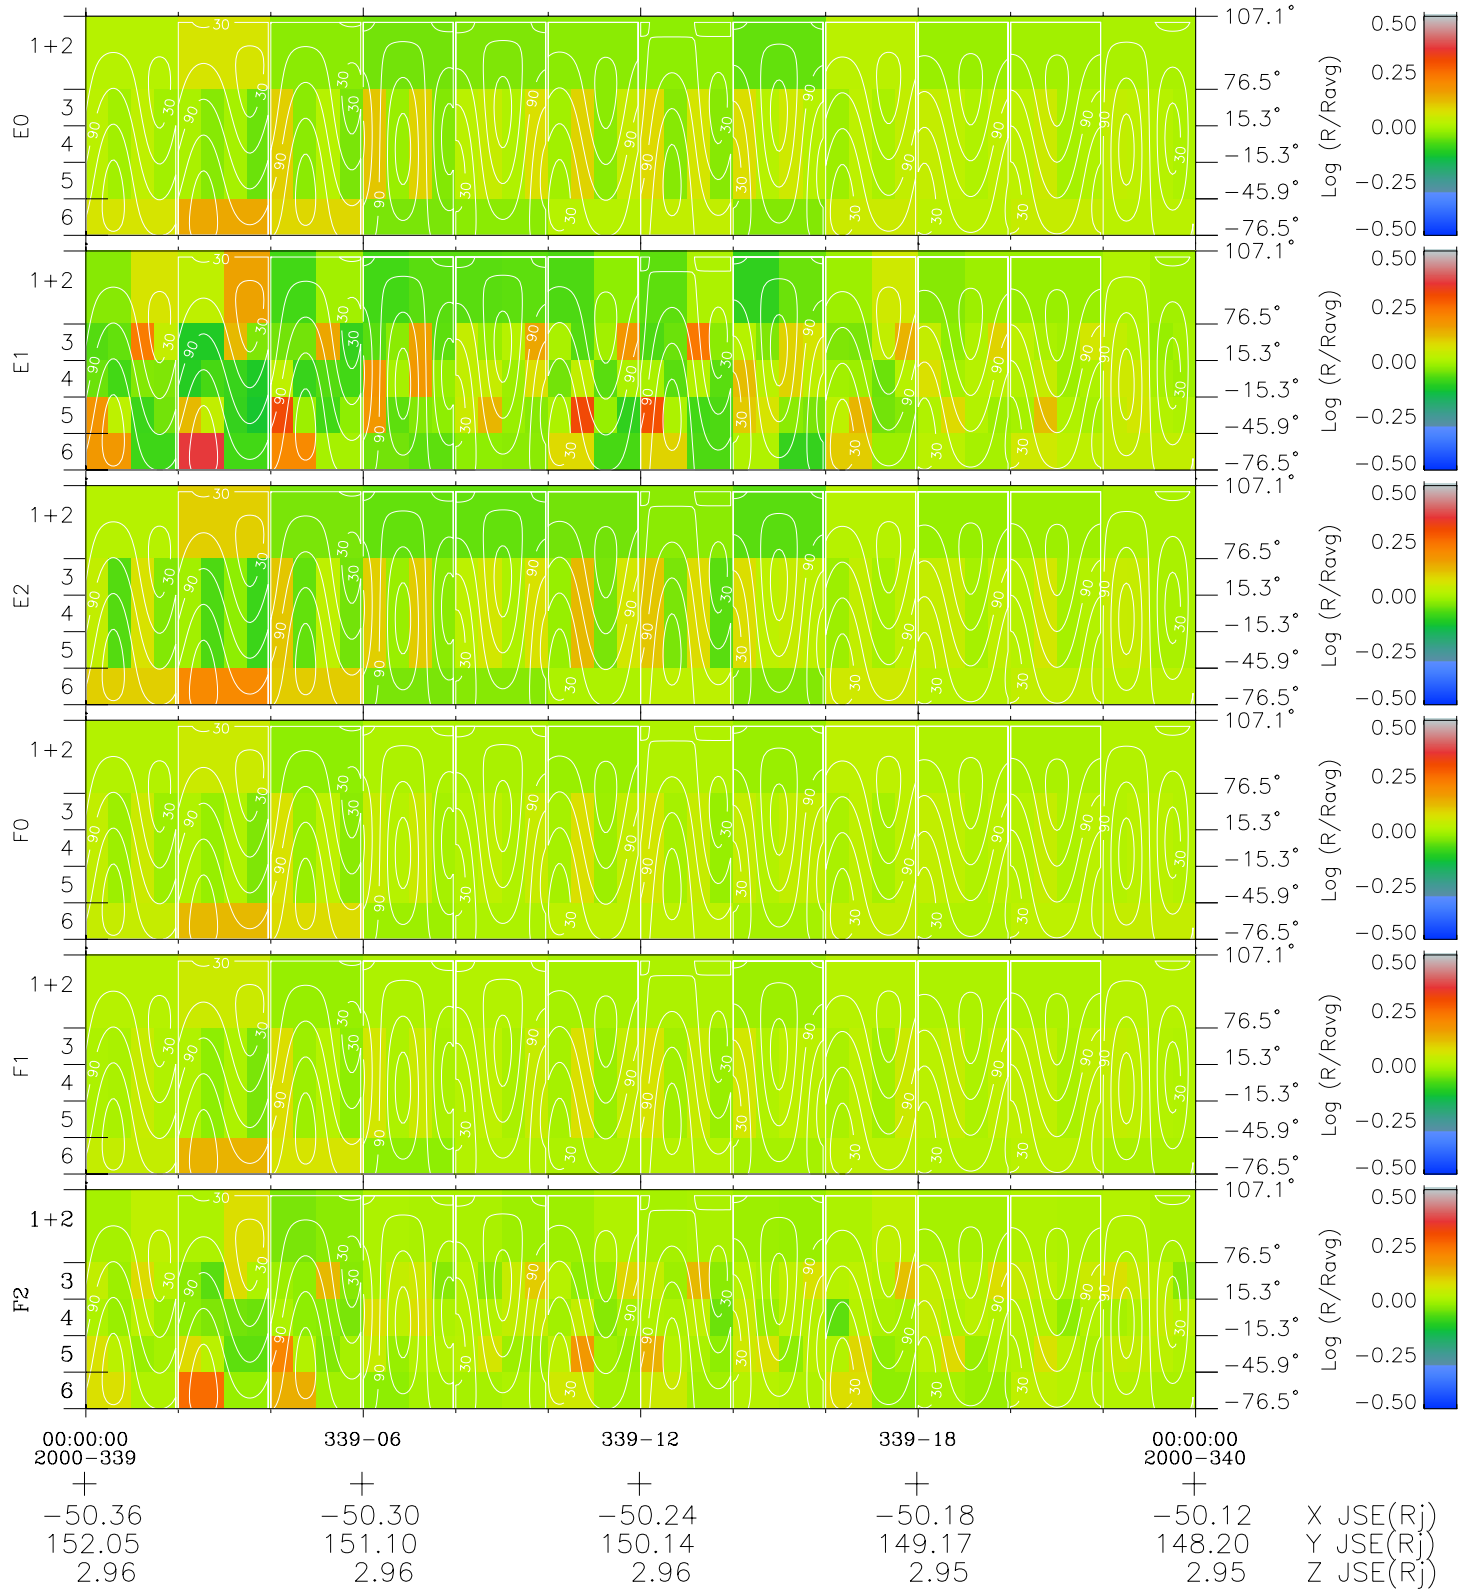

# Galileo EPD Real Time All-Sky Anisotropies 00339

Software Version: RTSKY\_MEAN V 1.20  
 Data Production: 18-05-01  
 Plot Production: Mon Sep 17 17:30:33 2001  
 Color File: wondr3  
 Geofactor File: 1.1

- ◇ = Jupiter look direction
- = Corotation look direction