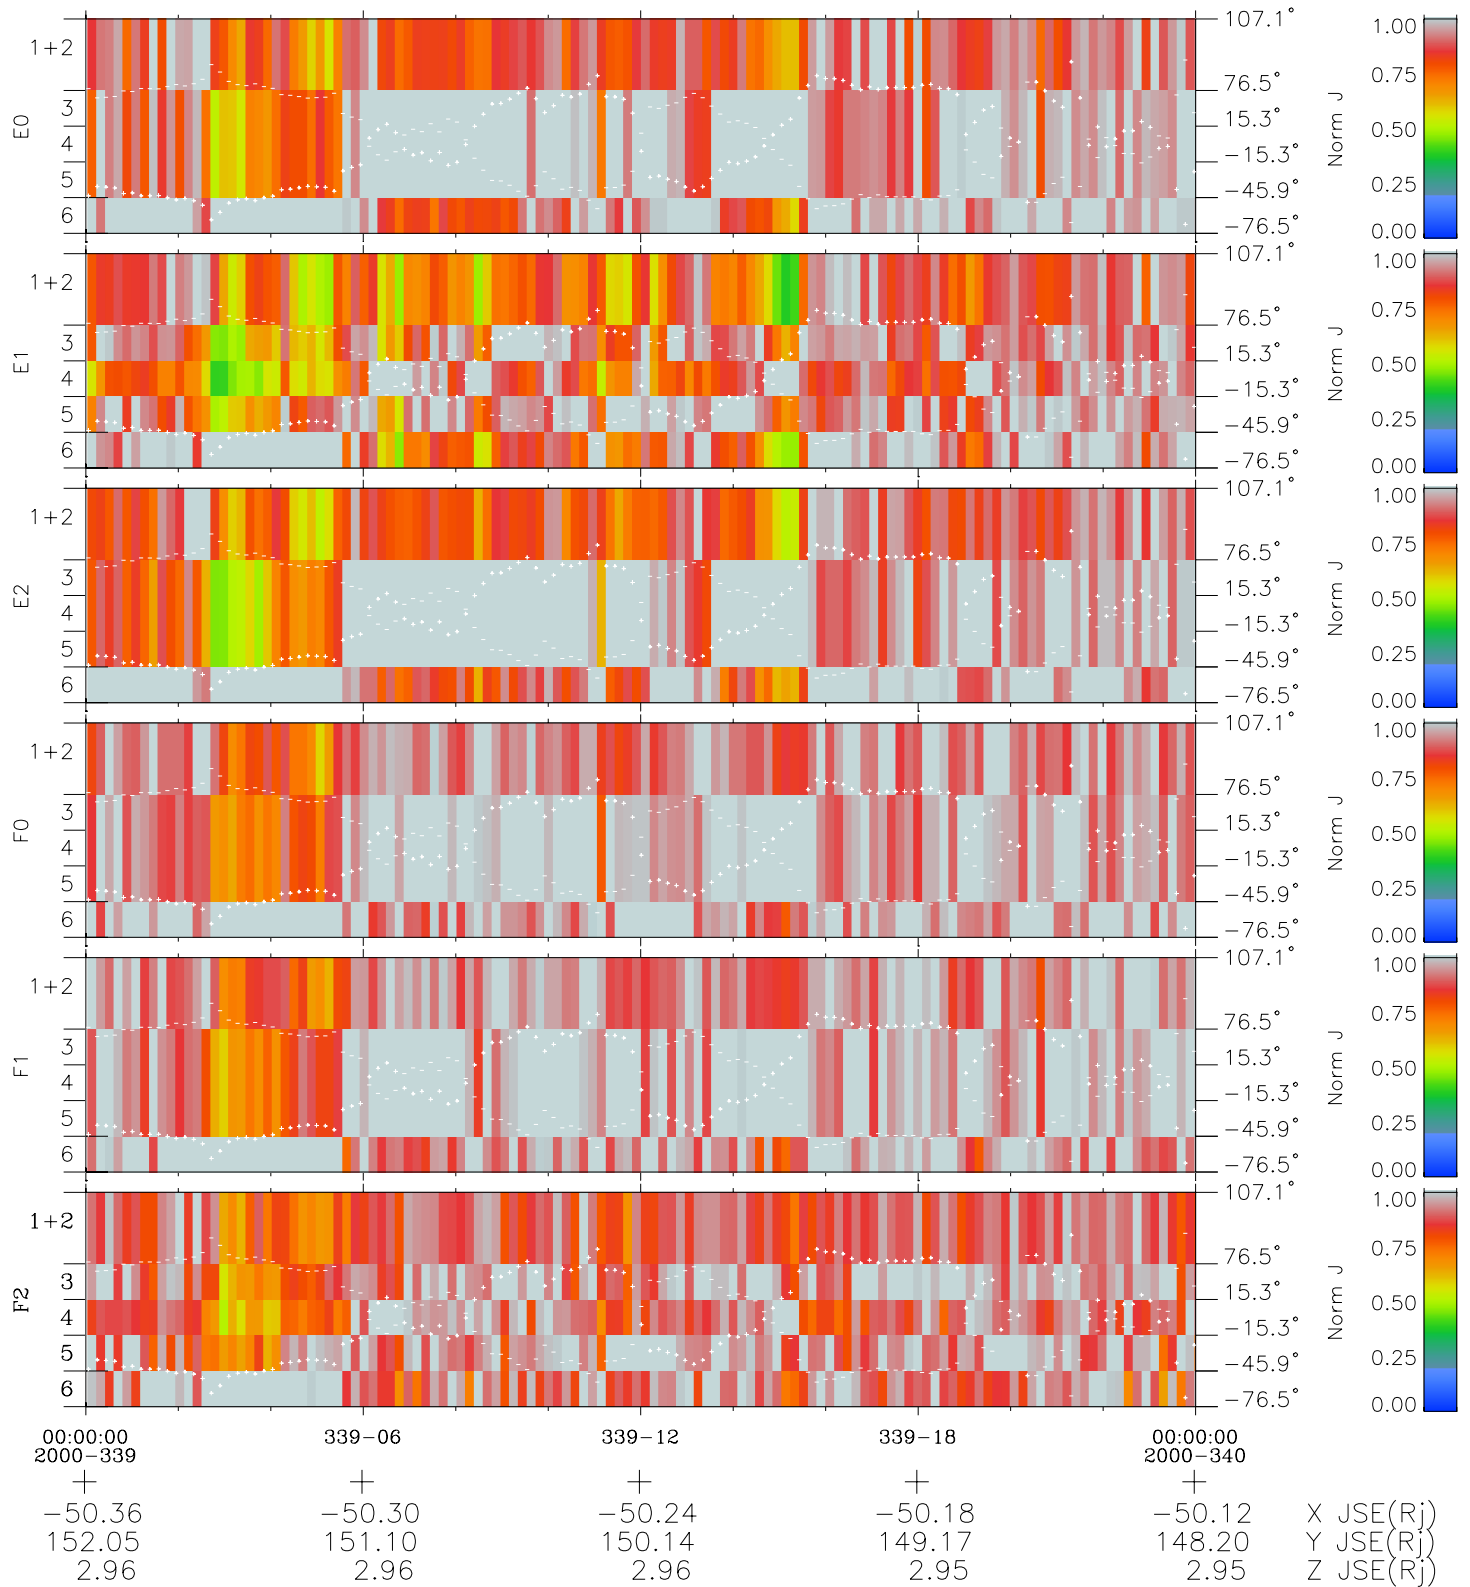

Galileo EPD Real Elevation Anisotropies 00339

Software Version: RTELEV_NORM V 1.20
Data Production: 18-05-01
Plot Production: Mon Sep 17 17:31:35 2001
Color File: wondr3
Geofactor File: 1.1

- ◇ = Jupiter look direction
- = Corotation look direction