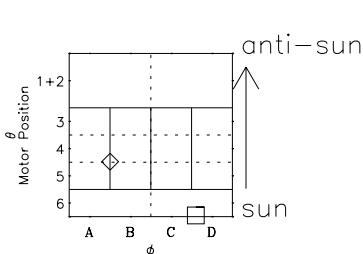

Galileo EPD Real-Time Six-Sector 00338

Software Version: RTLINE_R6 V 1.20
Data Production: 18-05-01
Plot Production: Mon Sep 17 17:24:20 2001

◇ = Jupiter look direction
□ = Corotation look direction