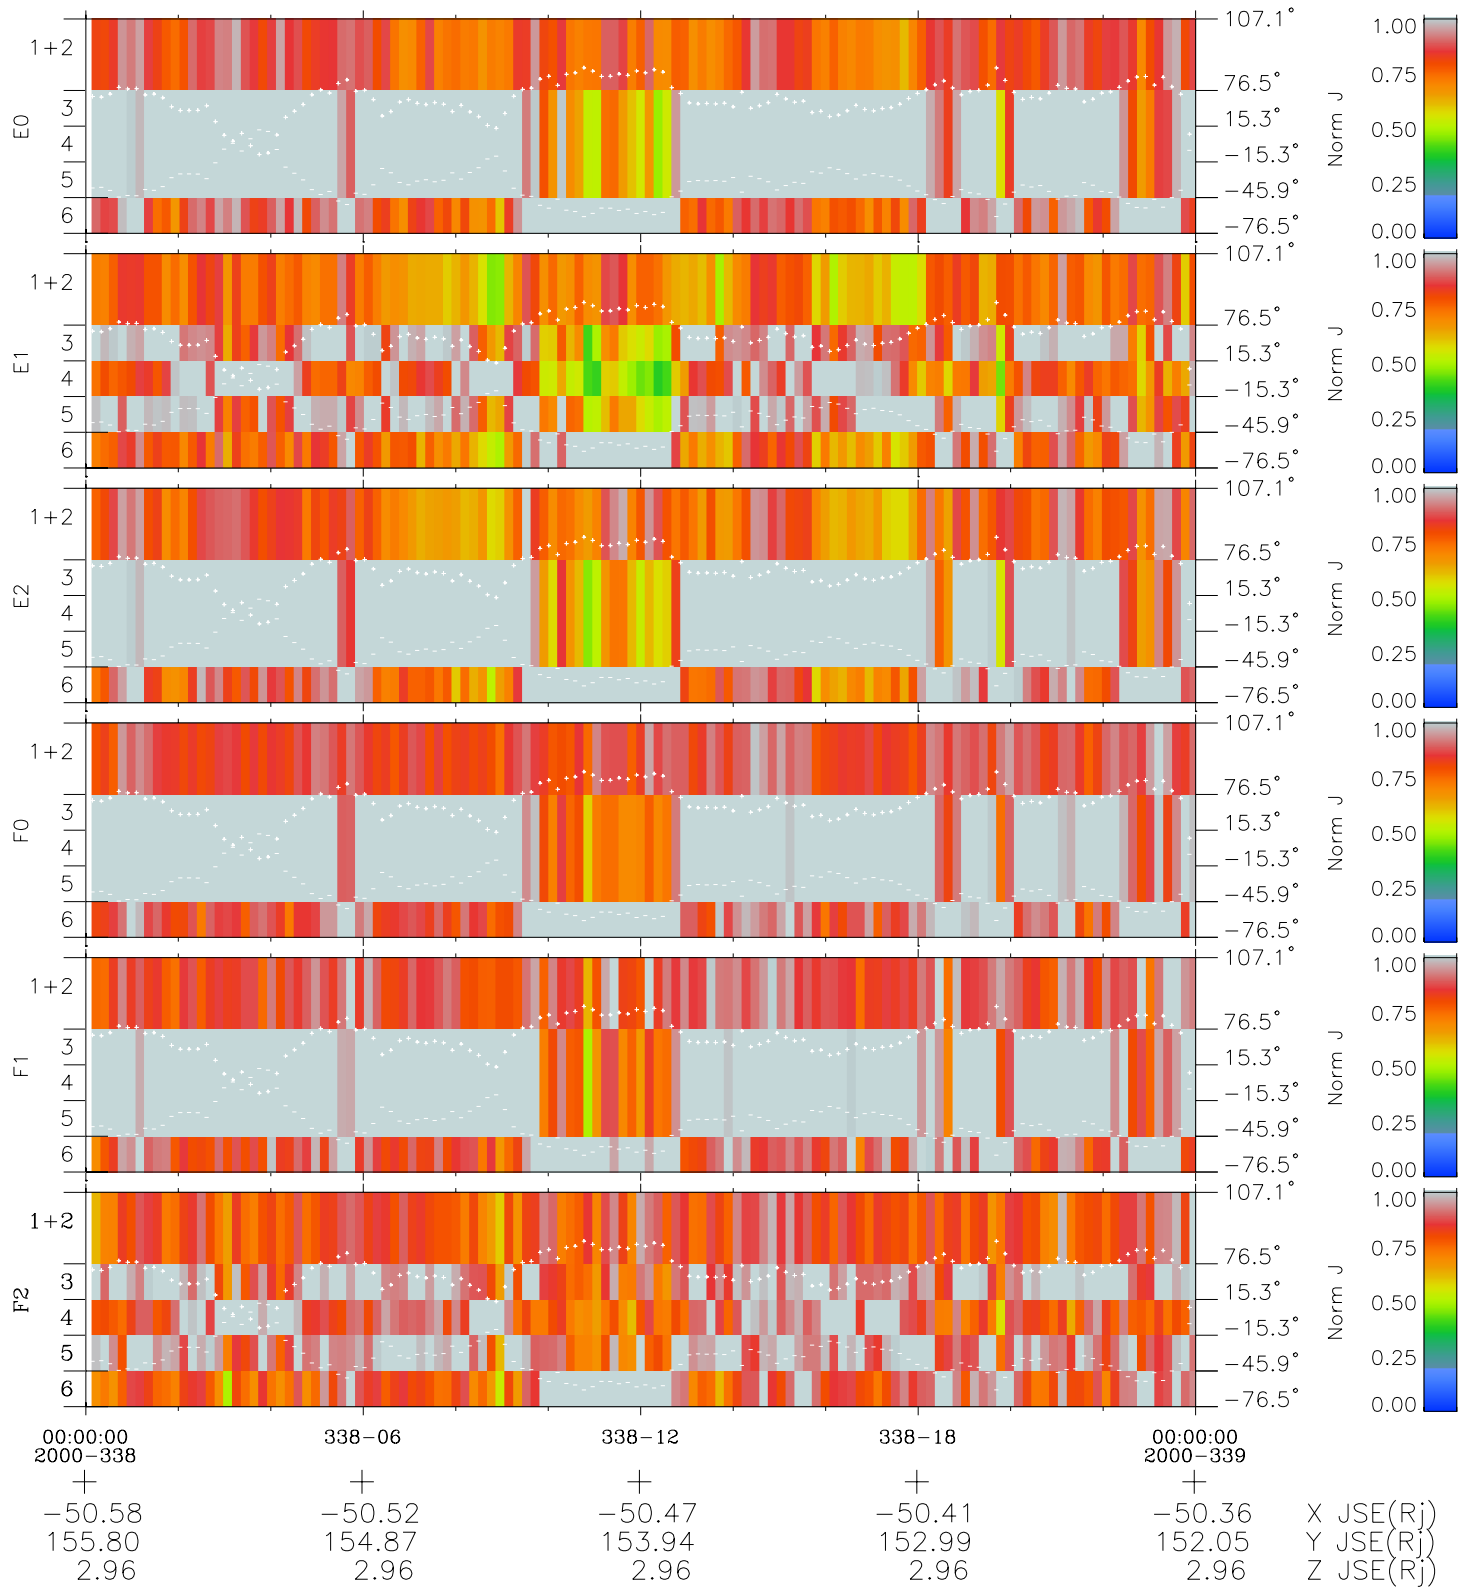

Galileo EPD Real Elevation Anisotropies 00338

Software Version: RTELEV_NORM V 1.20
Data Production: 18-05-01
Plot Production: Mon Sep 17 17:23:35 2001
Color File: wondr3
Geofactor File: 1.1

- ◇ = Jupiter look direction
- = Corotation look direction