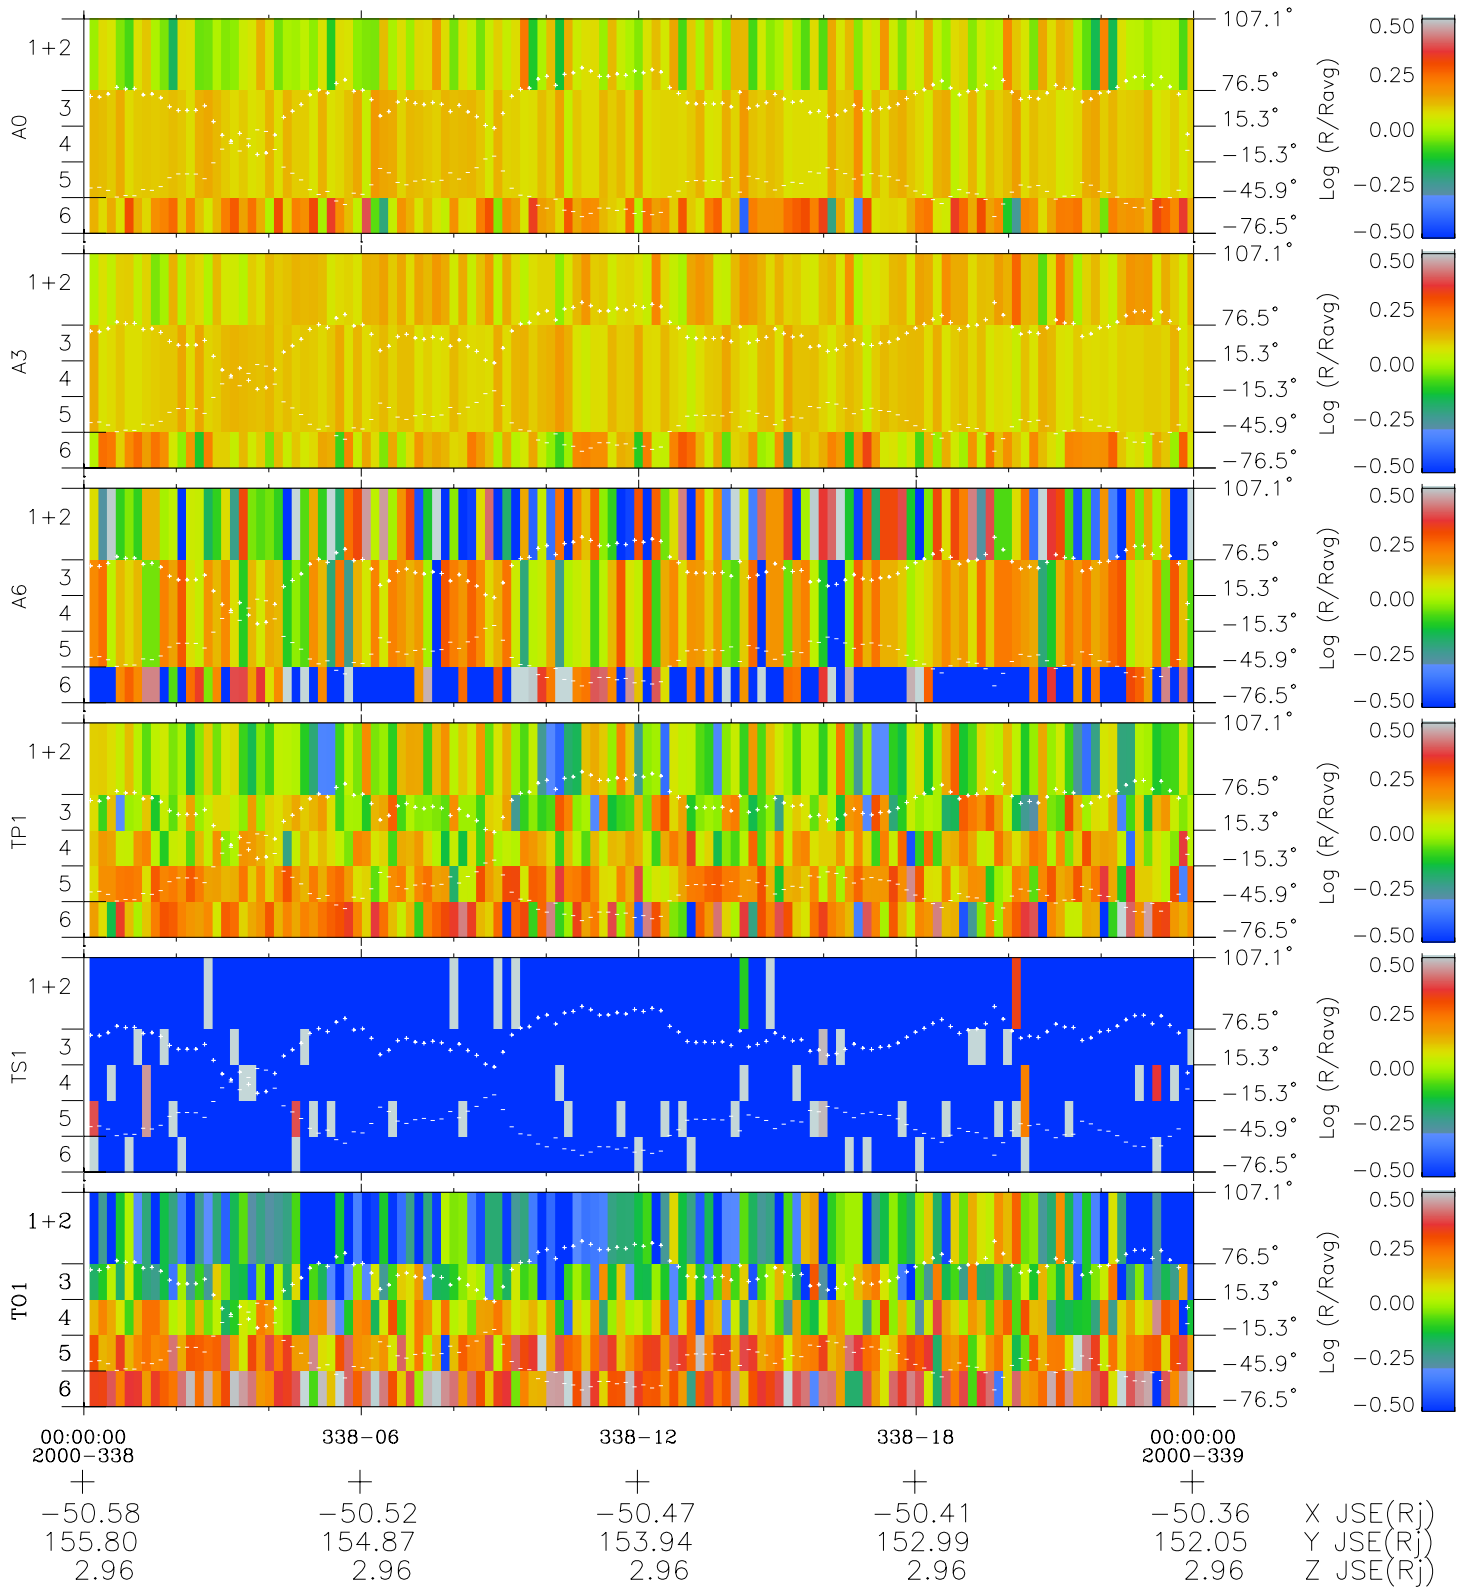

Galileo EPD Real Elevation Anisotropies 00338

Software Version: RTELEV_MEAN V 1.20
 Data Production: 18-05-01
 Plot Production: Mon Sep 17 17:23:08 2001
 Color File: wondr3
 Geofactor File: 1.1

◇ = Jupiter look direction
 □ = Corotation look direction