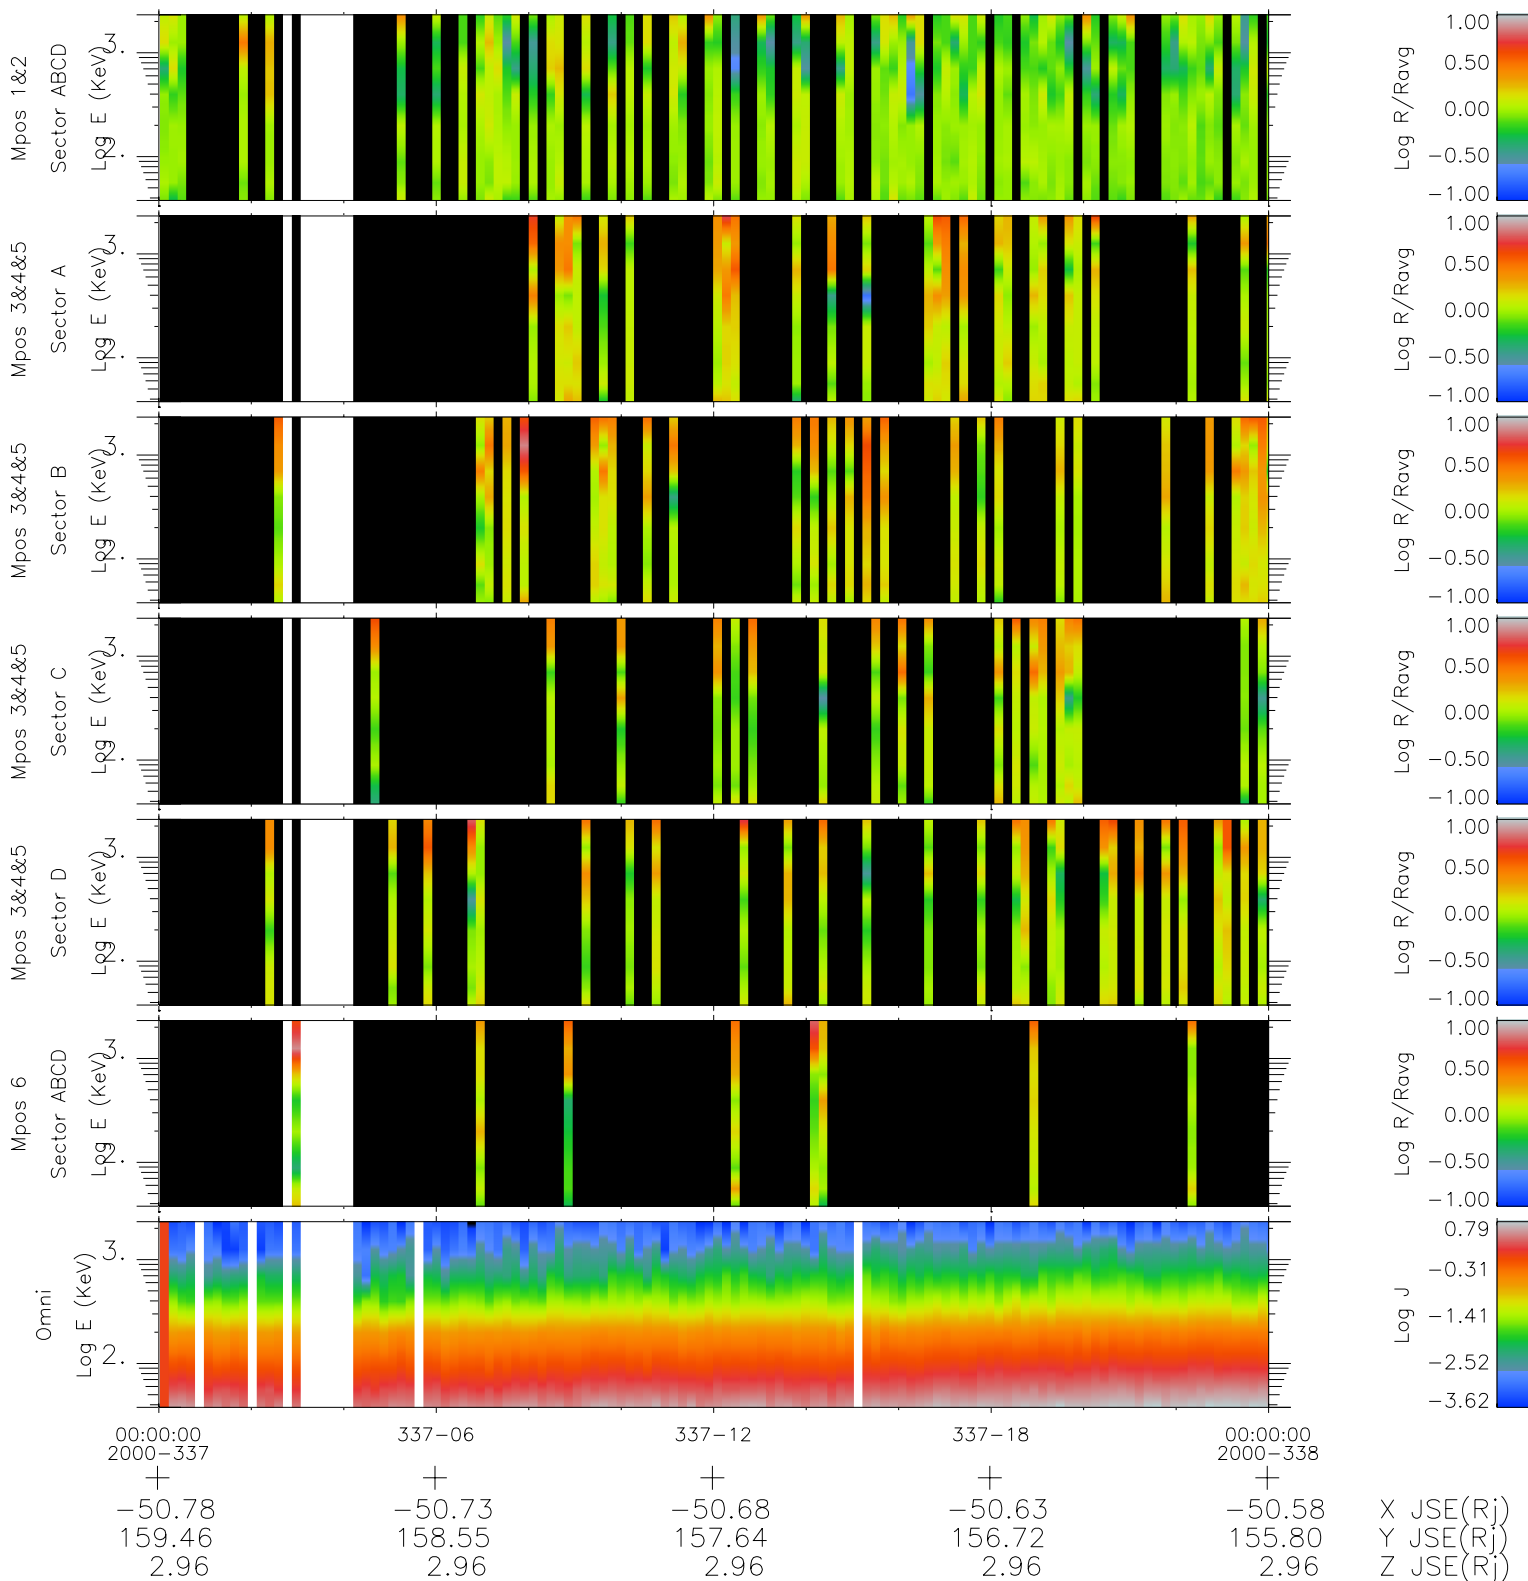

# Galileo EPD Real Time R6 Ions Spectra 00337

Software Version: RTSPEC\_R6 V 1.20  
 Data Production: 18-05-01  
 Plot Production: Mon Sep 17 17:13:59 2001  
 Color File: wondr3  
 Geofactor File: 1.1

- ◇ = Jupiter look direction
- = Corotation look direction