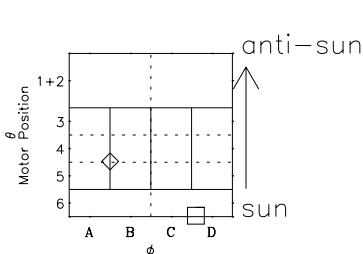

Galileo EPD Real-Time Six-Sector 00337

Software Version: RTLINE_R6 V 1.20
Data Production: 18-05-01
Plot Production: Mon Sep 17 17:16:14 2001

◇ = Jupiter look direction
□ = Corotation look direction